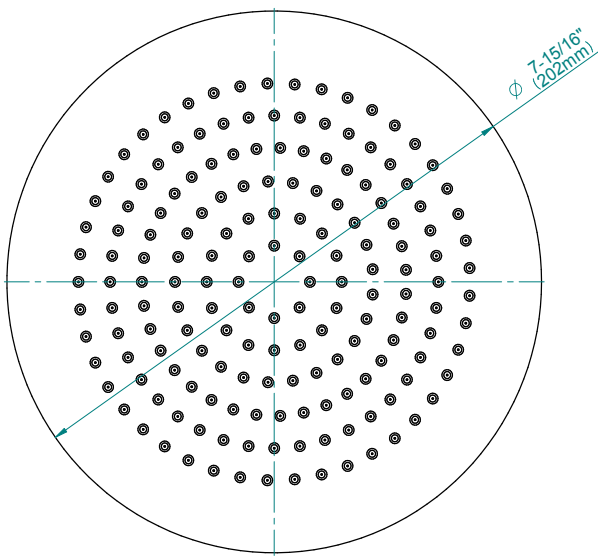

G-8449

Aqua-Sense Collection
Contemporary 8" Round Showerhead

GRAFF®
CUTTING EDGE DESIGN

Product Features

- 1/4" thick
- 169 no-clog, easy-clean rubber spray nozzles
- Showerhead flow rate ≤ 1.8 max gpm

Available Finishes

- Polished Chrome
  G-8449-PC
- Brushed Nickel
  G-8449-PN
- Polished Nickel
  G-8449-BNi
- Unfinished Brass*
  G-8449-UB*
- Steinox
  G-8449-SN
- Olive Brass*
  G-8449-OB*
- Architectural Black with Chrome Accents*
  G-8449-PC/BK*
- Brushed Gold*
  G-8449-BAU

* Special order finish- call for availability

Code Compliance

- CALGreen

Warranty

- Limited lifetime warranty

For complete warranty information go to www.graff-designs.com/en-nam/warranty

The measurements shown are for reference only. Products and specifications shown are subject to change without notice. Revised 12/2017

www.graff-designs.com | phone: 800-954-4723