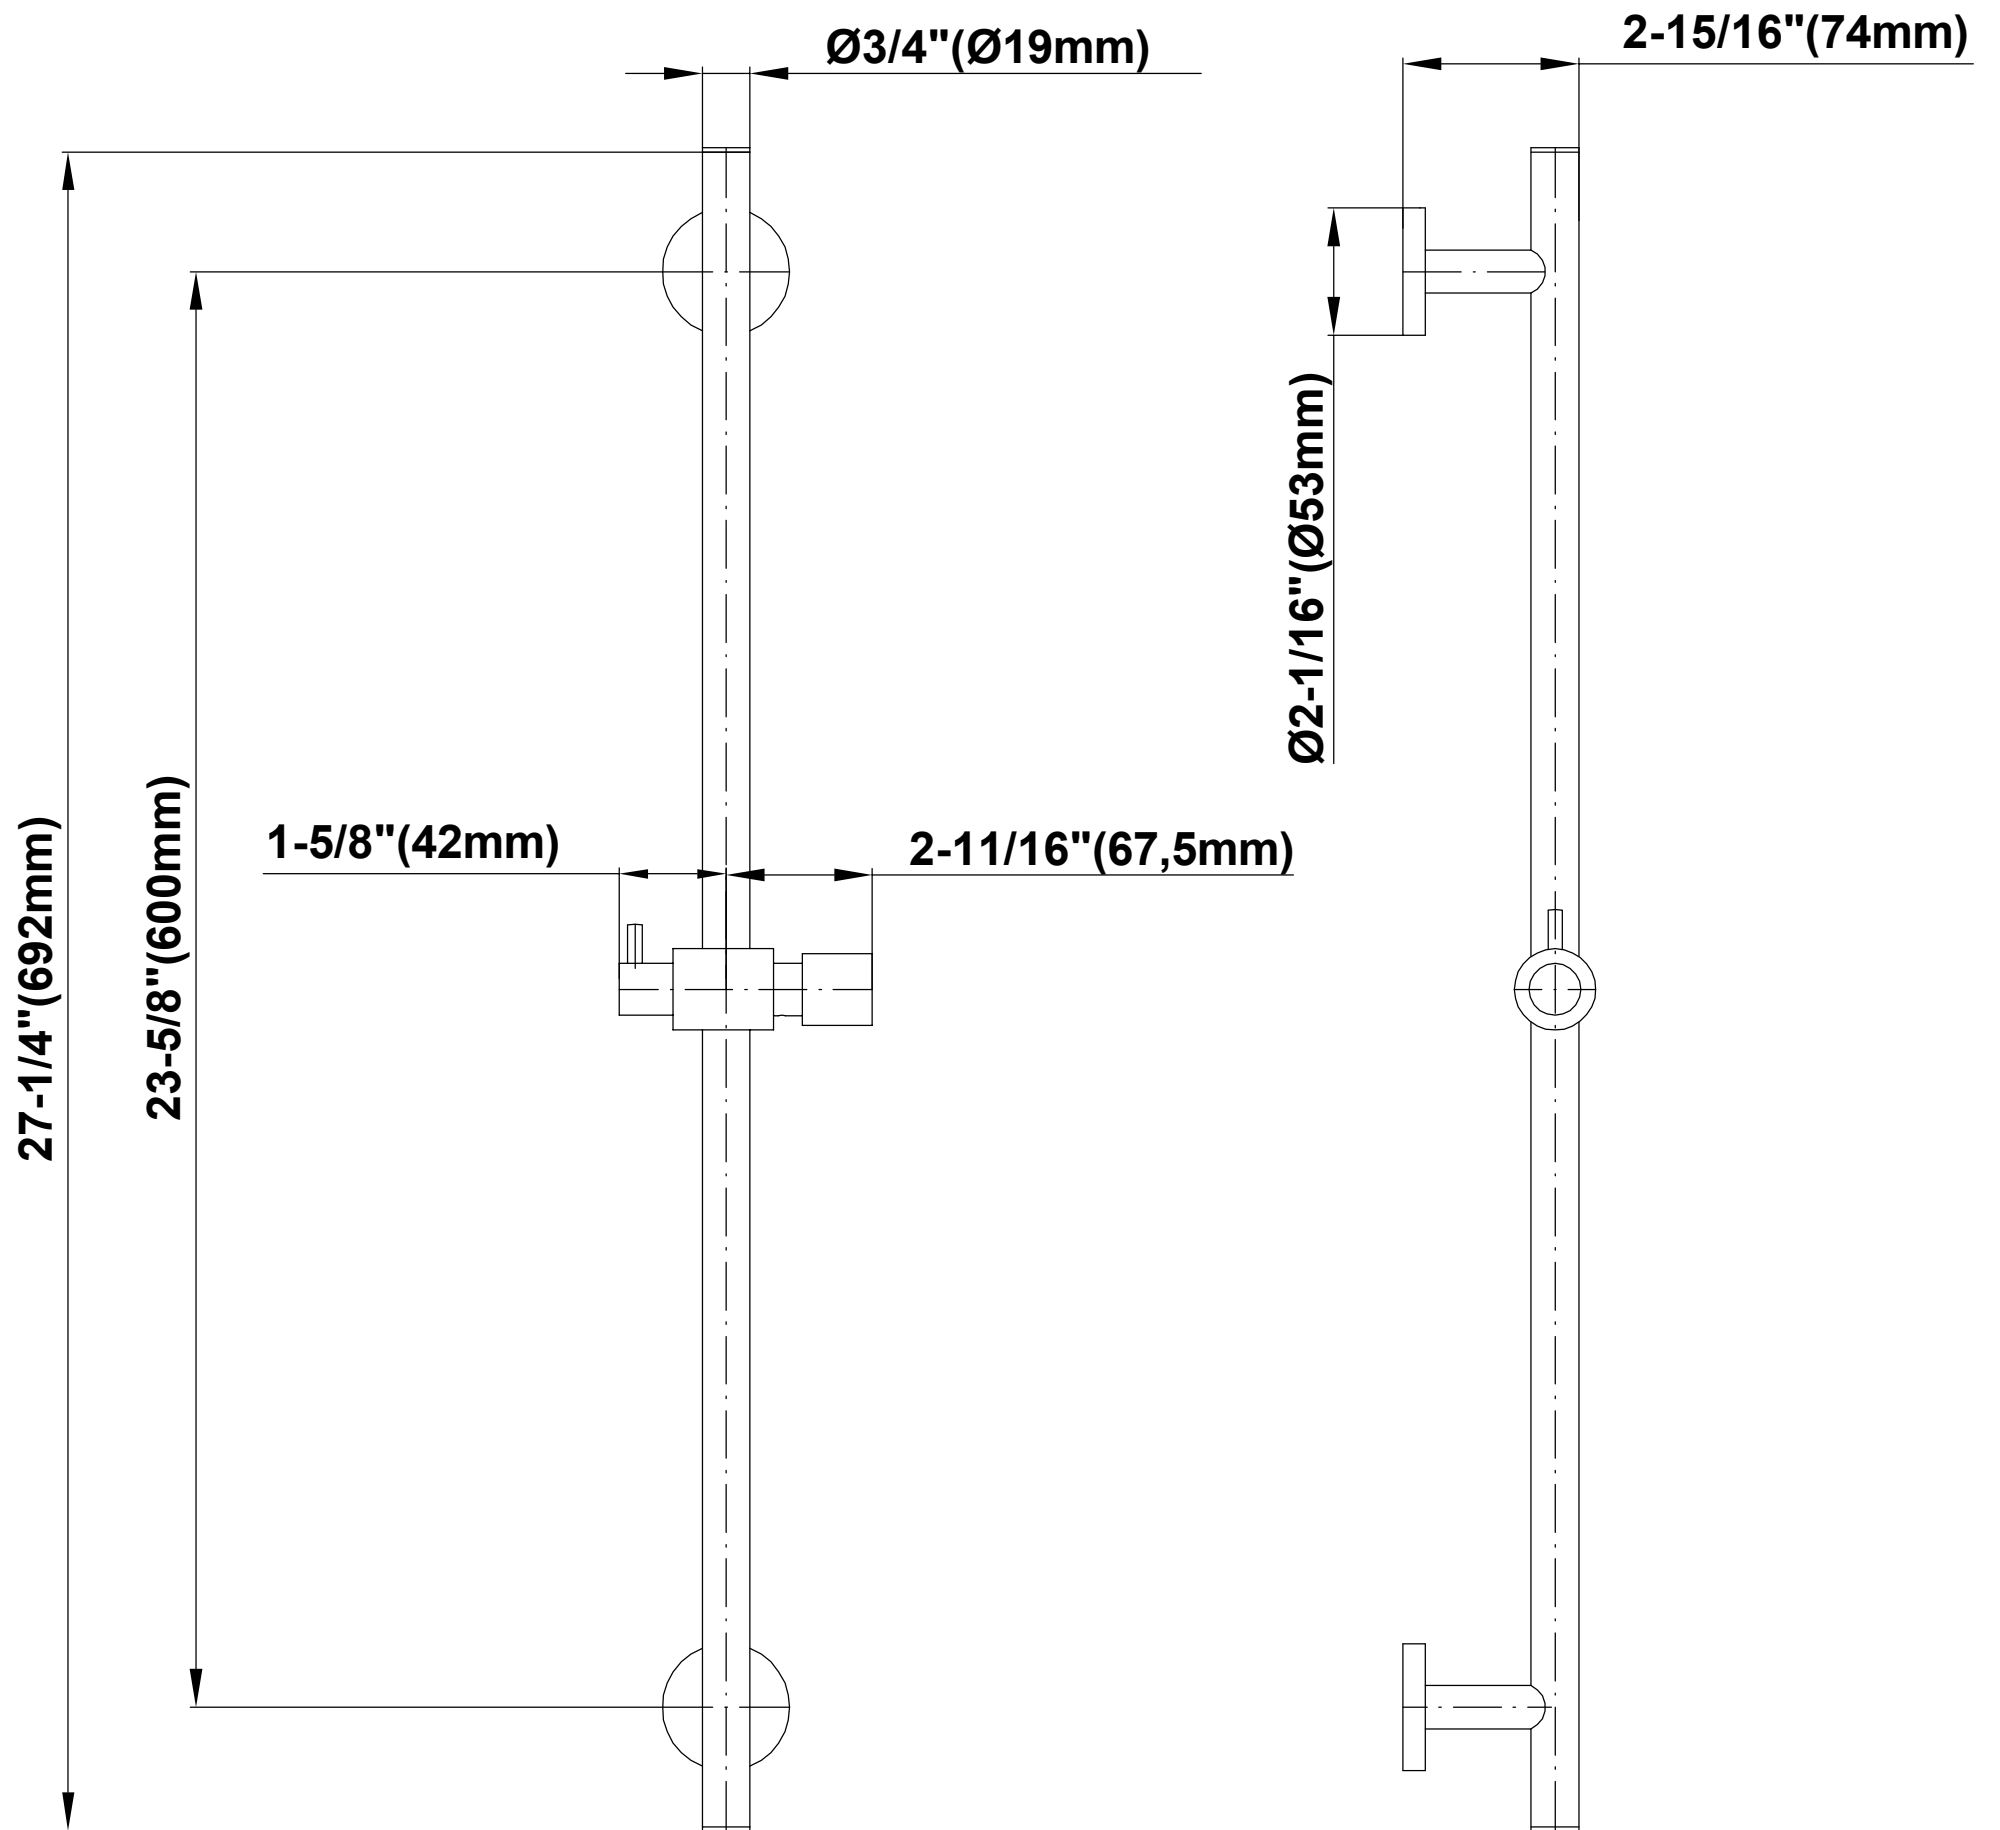

SHOWER
Contemporary Wall-Mounted Slide
Bar
G-8641

GRAFF®

Information

- 27 1/4" tall wall-mounted slide bar
- Adjustable bracket fits all hoses with conical nut

Finishes

G - 864 1

SHOWER
 Contemporary Round Handshower
G-8714