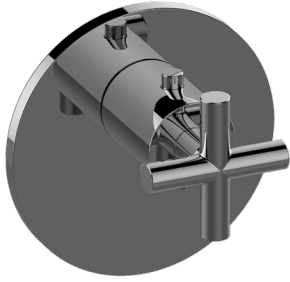

SHOWER
M.E. 25 M-Series Full
Thermostatic Shower System
GL3.112SH-C17E0

GRAFF®

Information

- 3/4" thermostatic valve and trim
- 3/4" stop/volume control valve and 2-way diverter valve and trims
- 8" showerhead with 12" wall-mounted shower arm
- Showerhead features no-clog, easy-clean spray nozzles
- Flush-mounted swivel body sprays (3 pieces)
- Handshower set with wall-mounted slide bar and 59" hose (PVD finishes use 59" flex hose)
- Optional extension kit
- Flow rates: showerhead ≤ 1.8 max gpm, handshower ≤ 1.5 max gpm, body sprays ≤ 1.5 max gpm each
- ADA

www.graff-faucets.com | phone: 800-954-4723

SHOWER
M.E. M-Series Thermostatic Valve
Trim with Handle
G-8037-C17E-T

Information

- Single metal handle
- Decorative trim plate
- Use with G-8006 Thermostatic Rough Valve
- ADA

Finishes

G-8037-C17E-T

Terra Collection

M-Series Thermostatic Valve Trim with Handle

GRAFF®

Product Features

- Single metal handle and decorative trim plate
- Use with G-8006 thermostatic rough valve

Available Finishes

www.graff-designs.com | phone: 800-954-4723

SHOWER
 Two-Way Diverter Volume Control
 Valve WITH Off Function and Pass-
 Through
G-8052

Information

- 11.7 gpm @ 60 psi
- 3/4" universal inlets/outlets with female threads
- Operates one function at a time
- Stacking inlet and pass-through port feature
- Supplied with protective plastic cover
- CALGreen compliant depending on functions