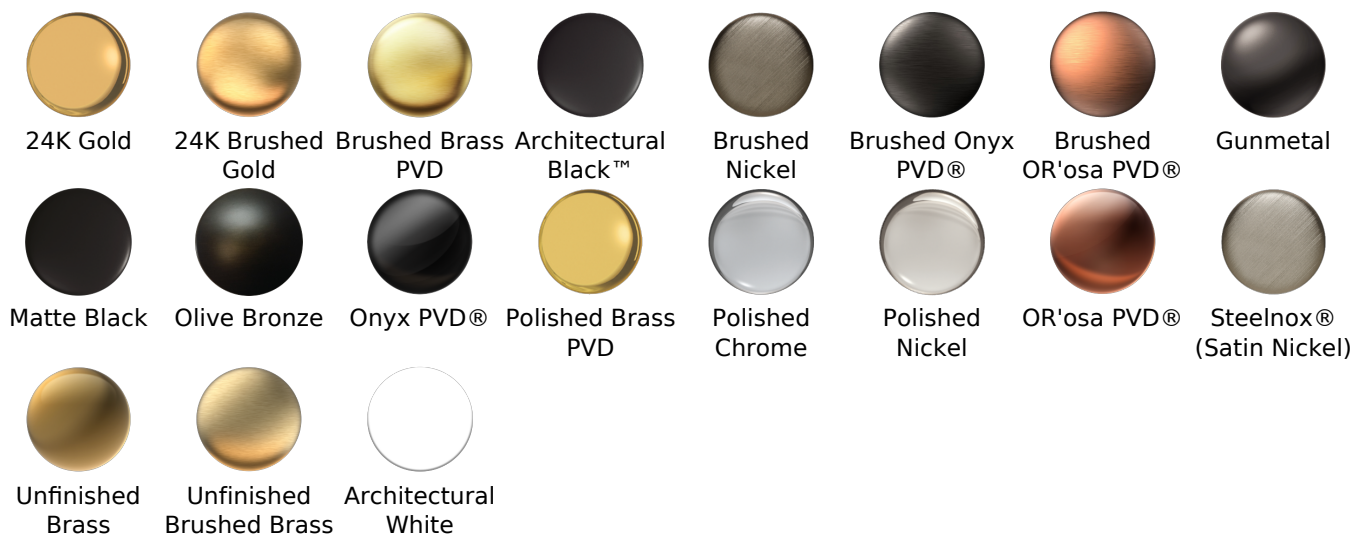

Available Finishes

- Polished Chrome
G-8605-PC
- Polished Nickel
G-8605-PN
- Brushed Nickel
G-8605-BNi
- Unfinished Brushed Brass*
G-8605-UBB*
- Unfinished Brass*
G-8605-UB*
- Matte Black*
G-8605-MBK*
- Architectural Black*
G-8605-BK*
- Architectural White*
G-8605-WT*
- Olive Brass*
G-8605-OB*
- Gunmetal*
G-8605-GM*
- Vintage Brushed Brass*
G-8605-VBB*
- Steelnox (Satin Nickel)
G-8605-SN
- 24K Brushed Gold*
G-8605-BAU*
- 24K Gold*
G-8605-AU*
- Gunmetal Distressed*
G-8605-GMD*

* Special order finish- call for availability

SHOWER
Contemporary Round Wall Supply
Elbow
G-8613

GRAFF®

Information

- 1/2" NPT female thread inlet

Finishes

G-8613

Shower Components

- Polished Chrome
G-8613-PC
- Polished Nickel
G-8613-PN
- Brushed Nickel
G-8613-BNi
- Unfinished Brushed Brass*
G-8613-UBB*
- Unfinished Brass*
G-8613-UB*
- Matte Black*
G-8613-MBK*
- Architectural Black*
G-8613-BK*
- Architectural White*
G-8613-WT*
- Steellnox (Satin Nickel)
G-8613-SN
- Olive Brass*
G-8613-OB*
- Gunmetal*
G-8613-GM*
- Vintage Brushed Brass*
G-8613-VBB*
- OR'osa PVD*
G-8613-RG*
- Brushed OR'osa PVD*
G-8613-BRG*
- Onyx PVD*
G-8613-OX*
- Brushed Onyx PVD*
G-8613-BOX*
- Polished Brass PVD*
G-8613-PB*
- Brushed Brass PVD*
G-8613-BB*
- 24K Brushed Gold*
G-8613-BAU*
- 24K Gold*
G-8613-AU*
- Gunmetal Distressed*
G-8613-GMD*

Code Compliance

- CalGreen compliant

Available Finishes

- Polished Chrome
G-8714-PC
- Brushed Nickel
G-8714-BNi
- Polished Nickel
G-8714-PN
- Steelnox[®]
G-8714-SN
- Olive Bronze[™]
G-8714-OB
- Architectural Black[™]
G-8714-BK
- Architectural White
G-8714-WT