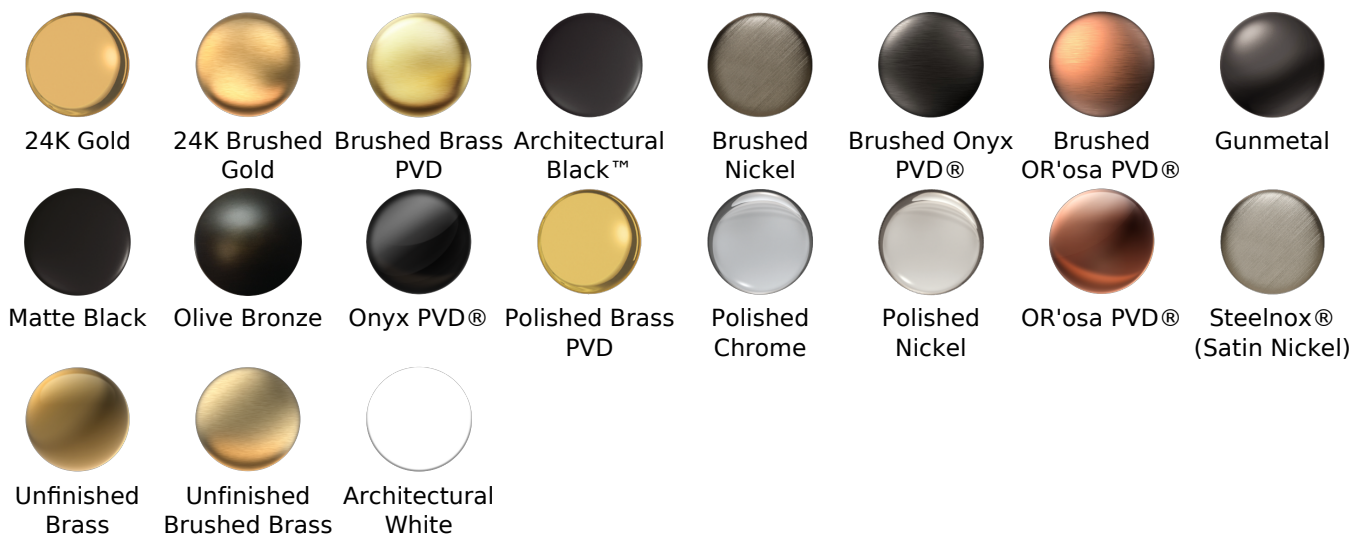

Information

- Brass spiral flexible hose with conical nut

Finishes