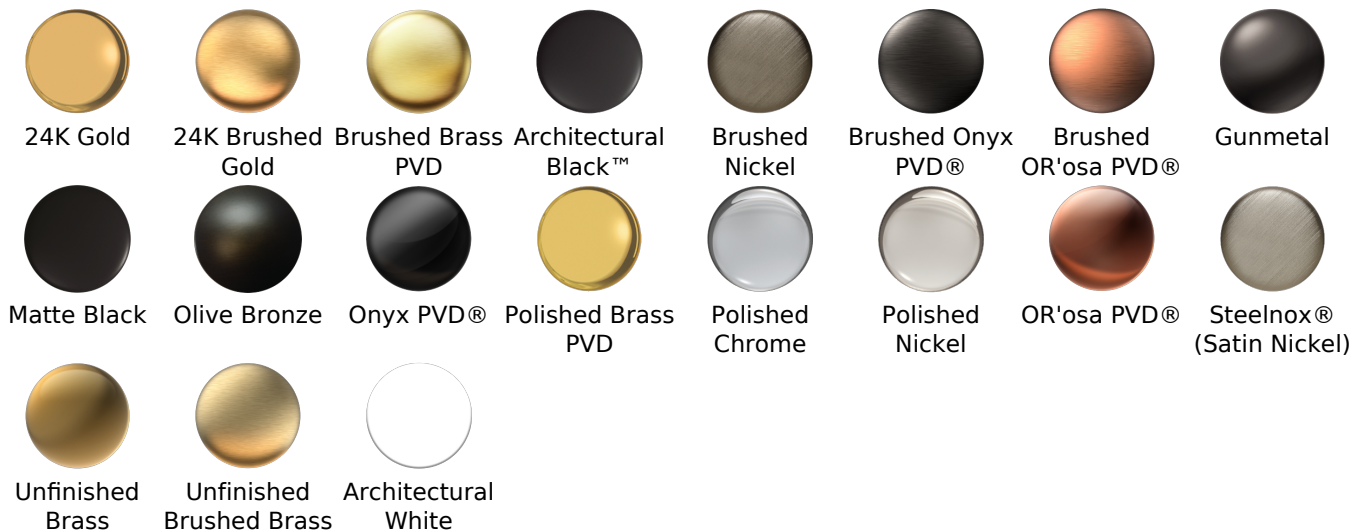

SHOWER
Contemporary Flush Mount Body
Spray w/ Solid Brass Swivel Head
G-8495

Information

- 12 no-clog, easy-clean silicon jets
- Metal ball-joint allows for 18° angle adjustment of body spray
- Brass wall escutcheon and flush-mounted trim
- 1/2" NPT female thread inlet
- Body spray flow rate ≤ 1.5 max gpm

Finishes