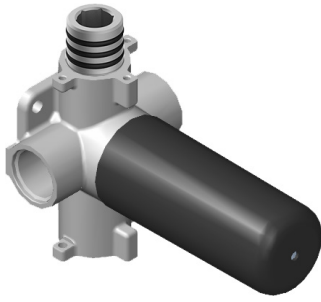

Finishes

G-8037-C17E-T

Terra Collection

M-Series Thermostatic Valve Trim with Handle

GRAFF®

Product Features

- Single metal handle and decorative trim plate
- Use with G-8006 thermostatic rough valve

Available Finishes

www.graff-designs.com | phone: 800-954-4723

SHOWER
 Two-Way Diverter Volume Control
 Valve WITH Off Function and Pass-
 Through
G-8052

Information

- 11.7 gpm @ 60 psi
- 3/4" universal inlets/outlets with female threads
- Operates one function at a time
- Stacking inlet and pass-through port feature
- Supplied with protective plastic cover
- CALGreen compliant depending on functions

Finishes

Unfinished Unfinished Architectural
Brass Brushed Brass White

G-8052 M-Series
 2-Way Diverter Volume Control Valve
 WITH Off Function and Pass-Through

Product Features

- 12.1 gpm @ 60 psi
- 3/4" universal inlets/outlets with female threads
- Stacking inlet and pass-through port feature
- Supplied with protective plastic cover
- CalGreen compliant dependent on functions

www.graff-faucets.com | phone: 800-954-4723

SHOWER
M.E. M-Series 2-Way Diverter
Valve Trim with Handle
G-8068-C17E1-T

Information

- Single metal handle
- Decorative trim plate
- Use with G-8052 2-Way Diverter Volume Control Valve WITH Off Function and Pass-Through
- ADA