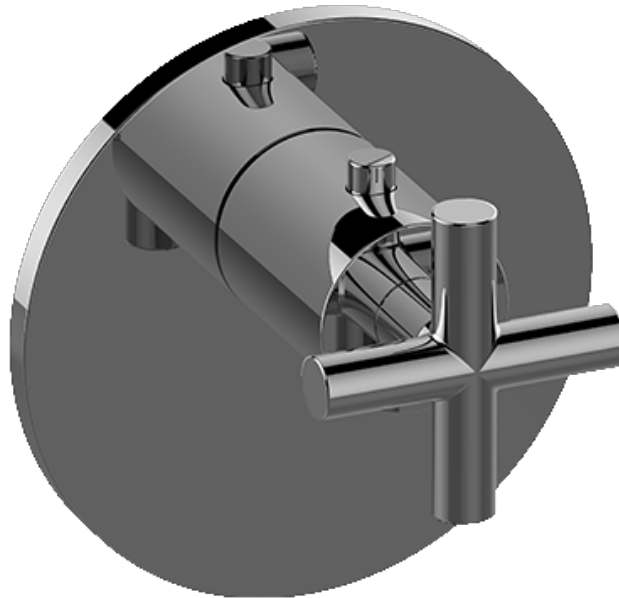

SHOWER
M.E. 25 M-Series Full
Thermostatic Shower System
GL3.112SH-C17E0

GRAFF®

Information

- 3/4" thermostatic valve and trim
- 3/4" stop/volume control valve and 2-way diverter valve and trims
- 8" showerhead with 12" wall-mounted shower arm
- Showerhead features no-clog, easy-clean spray nozzles
- Flush-mounted swivel body sprays (3 pieces)
- Handshower set with wall-mounted slide bar and 59" hose (PVD finishes use 59" flex hose)
- Optional extension kit
- Flow rates: showerhead ≤ 1.8 max gpm, handshower ≤ 1.5 max gpm, body sprays ≤ 1.5 max gpm each
- ADA

SHOWER
Thermostatic Rough Valve
G-8006

Information

- 12.9 gpm @ 60 psi
- 3/4" universal inlets
- Built-in service stops
- Stacking outlet feature
- Complete serviceability from front of all units
- Supplied with protective plastic cover
- CalGreen compliant dependent on functions

Finishes

G-8006

M-Series

3/4" Concealed Thermostatic Rough Valve

Product Features

- 12.9 gpm @ 60 psi
- 3/4" universal inlets
- Built-in service stops
- Stacking outlet feature
- Complete serviceability from front of all units
- Supplied with protective plastic cover
- CalGreen compliant dependent on functions

www.graff-faucets.com | phone: 800-954-4723

SHOWER
M.E. M-Series Thermostatic Valve
Trim with Handle
G-8037-C17E-T

Information

- Single metal handle
- Decorative trim plate
- Use with G-8006 Thermostatic Rough Valve
- ADA