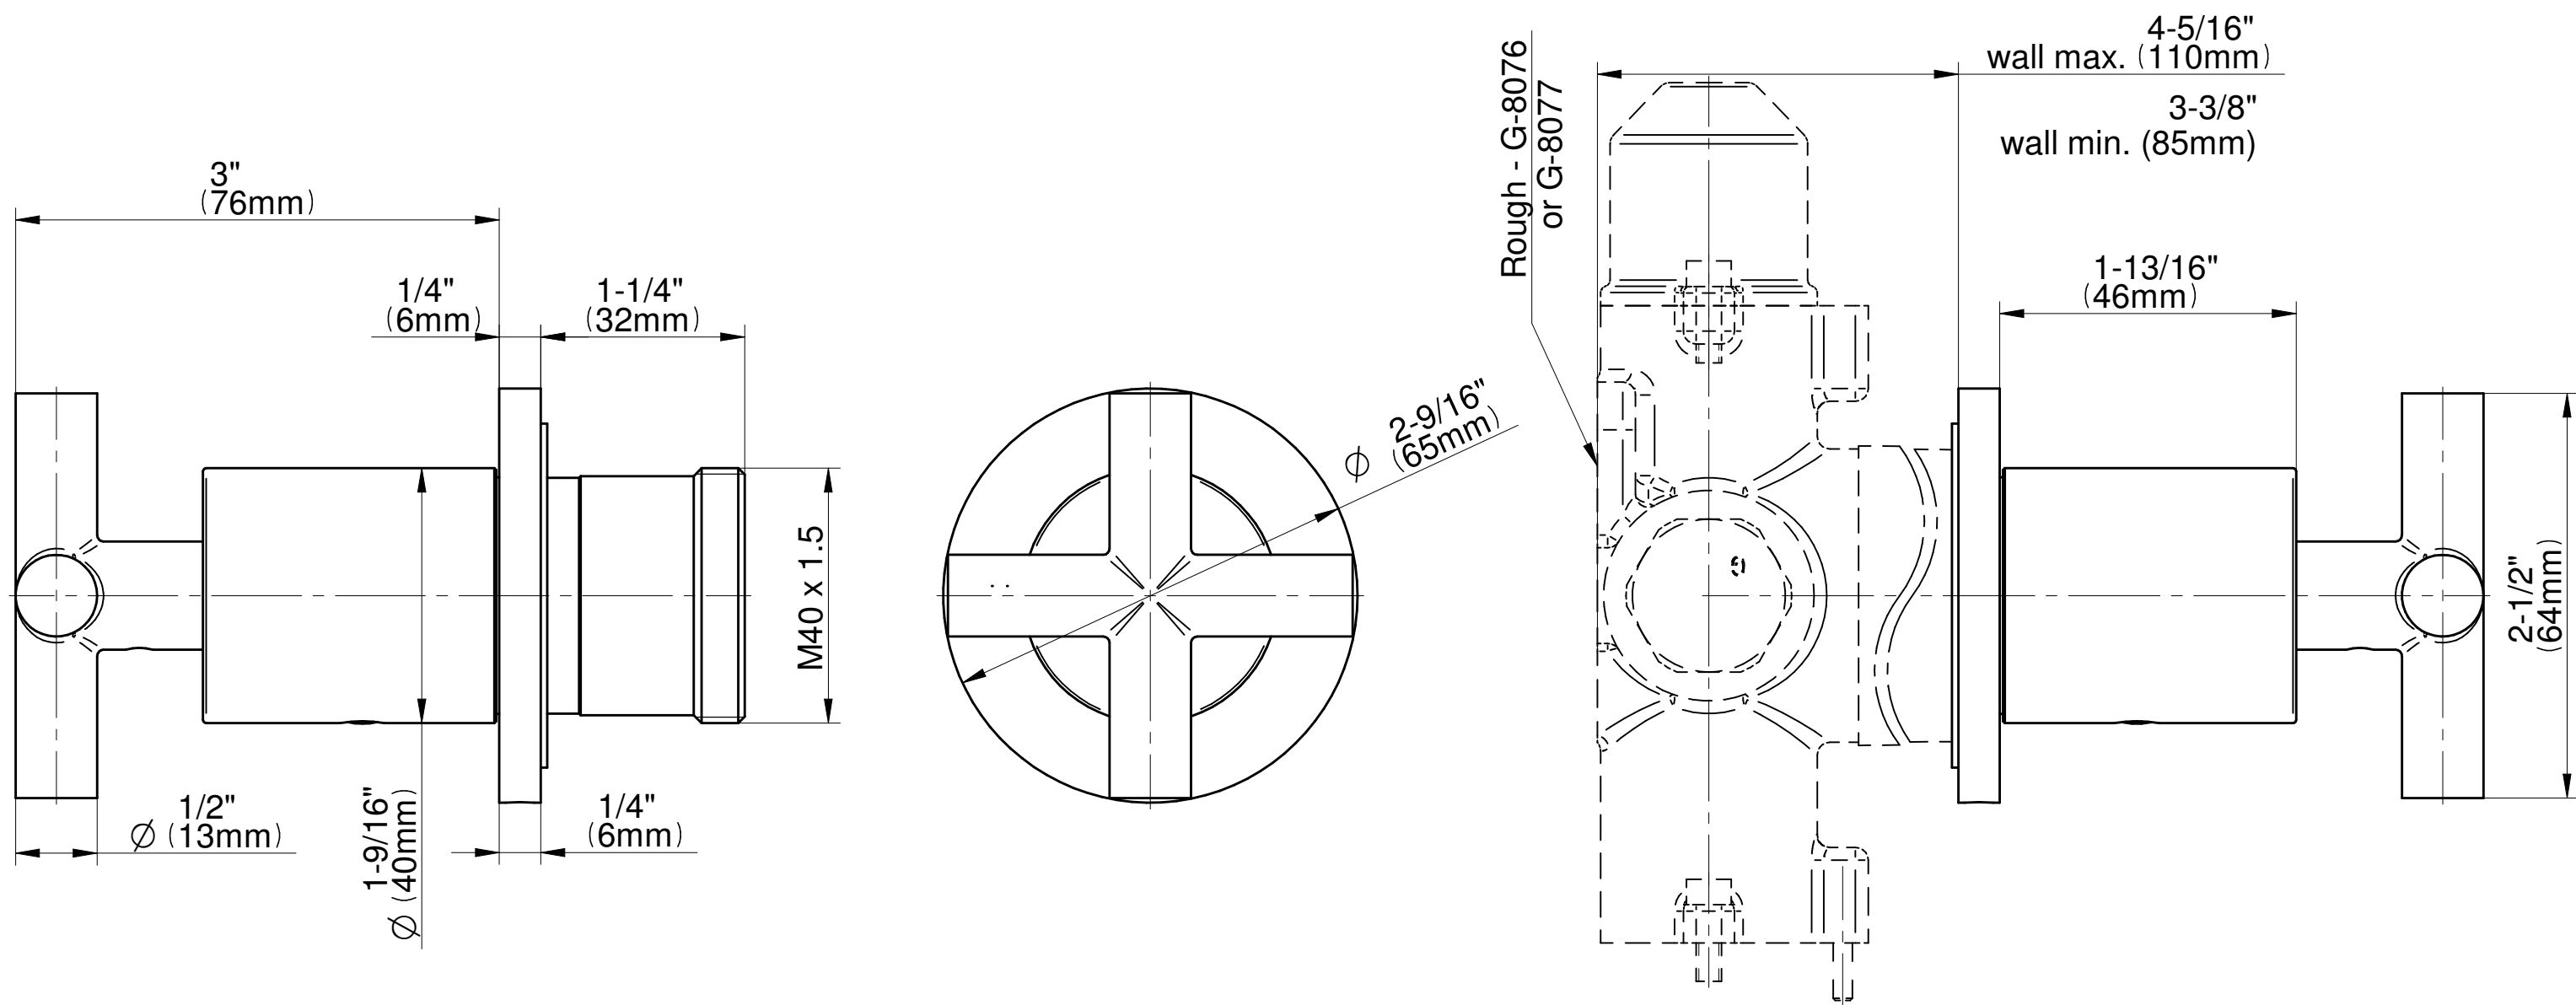

G-8097-C17E1

TERRA Series