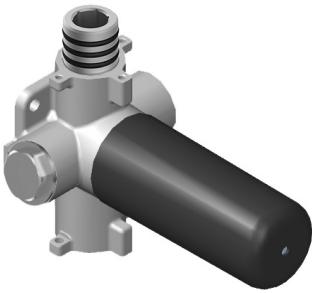

G-8076

M-Series

Stop/Volume Control Rough Valve with Pass-Through

Product Features

- 13.2 gpm @ 60 psi
- 3/4" universal inlets/outlets with female threads
- Stacking inlet and pass-through port feature
- Supplied with protective plastic cover
- CalGreen compliant dependent on functions

Code Compliance

- CALGreen

Warranty

- Limited lifetime warranty

For complete warranty information go to www.graff-faucets.com/en/info/faqs