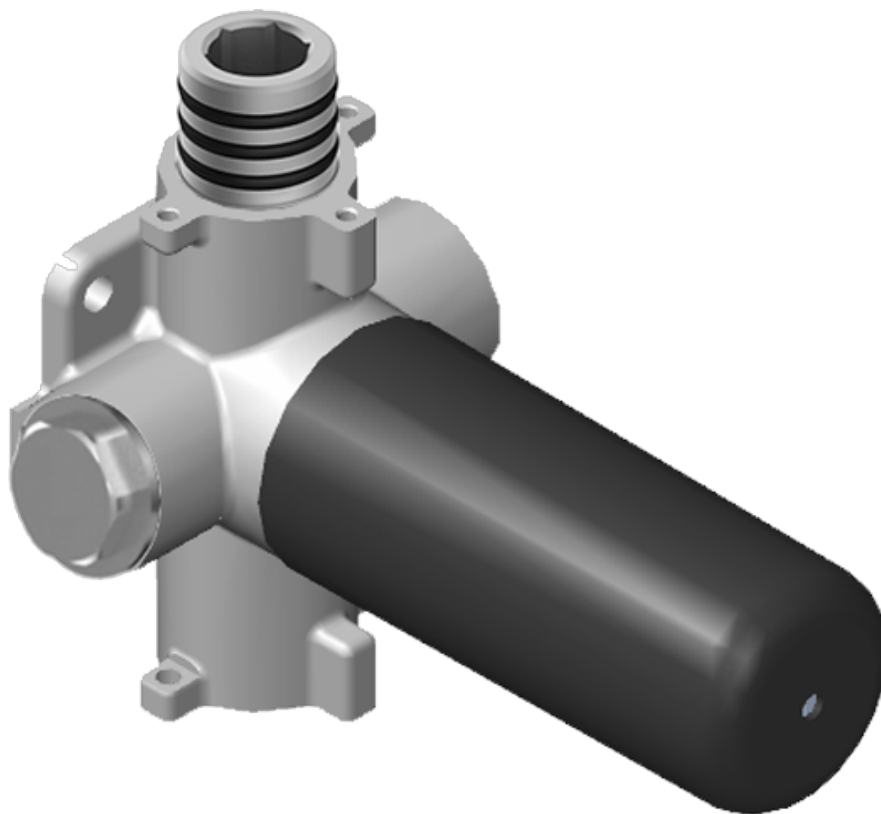

SHOWER
Stop/Volume Control Valve with
Pass Through
G-8076

Information

- 12.3 gpm @ 60 psi
- 3/4" universal inlets/outlets with female threads
- Stacking inlet and pass-through port feature
- Supplied with protective plastic cover
- CalGreen compliant dependent on functions

Finishes

24K Gold	24K Brushed Gold	Brushed Brass PVD	Architectural Black™	Brushed Nickel	Brushed Onyx PVD®	Brushed OR'osa PVD®	Gunmetal
Matte Black	Olive Bronze	Onyx PVD®	Polished Brass PVD	Polished Chrome	Polished Nickel	OR'osa PVD®	Steelnox® (Satin Nickel)
Unfinished Brass	Unfinished Brushed Brass	Architectural White