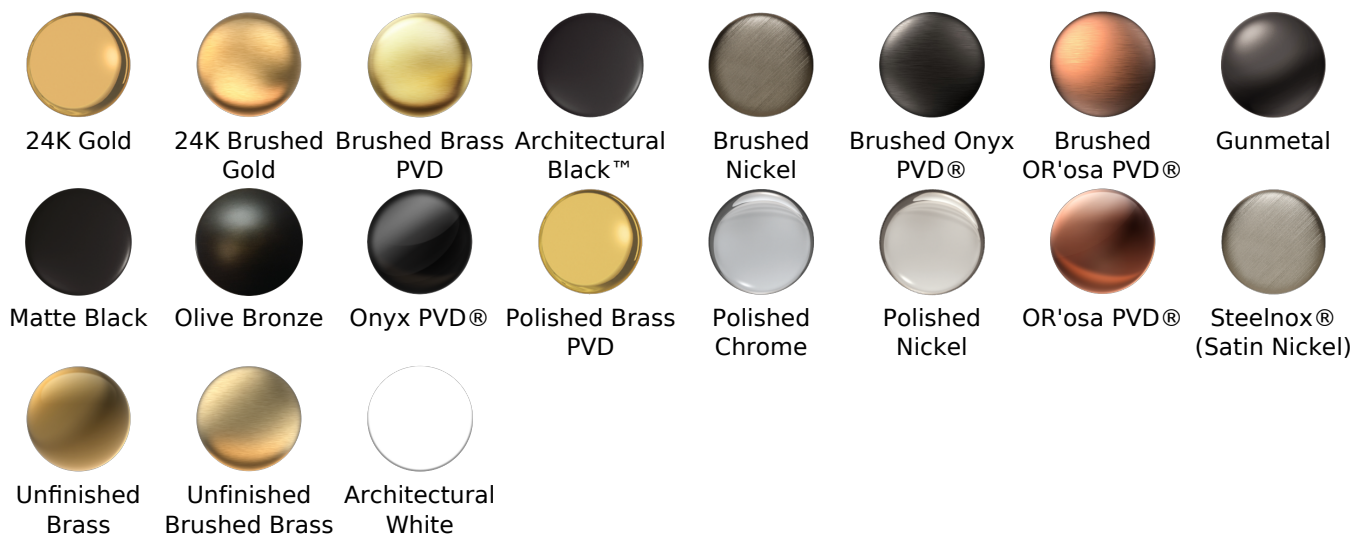

SHOWER
8" Round Brass Showerhead
G-8449

GRAFF®

Information

- 1/4" thick
- 169 no-clog, easy-clean rubber spray nozzles
- Recommended use with ceiling shower arm
- Recommended for use at no more than 10 degrees tilt
- Showerhead flow rate ≤ 1.8 max gpm
- CALGreen

Finishes