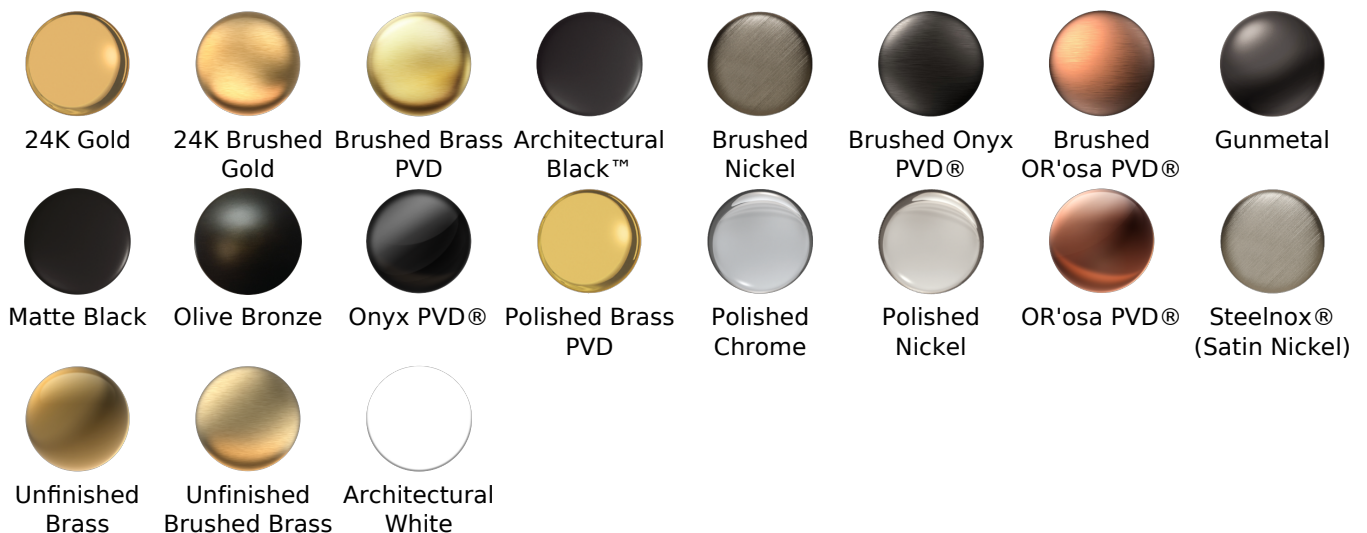

SHOWER
Thermostatic Rough Valve
G-8006

Information

- 12.9 gpm @ 60 psi
- 3/4" universal inlets
- Built-in service stops
- Stacking outlet feature
- Complete serviceability from front of all units
- Supplied with protective plastic cover
- CalGreen compliant dependent on functions

Finishes