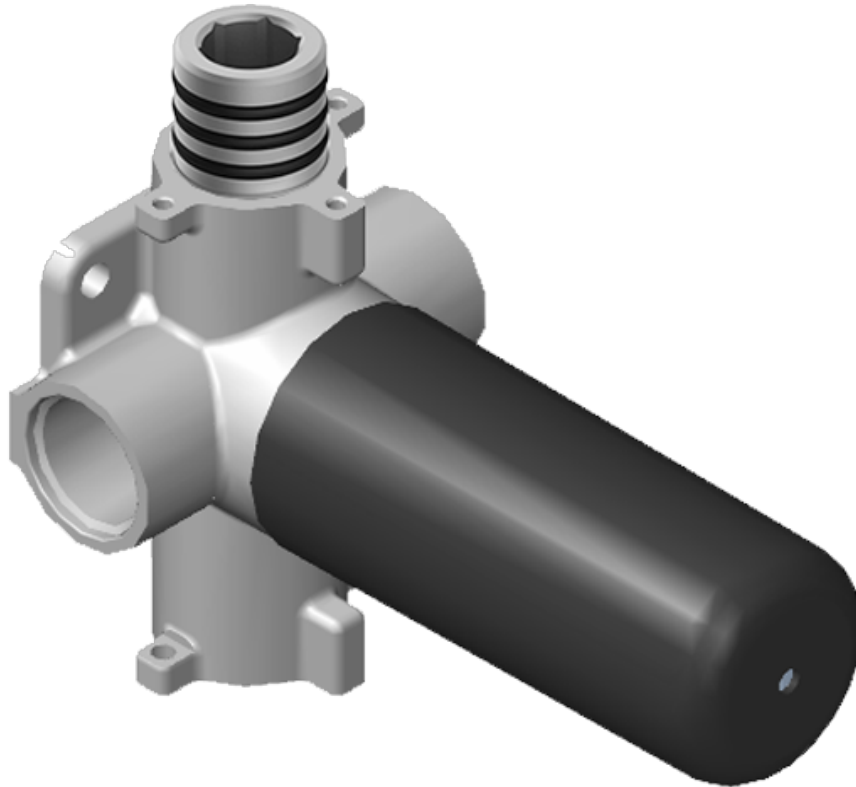

SHOWER
M.E. 25 M-Series Full
Thermostatic Shower System
GL3.112SH-C17E0

GRAFF®

Information

- 3/4" thermostatic valve and trim
- 3/4" stop/volume control valve and 2-way diverter valve and trims
- 8" showerhead with 12" wall-mounted shower arm
- Showerhead features no-clog, easy-clean spray nozzles
- Flush-mounted swivel body sprays (3 pieces)
- Handshower set with wall-mounted slide bar and 59" hose (PVD finishes use 59" flex hose)
- Optional extension kit
- Flow rates: showerhead ≤ 1.8 max gpm, handshower ≤ 1.5 max gpm, body sprays ≤ 1.5 max gpm each
- ADA

www.graff-faucets.com | phone: 800-954-4723

SHOWER
M.E. M-Series Thermostatic Valve
Trim with Handle
G-8037-C17E-T

Information

- Single metal handle
- Decorative trim plate
- Use with G-8006 Thermostatic Rough Valve
- ADA

Finishes

G-8037-C17E-T

Terra Collection

M-Series Thermostatic Valve Trim with Handle

GRAFF®

Product Features

- Single metal handle and decorative trim plate
- Use with G-8006 thermostatic rough valve

Available Finishes

www.graff-designs.com | phone: 800-954-4723

SHOWER
 Two-Way Diverter Volume Control
 Valve WITH Off Function and Pass-
 Through
G-8052

Information

- 11.7 gpm @ 60 psi
- 3/4" universal inlets/outlets with female threads
- Operates one function at a time
- Stacking inlet and pass-through port feature
- Supplied with protective plastic cover
- CALGreen compliant depending on functions