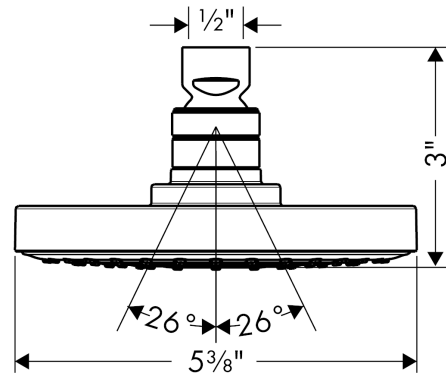

Raindance S

Showerhead 150 1-Jet, 2.0 GPM

Finishes : **brushed nickel** Part no. : **04342820**

Description

Features

- 90 no-clog spray channels
- Spray modes: RainAir
- Flow: 2.0 GPM (7.6 L/Min)
- Gray spray disc

Item details

List Price \$ 246.00

Technology

Compliance

Product image

Scale drawing

Raindance S
Showerhead 150 1-Jet, 2.0 GPM
Finishes : **brushed nickel** Part no. : **04342820**

Exploded drawing

Year of production: >06/10

1

Raindance S
Showerhead 150 1-Jet, 2.0 GPM
 Finishes : **brushed nickel** Part no. : **04342820**

Spare parts list

Year of production: >06/10

Pos.	Description	Part no.	Price	PU
1	filter packing	88649000	-	1