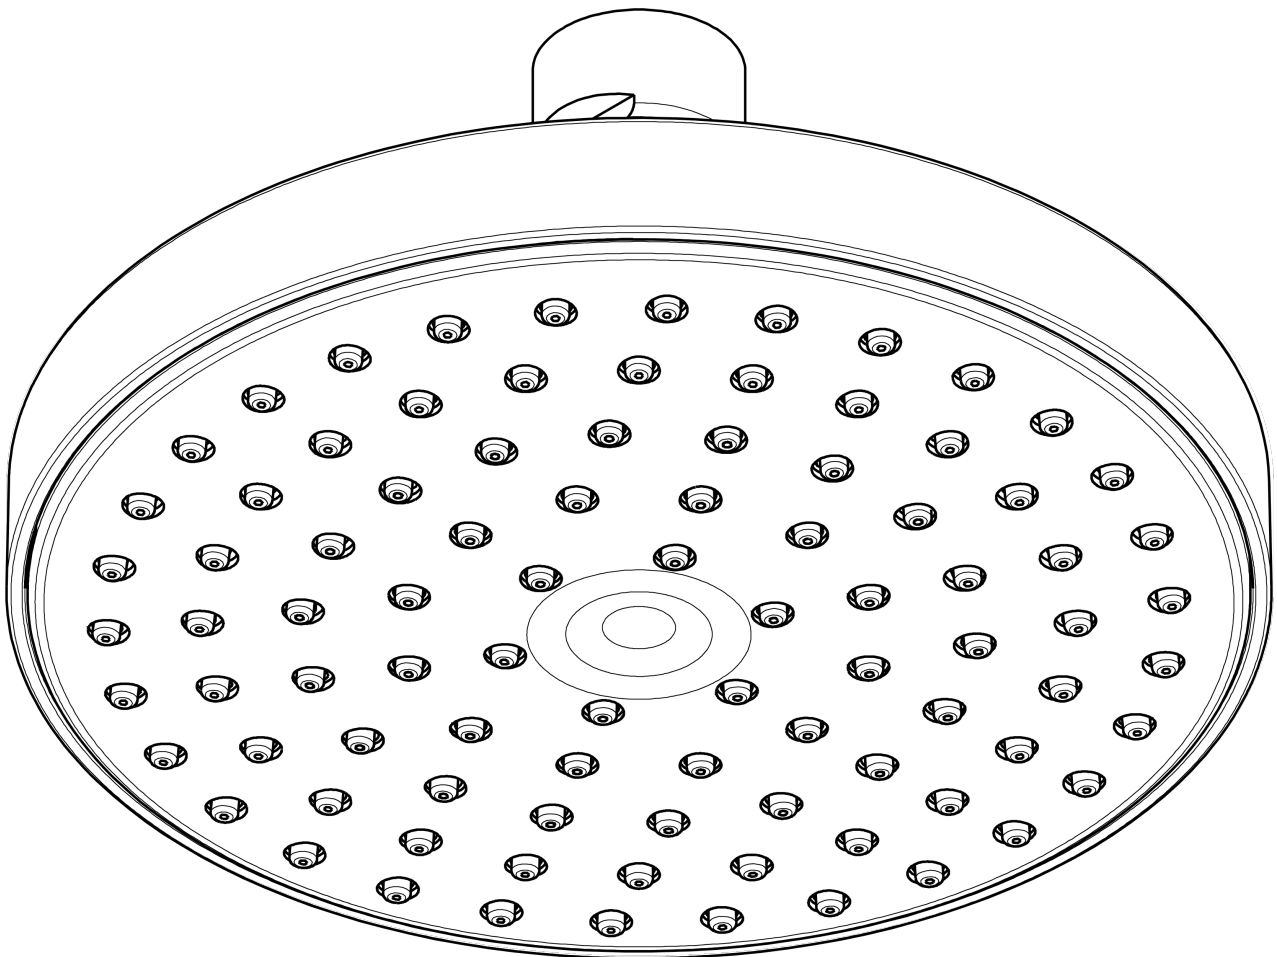

Raindance S

Showerhead 150 1-Jet, 2.0 GPM

Finishes : **brushed nickel** Part no. : **04342820**

Description

Features

- 90 no-clog spray channels
- Spray modes: RainAir
- Flow: 2.0 GPM (7.6 L/Min)
- Gray spray disc

Item details

List Price \$ 246.00

Technology

Compliance

Product image

Scale drawing

Raindance S
Showerhead 150 1-Jet, 2.0 GPM
Finishes : **brushed nickel** Part no. : **04342820**

Exploded drawing

Year of production: >06/10

1

Raindance S
Showerhead 150 1-Jet, 2.0 GPM
 Finishes : **brushed nickel** Part no. : **04342820**

Spare parts list

Year of production: >06/10

Pos.	Description	Part no.	Price	PU
1	filter packing	88649000	-	1