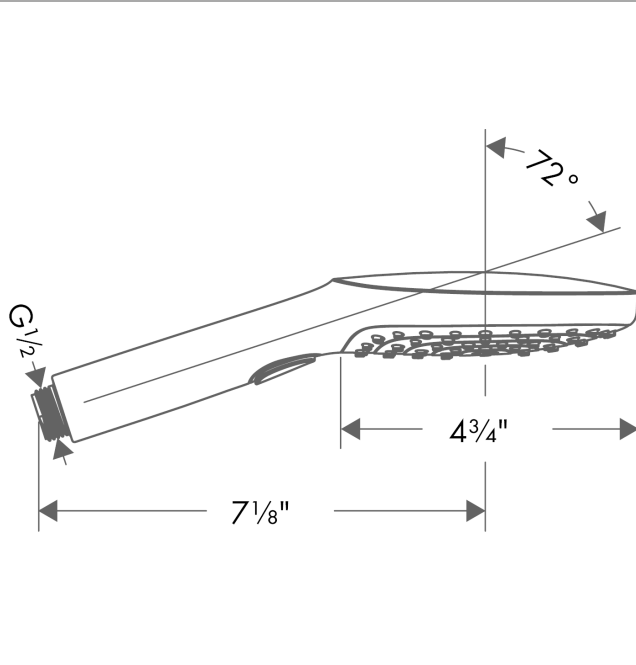

Raindance Select E
Handshower 120 3-Jet, 2.0 GPM
 Finishes : **white/chrome** Part no. : **04528400**

Description

Features

- Select button for comfortable alternation of spray modes
- 78 no-clog spray channels
- Spray modes: RainAir, Rain, Whirl
- Flow: 2.0 GPM (7.6 L/Min)
- Fully-finished matching spray face

Item details

List Price \$ 149.00

Technology

Compliance

Product image

Scale drawing

Raindance Select E
Handshower 120 3-Jet, 2.0 GPM
Finishes : white/chrome Part no. : 04528400

Exploded drawing

Year of production: >01/14

Raindance Select E
Handshower 120 3-Jet, 2.0 GPM
 Finishes : **white/chrome** Part no. : **04528400**

Spare parts list

Year of production: >01/14

Pos.	Description	Part no.	Price	PU
1	filter packing	94246000	-	1