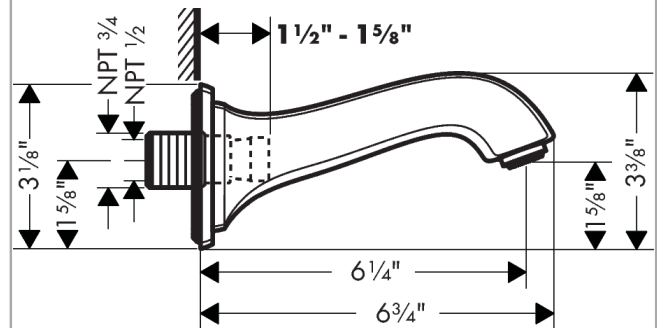

**Metropol Classic  
Tub Spout**

Finishes : **chrome** Part no. : **13425001**

**Description**

**Features**

- Solid brass

**Item details**

List Price \$ 170.00

**Compliance**

**Product image**

**Scale drawing**

**Metropol Classic  
Tub Spout**

Finishes : **chrome** Part no. : **13425001**

**Exploded drawing**

Year of production: >01/19

**Metropol Classic  
Tub Spout**

Finishes : **chrome**    Part no. : **13425001**

**Spare parts list**

Year of production: >01/19

Pos.	Description	Part no.	Price	PU
1	connecting thread	95658001	-	1
2	O-ring 13x2	98128000	-	1
3	hollow set screw M6x6	97660000	-	1
4	O-ring 48x5	98174000	-	1
5	aerator M24x1 (30 l/min)	96512000	-	1