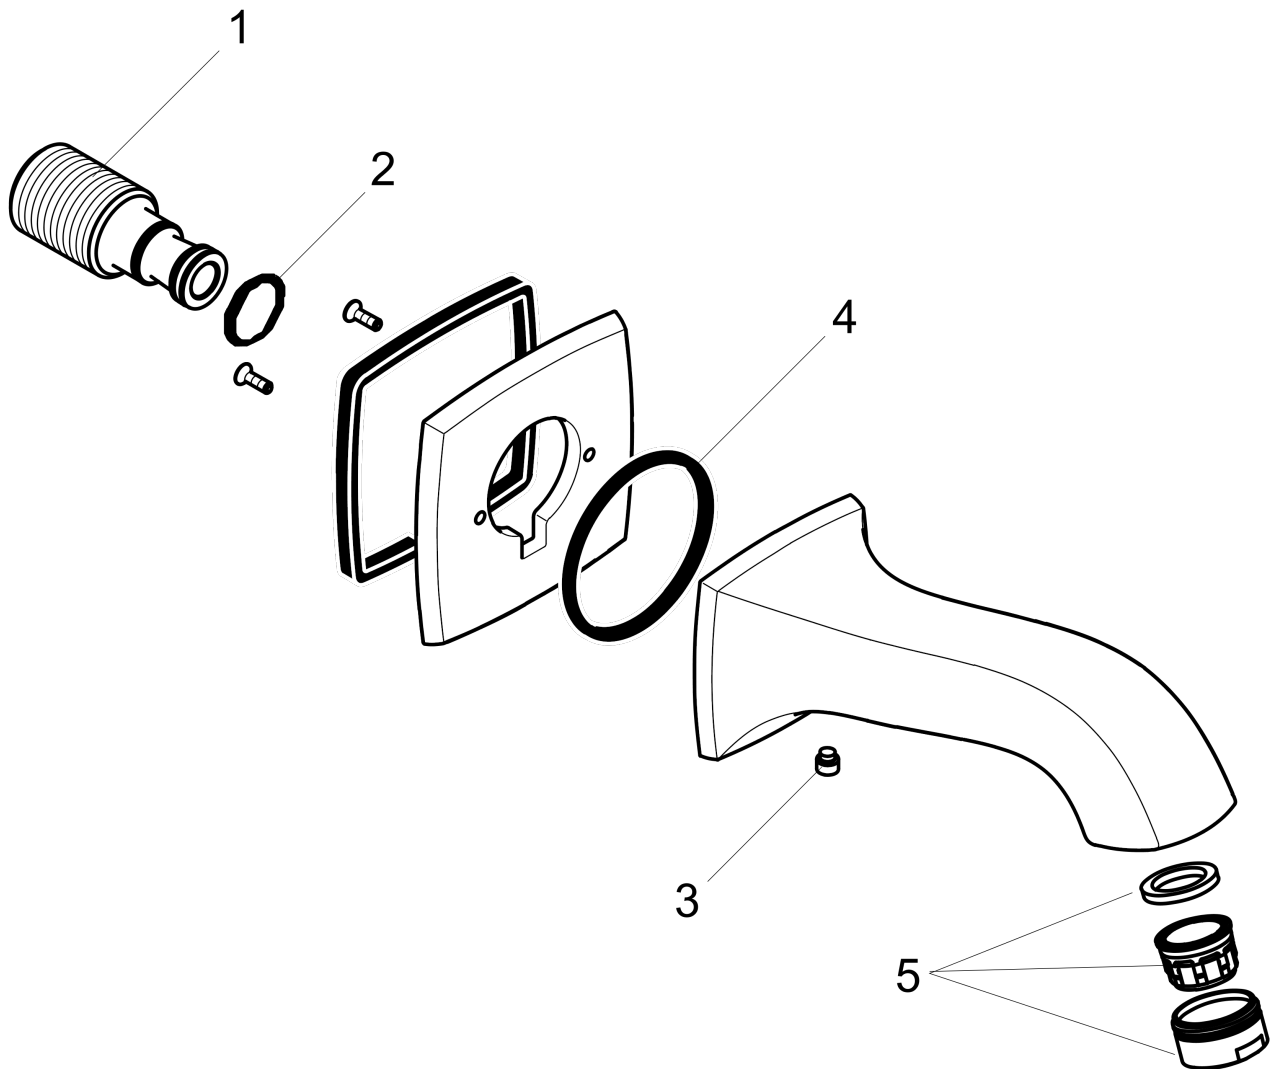

**Metropol Classic  
Tub Spout**

Finishes : **chrome** Part no. : **13425001**

**Description**

**Features**

- Solid brass

**Item details**

List Price \$ 170.00

**Compliance**

**Product image**

**Scale drawing**

**Metropol Classic  
Tub Spout**

Finishes : **chrome** Part no. : **13425001**

**Exploded drawing**

Year of production: >01/19

**Metropol Classic  
Tub Spout**

Finishes : **chrome**    Part no. : **13425001**

**Spare parts list**

Year of production: >01/19

Pos.	Description	Part no.	Price	PU
1	connecting thread	95658001	-	1
2	O-ring 13x2	98128000	-	1
3	hollow set screw M6x6	97660000	-	1
4	O-ring 48x5	98174000	-	1
5	aerator M24x1 (30 l/min)	96512000	-	1