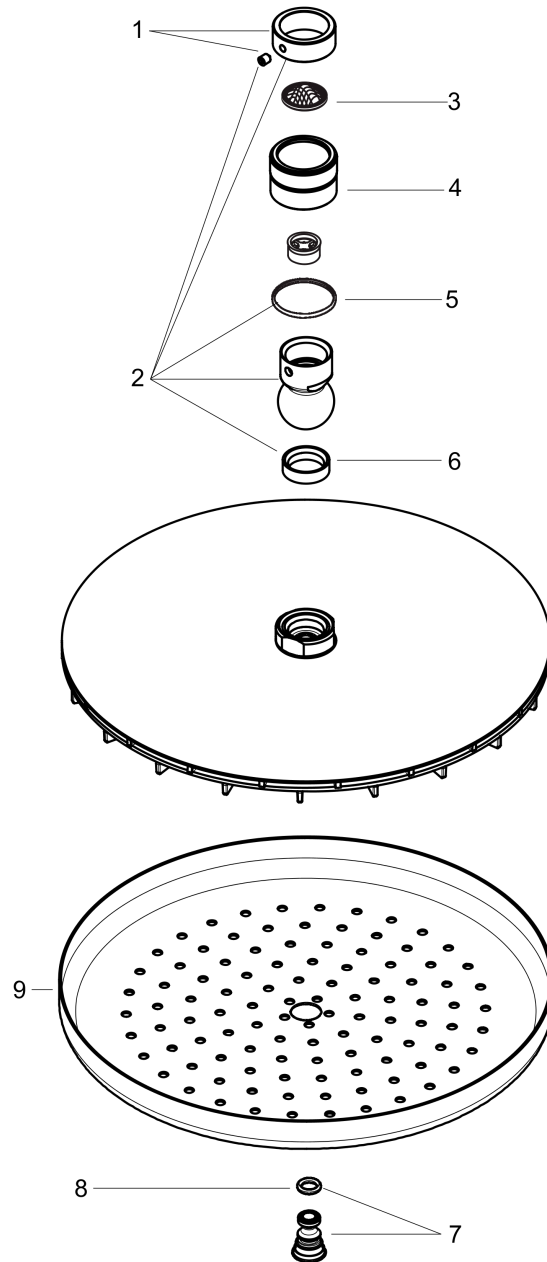

Croma
Showerhead 280 1-Jet, 2.0 GPM
 Finishes : **chrome** Part no. : **26221001**

Description

Features

- 140 no-clog spray channels
- Spray modes: Rain
- Flow: 2.0 GPM (7.6 L/Min)
- Fully-finished matching spray face
- Spray face removable for cleaning

Item details

List Price \$ 397.00

Technology

Compliance

Product image

Scale drawing

Croma
Showerhead 280 1-Jet, 2.0 GPM
 Finishes : **chrome** Part no. : **26221001**

Exploded drawing

Year of production: >01/18

Croma
Showerhead 280 1-Jet, 2.0 GPM
 Finishes : **chrome** Part no. : **26221001**

Spare parts list

Year of production: >01/18

Pos.	Description	Part no.	Price	PU
1	lock washer	98942001	-	1
2	ball joint	98941001	-	1
3	filter packing	94246000	-	1
4	nut	97958000	-	1
5	lever collar	97536000	-	1
6	seal	97606000	-	1
7	air jet (Eco)	95795000	-	1
8	O-ring 7x2	98419000	-	1