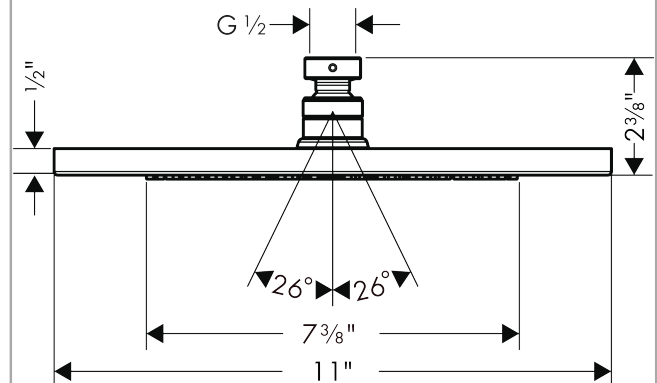

Croma
Showerhead 280 1-Jet, 2.0 GPM
 Finishes : **chrome** Part no. : **26221001**

Description

Features

- 140 no-clog spray channels
- Spray modes: Rain
- Flow: 2.0 GPM (7.6 L/Min)
- Fully-finished matching spray face
- Spray face removable for cleaning

Item details

List Price \$ 397.00

Technology

Compliance

Product image

Scale drawing

Croma
Showerhead 280 1-Jet, 2.0 GPM
 Finishes : **chrome** Part no. : **26221001**

Exploded drawing

Year of production: >01/18

Croma
Showerhead 280 1-Jet, 2.0 GPM
 Finishes : **chrome** Part no. : **26221001**

Spare parts list

Year of production: >01/18

Pos.	Description	Part no.	Price	PU
1	lock washer	98942001	-	1
2	ball joint	98941001	-	1
3	filter packing	94246000	-	1
4	nut	97958000	-	1
5	lever collar	97536000	-	1
6	seal	97606000	-	1
7	air jet (Eco)	95795000	-	1
8	O-ring 7x2	98419000	-	1