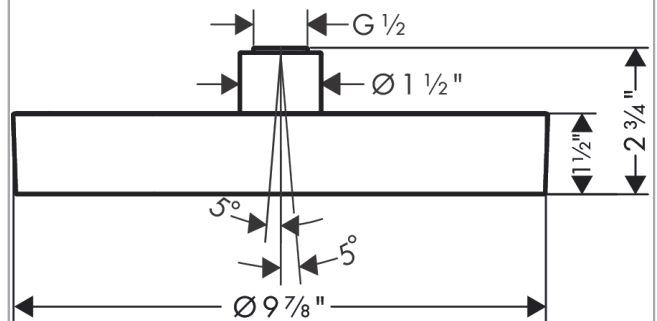

Rainfinity
Showerhead 250 1-Jet, 2.5 GPM
 Finishes : **chrome** Part no. : **26228001**

Description

Features

- Spray modes: PowderRain
- Flow: 2.5 GPM (9.5 L/Min)
- Spray face surface: graphite
- Showerhead removable for cleaning

Item details

List Price \$ 1,209.00

Technology

Compliance

Product image

Scale drawing

Rainfinity
Showerhead 250 1-Jet, 2.5 GPM
Finishes : **chrome** Part no. : **26228001**

Exploded drawing

Year of production: >04/20

Rainfinity

Showerhead 250 1-Jet, 2.5 GPM

Finishes : **chrome** Part no. : **26228001**

Spare parts list

Year of production: >04/20

Pos.	Description	Part no.	Price	PU
1	filter packing	94246000	-	1