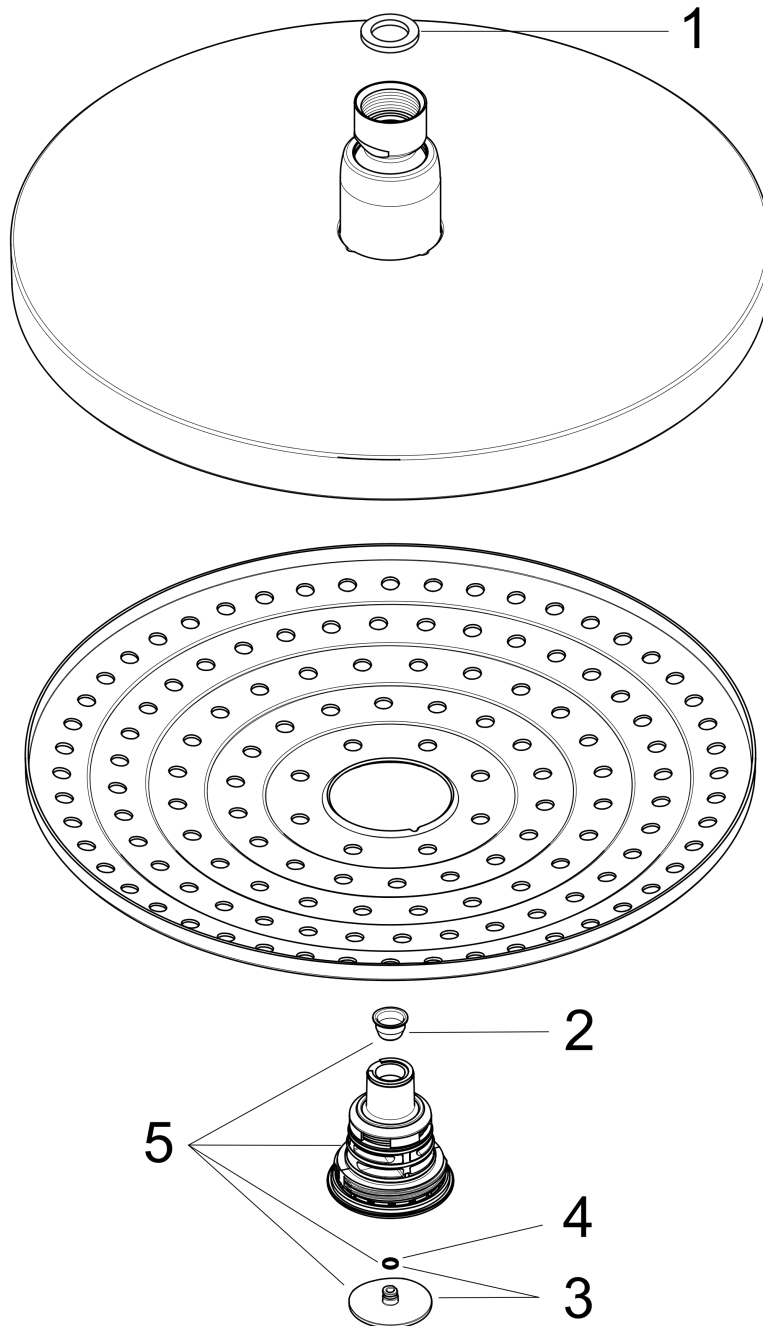

**Raindance Select S  
Showerhead 240 2-Jet, 2.5 GPM**

Finishes : **brushed nickel** Part no. : **26469821**

**Description**

**Features**

- 134 no-clog spray channels
- Spray modes: RainAir, Rain
- Flow: 2.5 GPM (9.5 L/Min)
- Select button for comfortable alternation of spray modes
- Fully-finished matching spray face
- Spray face removable for cleaning

**Item details**

List Price \$ 700.00

**Technology**

**Compliance**

**Product image**

**Scale drawing**

**Raindance Select S**  
**Showerhead 240 2-Jet, 2.5 GPM**  
 Finishes : **brushed nickel** Part no. : **26469821**

Exploded drawing

Year of production: >01/14

**Raindance Select S**  
**Showerhead 240 2-Jet, 2.5 GPM**  
 Finishes : **brushed nickel**    Part no. : **26469821**

**Spare parts list**

Year of production: >01/14

Pos.	Description	Part no.	Price	PU
1	seal	98058000	-	1
2	filter	97735000	-	1
3	cover	98344000	-	1
4	O-ring 3x1	98384000	-	1
5	selector assy	98343001	-	1