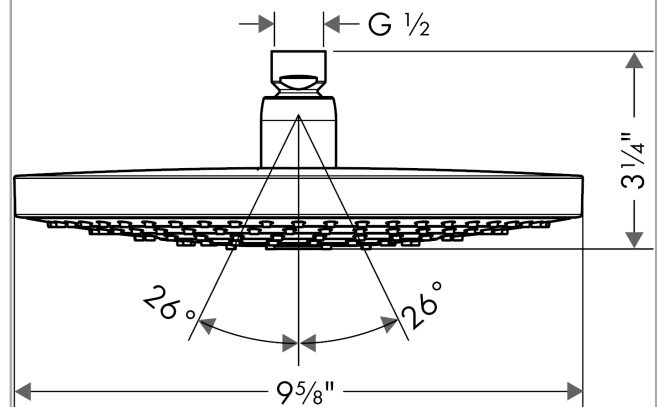

**Raindance Select S  
Showerhead 240 2-Jet, 2.5 GPM**

Finishes : **brushed nickel** Part no. : **26469821**

**Description**

**Features**

- 134 no-clog spray channels
- Spray modes: RainAir, Rain
- Flow: 2.5 GPM (9.5 L/Min)
- Select button for comfortable alternation of spray modes
- Fully-finished matching spray face
- Spray face removable for cleaning

**Item details**

List Price \$ 700.00

**Technology**

**Compliance**

**Product image**

**Scale drawing**

**Raindance Select S**  
**Showerhead 240 2-Jet, 2.5 GPM**  
 Finishes : **brushed nickel** Part no. : **26469821**

Exploded drawing

Year of production: >01/14

**Raindance Select S**  
**Showerhead 240 2-Jet, 2.5 GPM**  
 Finishes : **brushed nickel**    Part no. : **26469821**

**Spare parts list**

Year of production: >01/14