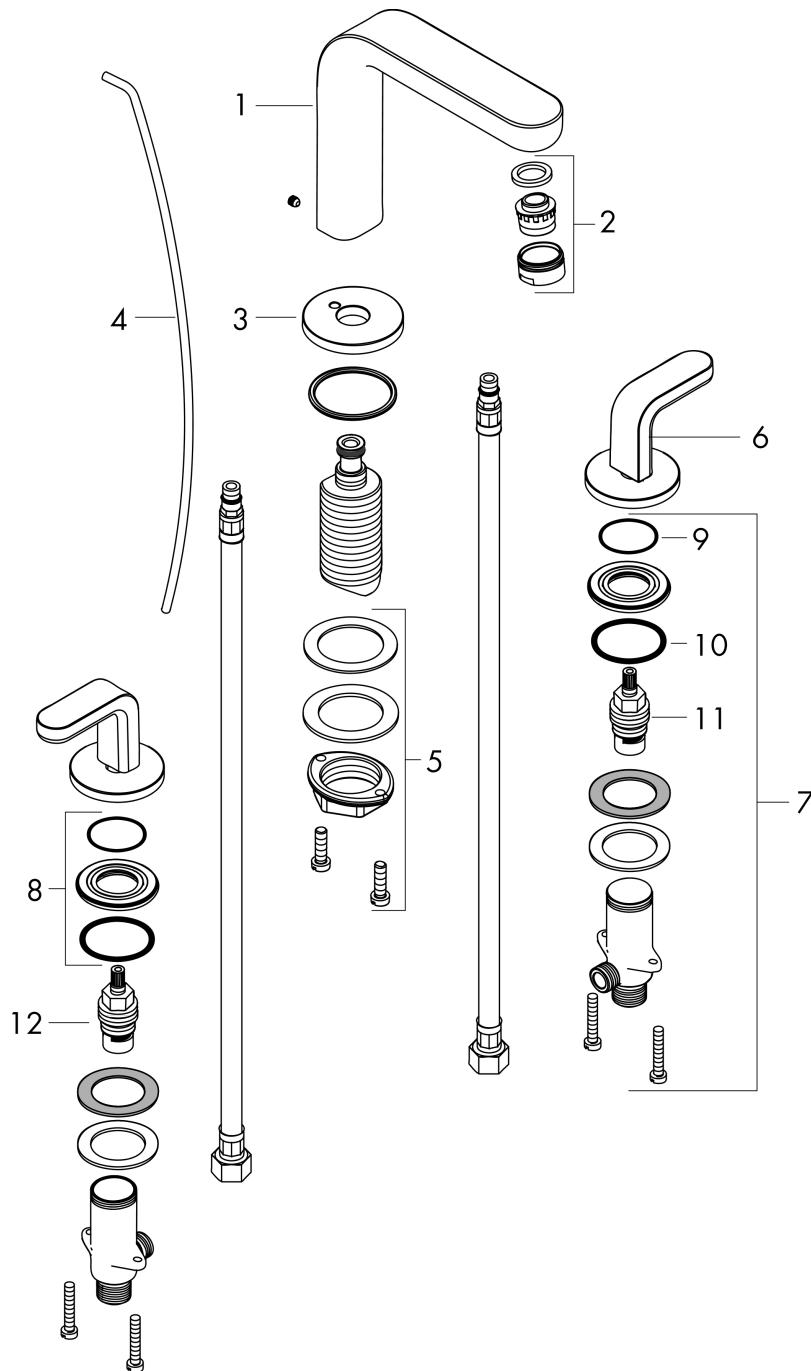

**Metris S**

**Widespread Faucet 100 with Lever Handles and Pop-Up Drain, 0.5 GPM**

Finishes : **chrome** Part no. : **31013001**

**Description**

**Features**

- Spray modes: Aerated spray
- Flow: 0.5 GPM (1.9 L/Min)
- 90° ceramic valves
- Includes pop-up drain

Finishes : **chrome** Part no. : **31013001**

**Exploded drawing**

Year of production: >10/19

## Metris S

Widespread Faucet 100 with Lever Handles and Pop-Up Drain, 0.5 GPM

Finishes : **chrome** Part no. : **31013001**

### Spare parts list

Year of production: >10/19

Pos.	Description	Part no.	Price	PU
1	spout cpl.	97504000	-	1
2	aerator M24x1 (1,9 l/min)	93502000	-	1
3	escutcheon for spout	97505000	-	1
4	pull rod	96657000	-	1
5	fixing set (Ø 32)	13961000	-	1
6	handle for cold water	98827000	-	1
7	stop valve cpl.	97357001	-	1
8	nut	92854000	-	1
9	O-Ring 32x2,5	96364000	-	1
10	O-ring 40x3	92634000	-	1
11	shut off unit left closing	94008000	-	1
12	shut off unit right closing	94009000	-	1
a	handle for hot water	98826000	-	1
b	pop up waste	88509000	-	1
c	connection hose 18½" M8x0,75 3/8"	96321001	-	1
d	O-ring 7x1,5	98422000	-	1
e	O-ring 11x2	98127000	-	1
f	lever collar	97548000	-	1