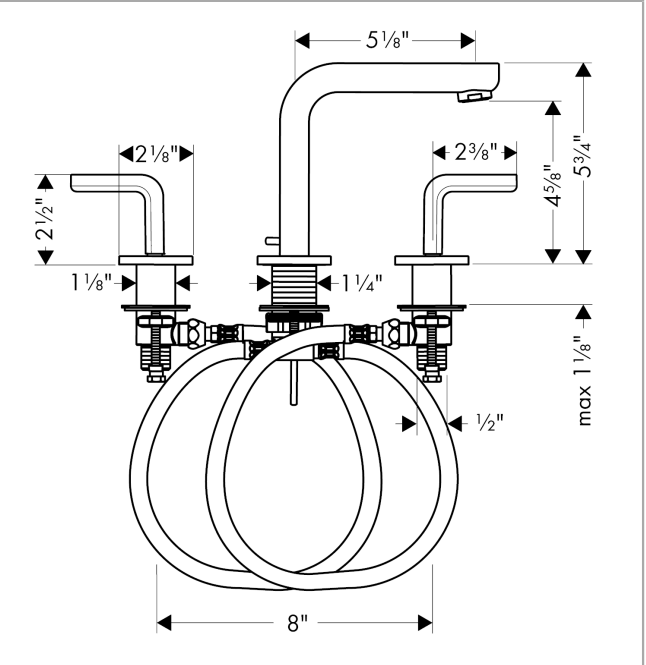

Scale drawing