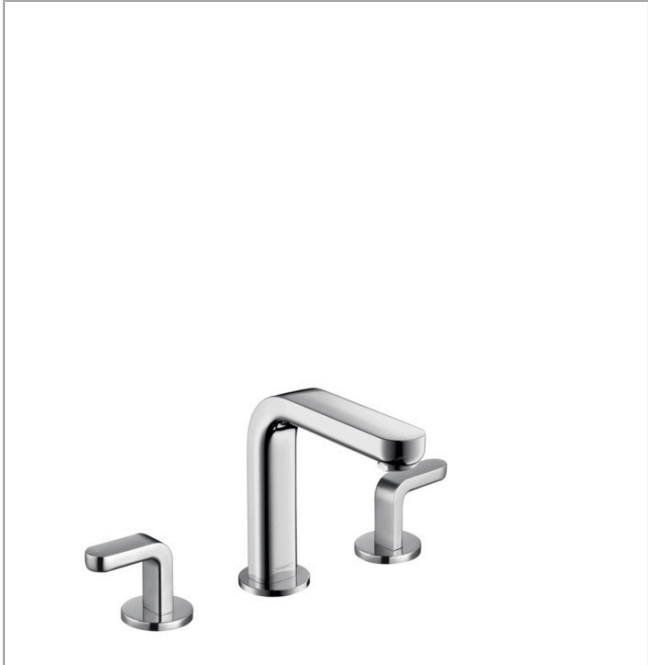

**Metris S**

**Widespread Faucet 100 with Lever Handles and Pop-Up Drain, 0.5 GPM**

Finishes : **chrome** Part no. : **31013001**

**Description**

**Features**

- Spray modes: Aerated spray
- Flow: 0.5 GPM (1.9 L/Min)
- 90° ceramic valves
- Includes pop-up drain

**Item details**

List Price \$ 652.00

**Technology**

**Compliance**

**Product image**

**Scale drawing**

**Metris S**

**Widespread Faucet 100 with Lever Handles and Pop-Up Drain, 0.5 GPM**

Finishes : **chrome** Part no. : **31013001**

**Exploded drawing**

Year of production: >10/19

## Metris S

Widespread Faucet 100 with Lever Handles and Pop-Up Drain, 0.5 GPM

Finishes : **chrome** Part no. : **31013001**