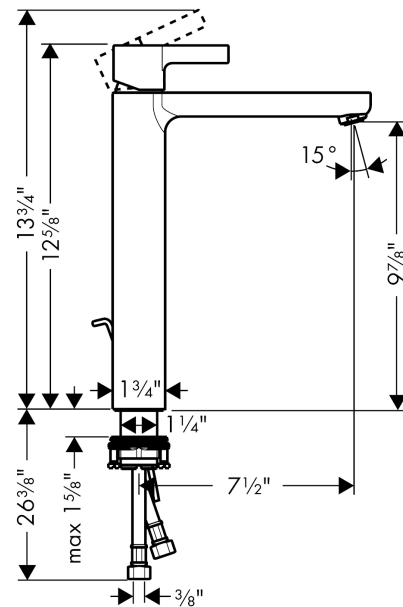

**Metris S**  
**Single-Hole Faucet 210 with Pop-Up Drain, 1.2 GPM**  
 Finishes : **brushed nickel** Part no. : **31020821**

**Description**

**Features**

- Aerated spray
- Flow: 1.2 GPM (4.5 L/Min)
- Ceramic cartridge
- Includes pop-up drain

**Item details**

List Price \$ 643.00

**Technology**

**Compliance**

**Product image**

**Scale drawing**

**Metris S**  
**Single-Hole Faucet 210 with Pop-Up Drain, 1.2 GPM**  
 Finishes : **brushed nickel** Part no. : **31020821**

Exploded drawing

Year of production: >07/16

**Metris S**

**Single-Hole Faucet 210 with Pop-Up Drain, 1.2 GPM**

Finishes : **brushed nickel** Part no. : **31020821**

**Spare parts list**

Year of production: >07/16

Pos.	Description	Part no.	Price	PU
1	screw cover	96338000	-	1
2	nut	97209000	-	1
3	cartridge, assy	95646001	-	1
4	seal	95008000	-	1
5	O-Ring 30x2	98186000	-	1
6	aerator M24x1 (4,5 l/min)	92877820	-	1
7	fixing set (Ø 32)	13961000	-	1
8	connection hose 35½" M8x0,75 3/8"	96316001	-	1
9	pull rod	96657820	-	1
a	pop up waste	88509820	-	1
b	lever collar	97548000	-	1
c	handle	31093820	-	1