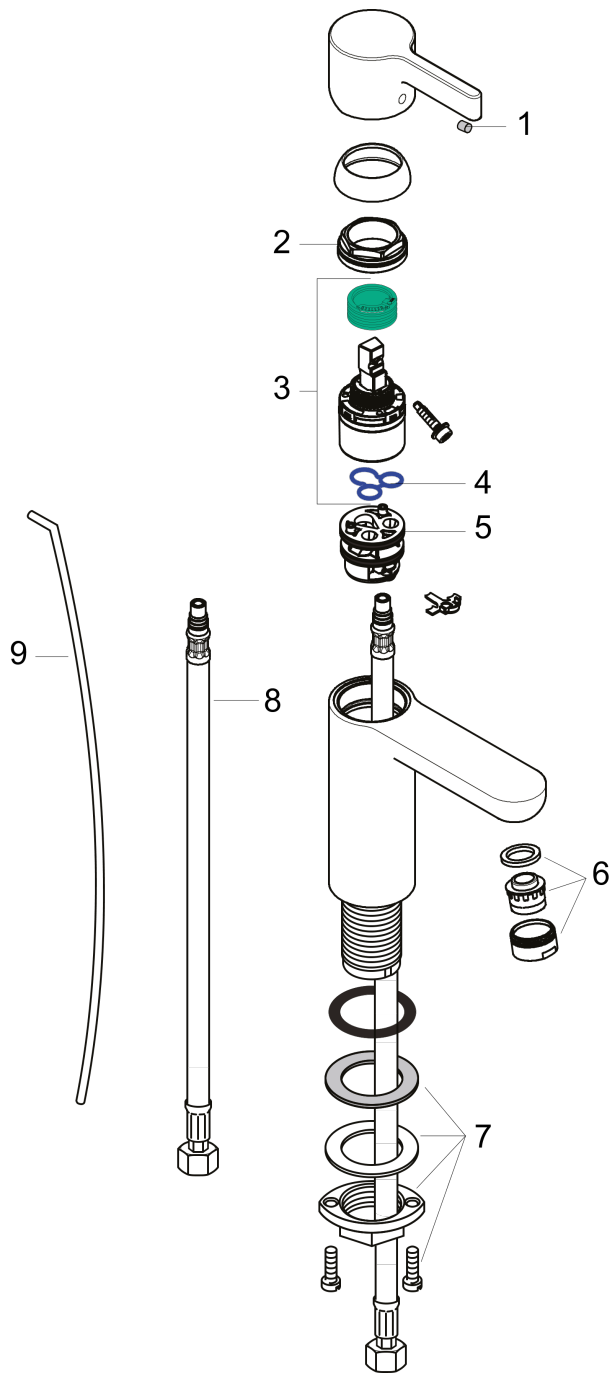

**Metris S**  
**Single-Hole Faucet 210 with Pop-Up Drain, 1.2 GPM**  
 Finishes : **brushed nickel** Part no. : **31020821**

**Description**

**Features**

- Aerated spray
- Flow: 1.2 GPM (4.5 L/Min)
- Ceramic cartridge
- Includes pop-up drain

**Item details**

List Price \$ 643.00

**Technology**

**Compliance**

**Product image**

**Scale drawing**

**Metris S**  
**Single-Hole Faucet 210 with Pop-Up Drain, 1.2 GPM**  
 Finishes : **brushed nickel** Part no. : **31020821**

Exploded drawing

Year of production: >07/16

**Metris S**

**Single-Hole Faucet 210 with Pop-Up Drain, 1.2 GPM**

Finishes : **brushed nickel** Part no. : **31020821**

**Spare parts list**

Year of production: >07/16

Pos.	Description	Part no.	Price	PU
1	screw cover	96338000	-	1
2	nut	97209000	-	1
3	cartridge, assy	95646001	-	1
4	seal	95008000	-	1
5	O-Ring 30x2	98186000	-	1
6	aerator M24x1 (4,5 l/min)	92877820	-	1
7	fixing set (Ø 32)	13961000	-	1
8	connection hose 35½" M8x0,75 3/8"	96316001	-	1
9	pull rod	96657820	-	1
a	pop up waste	88509820	-	1
b	lever collar	97548000	-	1
c	handle	31093820	-	1