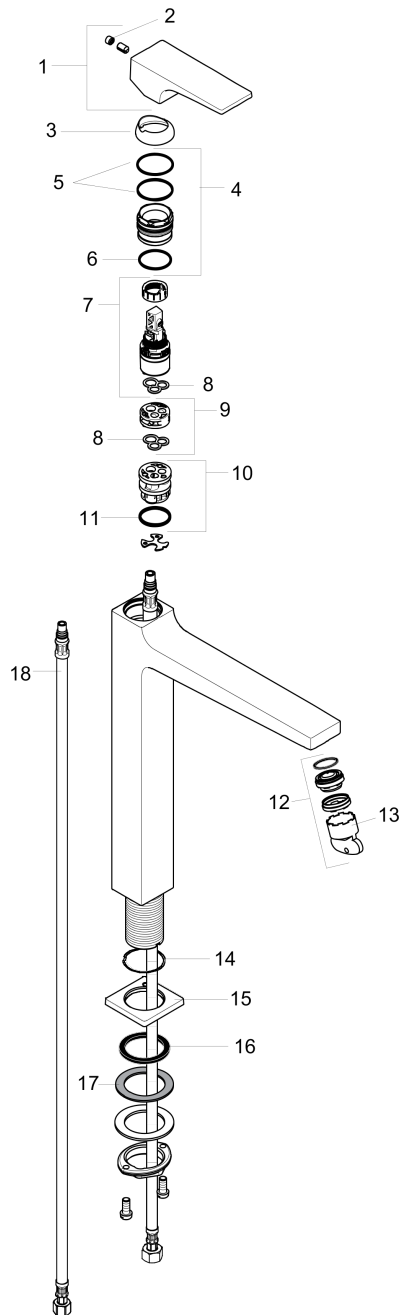

Metropol
Single-Hole Faucet 260 with Lever Handle, 1.2 GPM
 Finishes : **brushed nickel** Part no. : **32513821**

Description

Features

- Aerated spray
- Flow: 1.2 GPM (4.5 L/Min)
- Ceramic cartridge

Item details

List Price \$ 664.00

Technology

Compliance

Product image

Scale drawing

Metropol
Single-Hole Faucet 260 with Lever Handle, 1.2 GPM
 Finishes : **brushed nickel** Part no. : **32513821**

Exploded drawing

Year of production: >01/18

Metropol
Single-Hole Faucet 260 with Lever Handle, 1.2 GPM
 Finishes : **brushed nickel** Part no. : **32513821**

Spare parts list

Year of production: >01/18

Pos.	Description	Part no.	Price	PU
1	handle	92995820	-	1
2	screw cover	95704000	-	1
3	flange	92625820	-	1
4	nut	92689000	-	1
5	O-ring 27x1,5	92527000	-	1
6	O-ring 25x1,5	98146000	-	1
7	cartridge, assy	95973001	-	1
8	seal	98865000	-	1
9	adapter for cartridge	92628000	-	1
10	adapter for cartridge	98866000	-	1
11	O-ring 23x2	98398000	-	1
12	aerator M22x1	93098000	-	1
13	service tool	95661000	-	1
14	O-ring 32x1,5	92936000	-	1
15	escutcheon	93048820	-	1
16	flat seal	98749000	-	1
17	lever collar	97548000	-	1
18	connection hose 35½" M8x0,75 3/8"	96316001	-	1