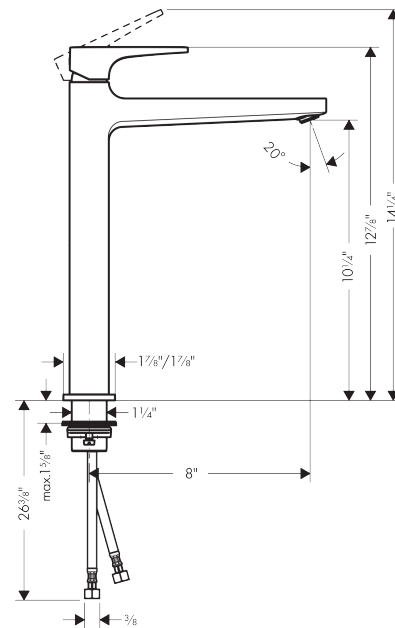

Metropol
Single-Hole Faucet 260 with Lever Handle, 1.2 GPM
 Finishes : **brushed nickel** Part no. : **32513821**

Description

Features

- Aerated spray
- Flow: 1.2 GPM (4.5 L/Min)
- Ceramic cartridge

Item details

List Price \$ 664.00

Technology

Compliance

Product image

Scale drawing

Metropol
Single-Hole Faucet 260 with Lever Handle, 1.2 GPM
 Finishes : **brushed nickel** Part no. : **32513821**

Exploded drawing

Year of production: >01/18

Metropol
Single-Hole Faucet 260 with Lever Handle, 1.2 GPM
 Finishes : **brushed nickel** Part no. : **32513821**

Spare parts list

Year of production: >01/18

Pos.	Description	Part no.	Price	PU
1	handle	92995820	-	1
2	screw cover	95704000	-	1
3	flange	92625820	-	1
4	nut	92689000	-	1
5	O-ring 27x1,5	92527000	-	1
6	O-ring 25x1,5	98146000	-	1
7	cartridge, assy	95973001	-	1
8	seal	98865000	-	1
9	adapter for cartridge	92628000	-	1
10	adapter for cartridge	98866000	-	1
11	O-ring 23x2	98398000	-	1
12	aerator M22x1	93098000	-	1
13	service tool	95661000	-	1
14	O-ring 32x1,5	92936000	-	1
15	escutcheon	93048820	-	1
16	flat seal	98749000	-	1
17	lever collar	97548000	-	1
18	connection hose 35½" M8x0,75 3/8"	96316001	-	1