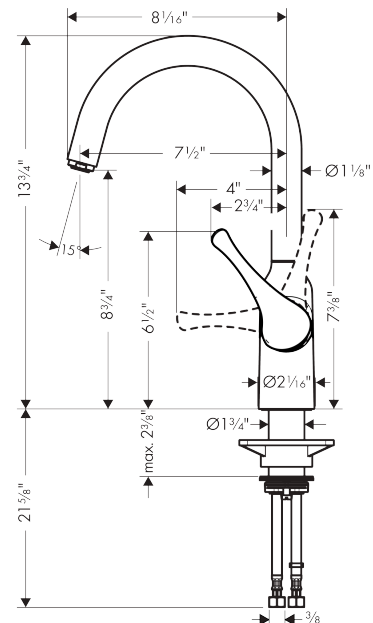

**Allegro N
Bar Faucet, 1.75 GPM**

Finishes : **steel optic** Part no. : **71845801**

Description

Features

- Swivel range 360°
- Laminar spray
- Single-hole installation
- Flow: 1.75 GPM (6.6 L/Min)
- Ceramic cartridge
- 3/8" hoses

Item details

List Price \$ 483.00

Technology

Compliance

Product image

Scale drawing

Allegro N
Bar Faucet, 1.75 GPM
 Finishes : **steel optic**

Part no. : **71845801**

Exploded drawing

Year of production: >06/19

Allegro N
Bar Faucet, 1.75 GPM
 Finishes : **steel optic** Part no. : **71845801**

Spare parts list

Year of production: >06/19

Pos.	Description	Part no.	Price	PU
1	spout cpl.	93347800	-	1
2	screw cover	96338000	-	1
3	O-ring 36x2	98156000	-	1
4	sealing set	92646000	-	1
5	flange	97406800	-	1
6	O-Ring 14x2,5	98189000	-	1
7	O-Ring 32x2	98193000	-	1
8	screw	97662000	-	1
9	nut	93346000	-	1
10	axialring	97558000	-	1
11	locking screw for handle	95140000	-	1
12	cartridge, assy	92730000	-	1
13	O-ring 38x2	98396000	-	1
14	O-ring 44x2,5	98162000	-	1
15	support	97523000	-	1
16	fixing set (special)	93253000	-	1
17	lever collar	97548000	-	1
18	O-ring 6,6x1,6	93019000	-	1
19	connection hose 35½" M8x0,75 3/8"	96316001	-	1
20	aerator laminar	93649800	-	1
21	handle	93496800	-	1