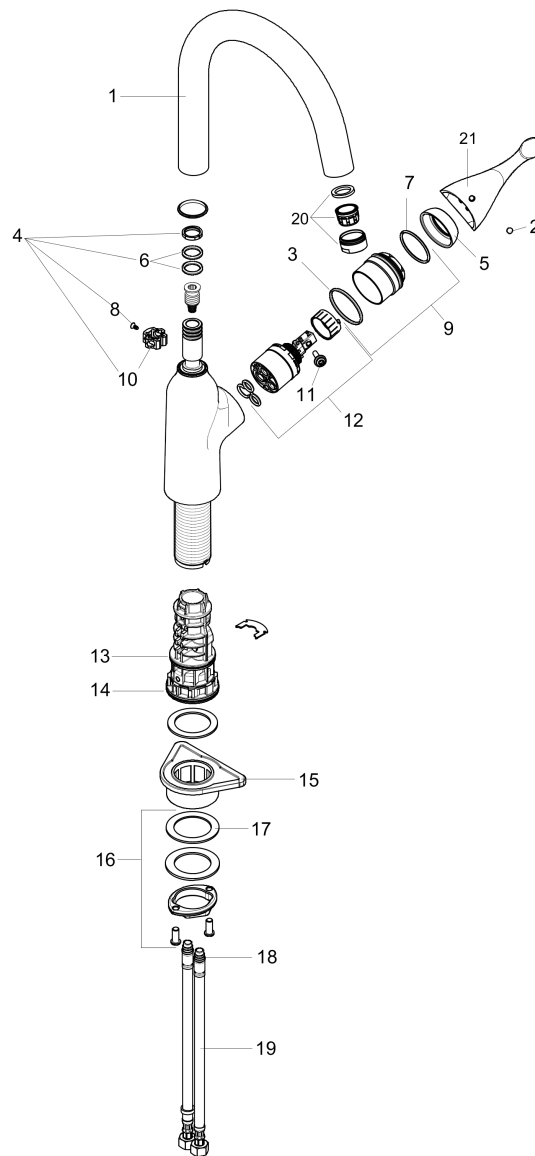

**Allegro N
Bar Faucet, 1.75 GPM**

Finishes : **steel optic** Part no. : **71845801**

Description

Features

- Swivel range 360°
- Laminar spray
- Single-hole installation
- Flow: 1.75 GPM (6.6 L/Min)
- Ceramic cartridge
- 3/8" hoses

Item details

List Price \$ 483.00

Technology

Compliance

Product image

Scale drawing

Allegro N
Bar Faucet, 1.75 GPM
 Finishes : **steel optic**

Part no. : **71845801**

Exploded drawing

Year of production: >06/19

Allegro N
Bar Faucet, 1.75 GPM
 Finishes : **steel optic** Part no. : **71845801**

Spare parts list

Year of production: >06/19

Pos.	Description	Part no.	Price	PU
1	spout cpl.	93347800	-	1
2	screw cover	96338000	-	1
3	O-ring 36x2	98156000	-	1
4	sealing set	92646000	-	1
5	flange	97406800	-	1
6	O-Ring 14x2,5	98189000	-	1
7	O-Ring 32x2	98193000	-	1
8	screw	97662000	-	1
9	nut	93346000	-	1
10	axialring	97558000	-	1
11	locking screw for handle	95140000	-	1
12	cartridge, assy	92730000	-	1
13	O-ring 38x2	98396000	-	1
14	O-ring 44x2,5	98162000	-	1
15	support	97523000	-	1
16	fixing set (special)	93253000	-	1
17	lever collar	97548000	-	1
18	O-ring 6,6x1,6	93019000	-	1
19	connection hose 35½" M8x0,75 3/8"	96316001	-	1
20	aerator laminar	93649800	-	1
21	handle	93496800	-	1