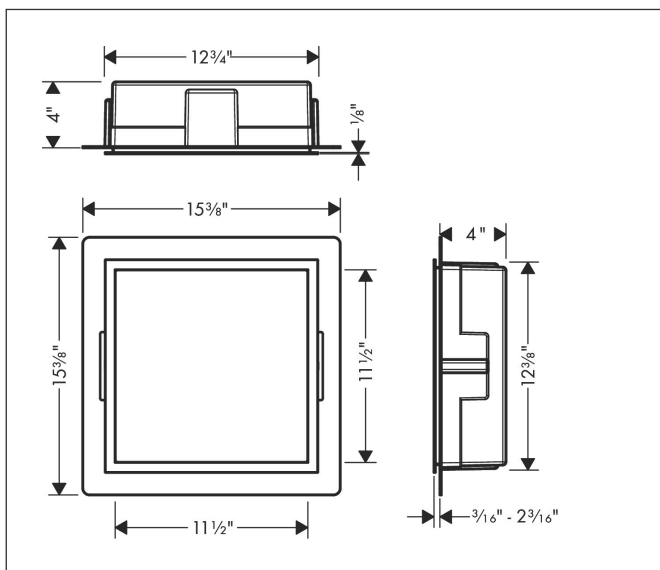

Brand hansgrohe
 Art. Name **XtraStoris Individual** Wall niche Matte Black with design frame 12"x 12"x 4"
 Art. Nr. 56098990
 Surface polished gold optic
 Pos. 1

Product Picture

Features

- Consists of: wall niche with design frame, sealing set
- Body colour: matte black
- Installation depth: 100 mm
- Where to use: new construction, renovation
- Easy to clean surface
- Suitable for use in wet areas
- Wall type: solid wall construction, drywall construction
- Material sealing set: Polystyrene (PS)
- Material wall niche: Stainless Steel 304 (1.4301)
- With 2 mm thick design frame
- Dimensions wall niche: 300 x 300 x 100 mm (HxWxD)
- Required dimensions for sealing set: 313 x 325 x 100 mm (HxWxD)

Drawing

Technology