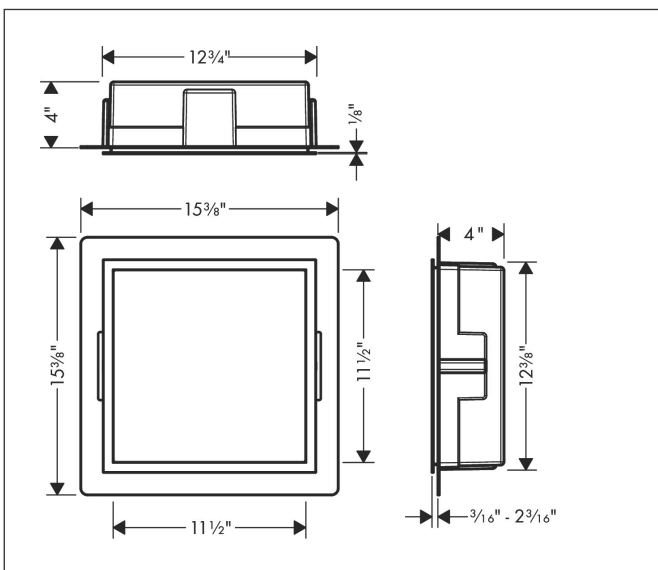

Brand hansgrohe
 Art. Name **XtraStoris Individual** Wall niche Matt Black with design frame 12"x 12"x 4"
 Art. Nr. 56098800
 Surface Brushed Stainless Steel
 Pos. 1

Product Picture

Features

- Consists of: wall niche with design frame, sealing set
- Body colour: matte black
- Installation depth: 100 mm
- Where to use: new construction, renovation
- Easy to clean surface
- Suitable for use in wet areas
- Wall type: solid wall construction, drywall construction
- Material sealing set: Polystyrene (PS)
- Material wall niche: Stainless Steel 304 (1.4301)
- With 2 mm thick design frame
- Dimensions wall niche: 300 x 300 x 100 mm (HxWxD)
- Required dimensions for sealing set: 313 x 325 x 100 mm (HxWxD)

Drawing

Technology