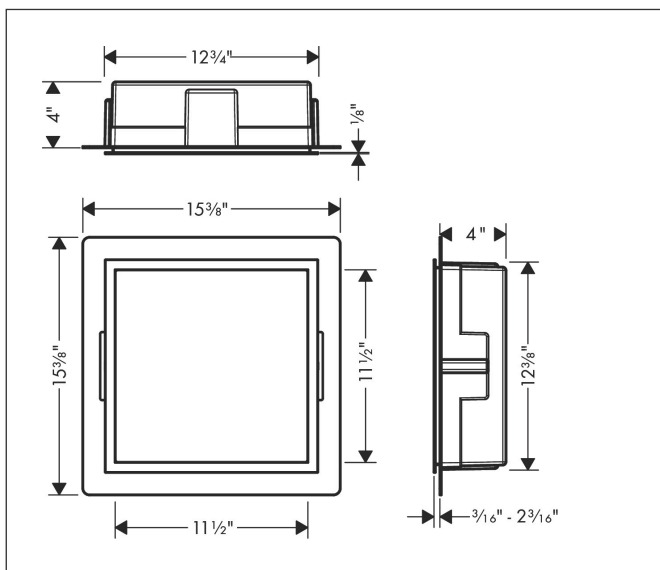

Brand hansgrohe
Art. Name **XtraStoris Individual** Wall niche Matt White with design frame 12"x 12"x 4"
Art. Nr. 56099140
Surface brushed bronze
Pos. 1

Product Picture

Features

- Consists of: wall niche with design frame, sealing set
- Body colour: Matt White
- Installation depth: 100 mm
- Where to use: new construction, renovation
- Easy to clean surface
- Suitable for use in wet areas
- Wall type: solid wall construction, drywall construction
- Material sealing set: Polystyrene (PS)
- Material wall niche: Stainless Steel 304 (1.4301)
- With 2 mm thick design frame
- Dimensions wall niche: 300 x 300 x 100 mm (HxWxD)
- Required dimensions for sealing set: 313 x 325 x 100 mm (HxWxD)

Drawing

Technology