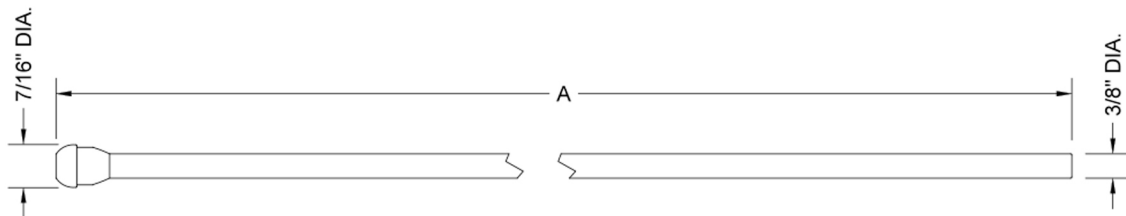

Flexible Smooth Copper 3/8" O.D. x 30" Long Faucet Supply Tube

Model #: 663-

FEATURES:

- Use with 3/8" O.D. supply valves

AVAILABLE FINISHES:

Polished Chrome (PCH)	Satin Chrome (SC)	Bronze Umber (BU)
Satin Nickel (SN)	Pewter (PEW)	Caramel Bronze (CB)
Polished Nickel (PN)	Antique Brass (AB)	Antique Copper (ACU)
Oil-Rubbed Bronze (ORB)	Polished Brass (PB)	Polished Copper (PCU)
Vintage Bronze (VB)	Satin Brass (SB)	Rose Gold (RG)
Matte Black (MBK)	Satin Gold (SG)	Polished Gold (PG)
Black Nickel (BKN)	Bombay Gold (BG)	Jewelers Gold (JG)
Europa Bronze (EB)	White (WH)	Sedona Beige (SDB)
Tristan Brass (TB)	Unlacquered Brass (ULB)	Satin Cooper (SCU)

SPECIFICATION DRAWING:

JACLO FAUCET SUPPLY TUBE		
PART. #	DESCRIPTION	A
661-	3/8" OD x 12" FAUCET SUPPLY TUBE	12"
662-	3/8" OD x 20" FAUCET SUPPLY TUBE	20"
663-	3/8" OD x 30" FAUCET SUPPLY TUBE	30"
664-	3/8" OD x 36" FAUCET SUPPLY TUBE	36"