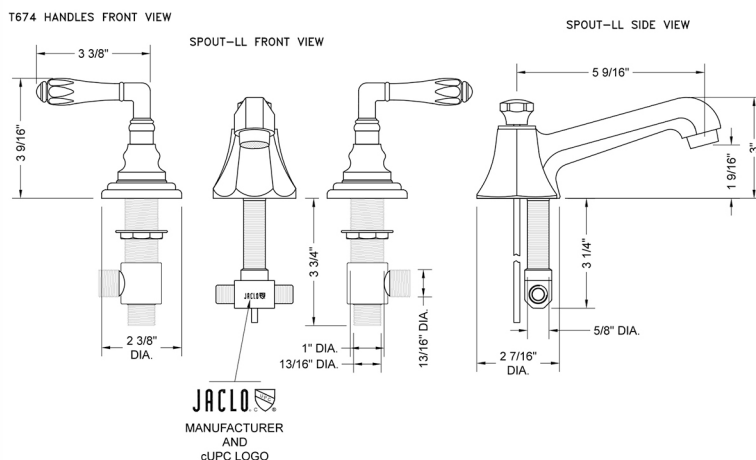

SPECIFICATION DRAWING: