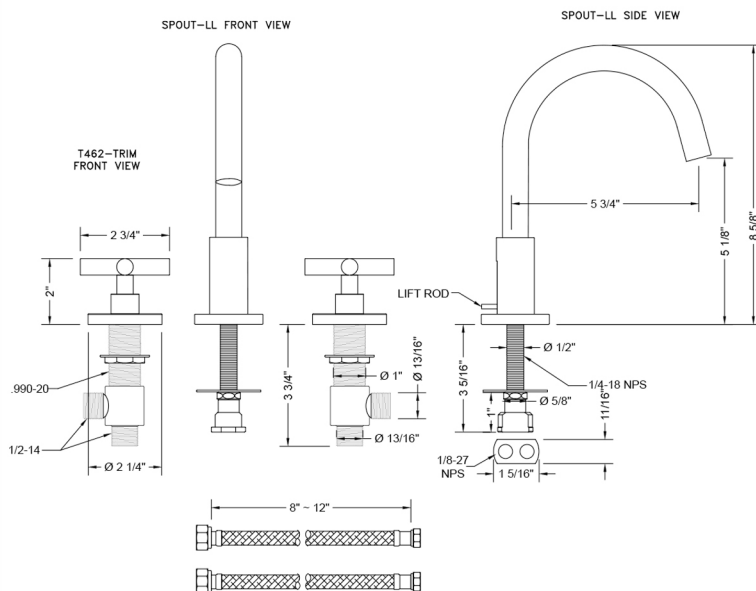

## FEATURES:

- All brass 8" - 12" widespread faucet includes brass pop-up drain with overflow
- 1/4 turn ceramic valves
- Swivel Spout (For Stationary Spout option, contact JACLO)
- Available Flow Rates: 1.5, 1.2 & 0.5 GPM. Additional flow rate (aerator) options available. Contact JACLO.
- 5 3/4" spout reach
- Spout Hole Size Min-Max: 1 1/2" - 1 7/8"
- Valve Hole Size Min-Max: 1 1/8" - 1 5/8"

## SPECIFICATION DRAWING: