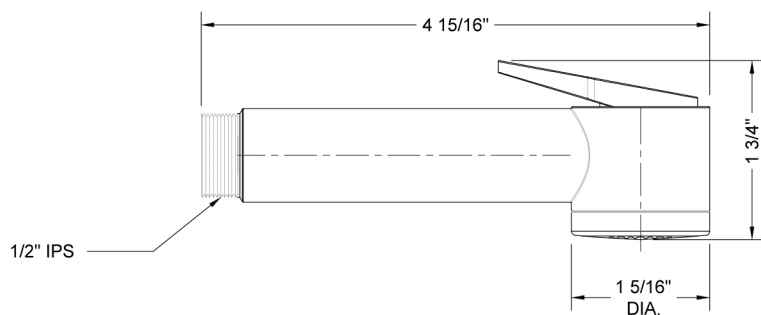

SPRAY PATTERNS:

COMPLIANCES:

Complies with: ASME A112.18.1-2012/CSA B125.1-12