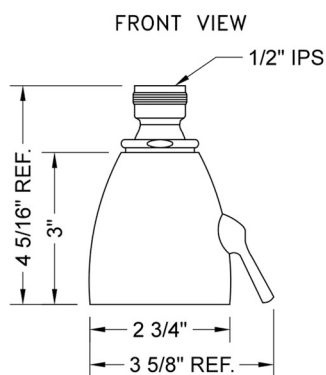

SPECIFICATION DRAWING:

BOTTOM VIEW

JACLO

7.6 L/min 2.0 GPM | A112.18.1M

MANUFACTURER
AND
cUPC LOGO

"JACLO." LOGO

SPRAY PATTERNS:

COMPLIANCES:

Complies with: ASME A112.18.1-2012/CSA B125.1-12