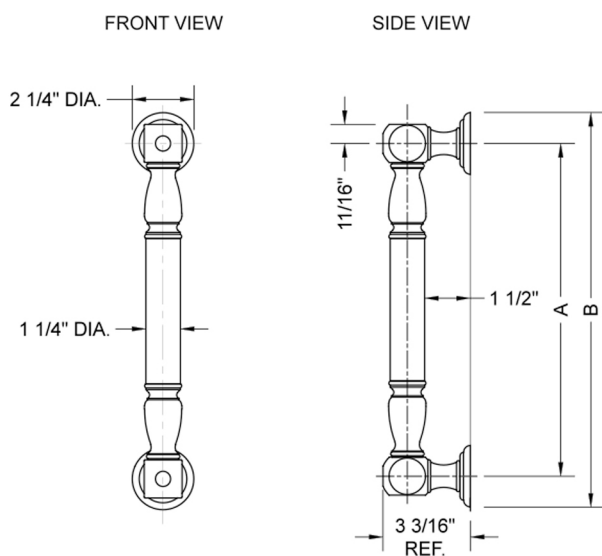

## 48" G20 Straight Grab Bar

Model #: G20-48-

### FEATURES:

- ADA compliant when properly installed
- All brass construction, fully polished & plated
- All grab bars can be custom sized. Contact JACLO for pricing & availability
- Optional handshower sliders and toilet paper/wash cloth holders can be added only upon initial order
- Grab bars over 32" REQUIRE a middle post

### SPECIFICATION DRAWING:

BRASS LUXURY GRAB BAR			
PART. #	DESCRIPTION	A	B
G20-12-XX	12" CENTER TO CENTER	12"	14 1/4"
G20-16-XX	16" CENTER TO CENTER	16"	18 1/4"
G20-18-XX	18" CENTER TO CENTER	18"	20 1/4"
G20-24-XX	24" CENTER TO CENTER	24"	26 1/4"
G20-32-XX	32" CENTER TO CENTER	32"	34 1/4"
*NOTE: GRAB BARS OVER 32" REQUIRE A MIDDLE POST			
G20-36-XX	36" CENTER TO CENTER	36"	38 1/4"
G20-42-XX	42" CENTER TO CENTER	42"	44 1/4"
G20-48-XX	48" CENTER TO CENTER	48"	50 1/4"
G20-60-XX	60" CENTER TO CENTER	60"	62 1/4"