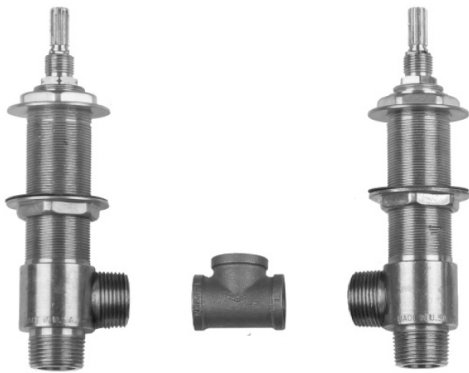

CUBIX® Roman Tub Rough Kit
Model #: J-6914

FEATURES:

- Rough in kit for roman tub
- ¾" 1/4 turn high flow 12 GPM @ 60 PSI ceramic valves
- ¾" IPS brass tee
- Required with Cubix® Roman tub set trims

AVAILABLE FINISHES:
N/A

SPECIFICATION DRAWING: