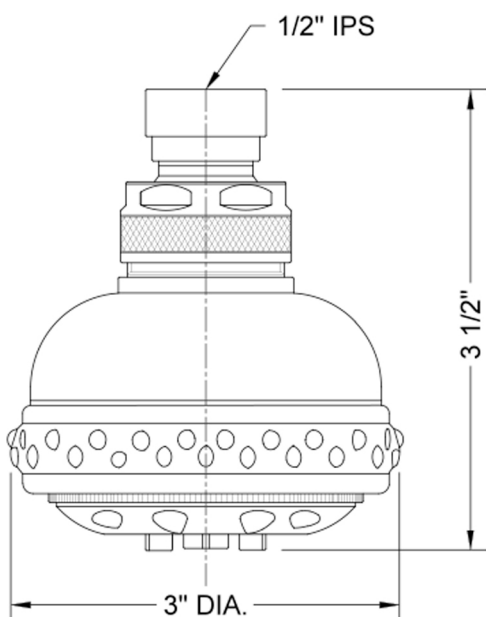

Leticia Showerhead- 1.75 GPM

Model #: S129-1.75-

FEATURES:

- 5 function showerhead with 3" face
- 1/2" IPS adjustable brass ball joint to adjust angle of showerhead
- Rubber ring for easy grip, no slip adjustment of functions
- Ideal for low water pressure
- Available flow rates: 2.5, 2.0, 1.75 & 1.5 GPM

SPECIFICATION DRAWING:

SPRAY PATTERNS: