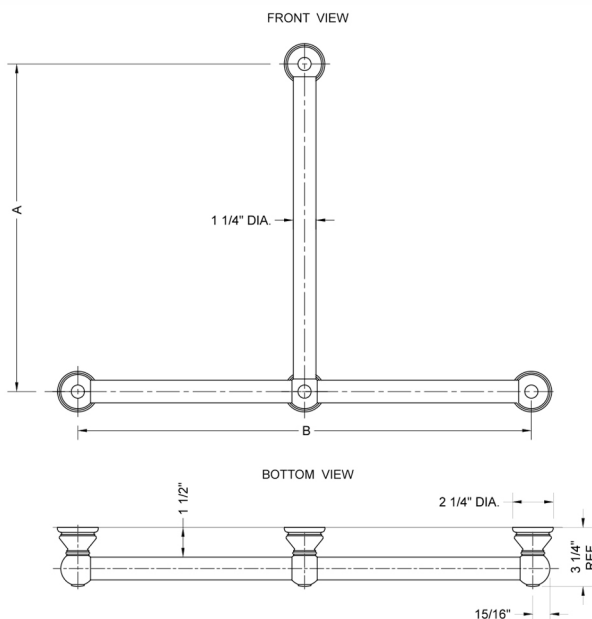

## T30 Smooth 24H x 32W T Grab Bar

**Model #: T30-24H-32W-**

### FEATURES:

- ADA compliant when properly installed
- All brass construction, fully polished & plated
- All grab bars can be custom sized. Contact JACLO for pricing & availability
- Optional handshower sliders and toilet paper/wash cloth holders can be added only upon initial order
- Grab bars over 32" REQUIRE a middle post

### SPECIFICATION DRAWING:

BRASS LUXURY GRAB BAR			
PART. #	DESCRIPTION	A H	B W
T30-24H-24W	CENTER TO CENTER	24"	24"
T30-24H-32W	CENTER TO CENTER	24"	32"
T30-32H-24W	CENTER TO CENTER	32"	24"
T30-32H-32W	CENTER TO CENTER	32"	32"