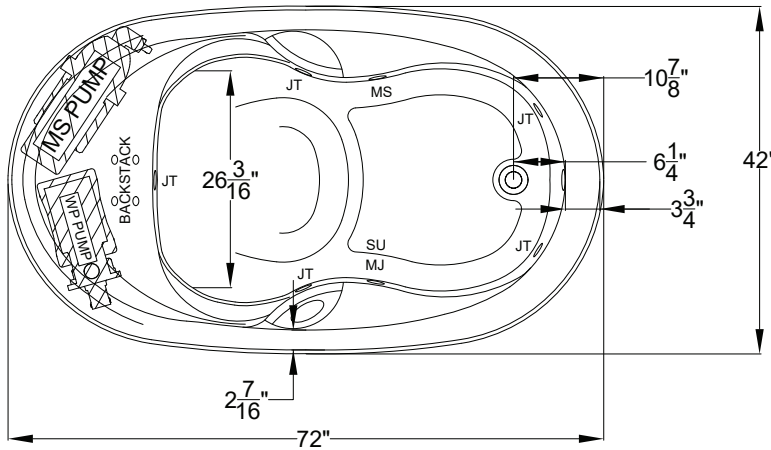

## Designer Collection Specifications

### MicroSilk<sup>®</sup> - Whirlpool

Drop In Hole Size

Patents recieved or pending.

Note: Dimensional Tolerances: ±1/4"

<b>Drop-in-Hole Size:</b>	See Diagram
<b>Operating Capacity:</b>	66 Gal.
<b>Overflow Capacity:</b>	86 Gal.
<b>Floor Loading / sq.ft.:</b>	58.lbs.
<b>Carton Weight:</b>	186 lbs.
<b>Cube:</b>	51.8 ft. <sup>3</sup>