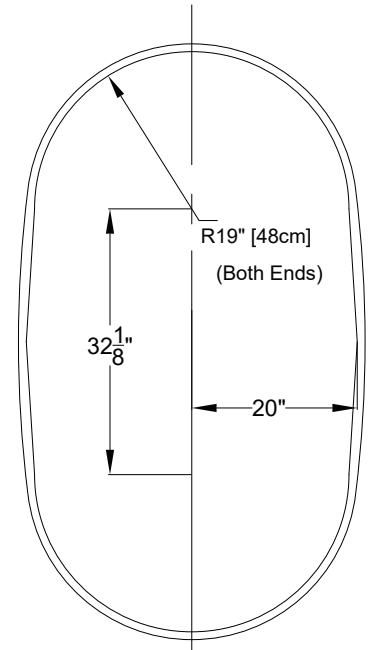

### MicroSilk<sup>®</sup> - Whirlpool

Drop In Hole Size

Patents recieved or pending.

Note: Dimensional Tolerances: ±1/4"

<b>Drop-in-Hole Size:</b>	See Diagram
<b>Operating Capacity:</b>	66 Gal.
<b>Overflow Capacity:</b>	86 Gal.
<b>Floor Loading / sq.ft.:</b>	58.lbs.
<b>Carton Weight:</b>	186 lbs.
<b>Cube:</b>	51.8 ft. <sup>3</sup>