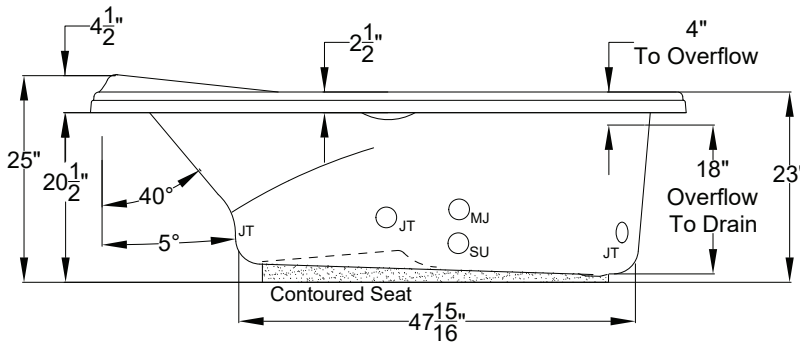

### MicroSilk<sup>®</sup> - Whirlpool

Drop In Hole Size

Patents recieved or pending.

Note: Dimensional Tolerances: ±1/4"

<b>Drop-in-Hole Size:</b>	See Diagram
<b>Operating Capacity:</b>	66 Gal.
<b>Overflow Capacity:</b>	86 Gal.
<b>Floor Loading / sq.ft.:</b>	58.lbs.
<b>Carton Weight:</b>	186 lbs.
<b>Cube:</b>	51.8 ft. <sup>3</sup>