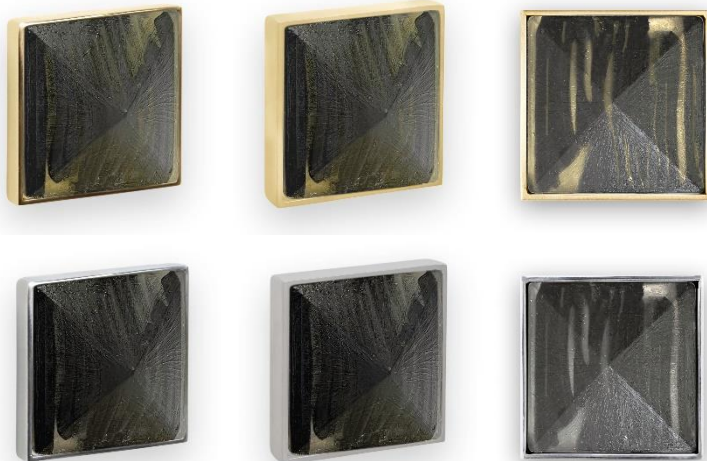

AVAILABLE FINISHES

	PB	VH006PB-06 Polished Brass Handle Black Tiger Glass
	SB	VH006SB-06 Satin Brass Handle Black Tiger Glass
	PN	VH006PN-06 Polished Nickel Handle Black Tiger Glass
	SN	VH006SN-06 Satin Nickel Handle Black Tiger Glass

Shown in (SB) Satin Brass Handle

INSTALLATION

We recommend consulting a professional if you are unfamiliar with installing hardware, vanities, bathroom fixtures, and plumbing. Linkasink accepts no liability for any damage to the floor, walls, plumbing, or personal injury during installation.

CARE

Clean with a damp cloth. Avoid any harsh abrasives, chemicals, and acidic cleaning products. A paste wax may be applied periodically to the metal part of the drain to protect the finish and help with water spotting.

WARRANTY

Linkasink warrants our product to be free from manufacturing defect for the life of the product. Warranty does not cover improper care, neglect, abuse, or normal wear-and-tear.

Dimensions are approximate