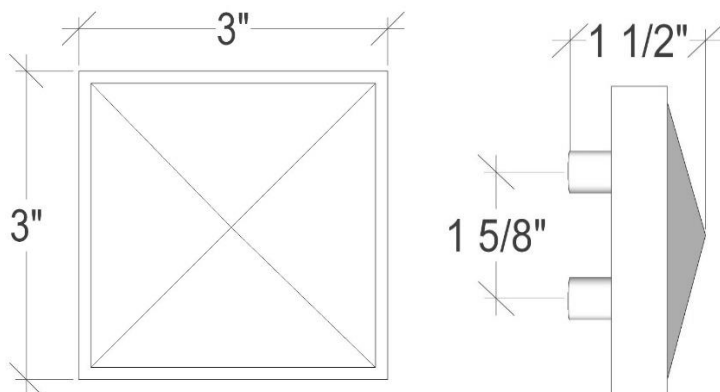

DIMENSIONS WILL VARY

DO NOT use this sheet as a guide for templating. Due to the handmade nature of each product, templates are not provided.