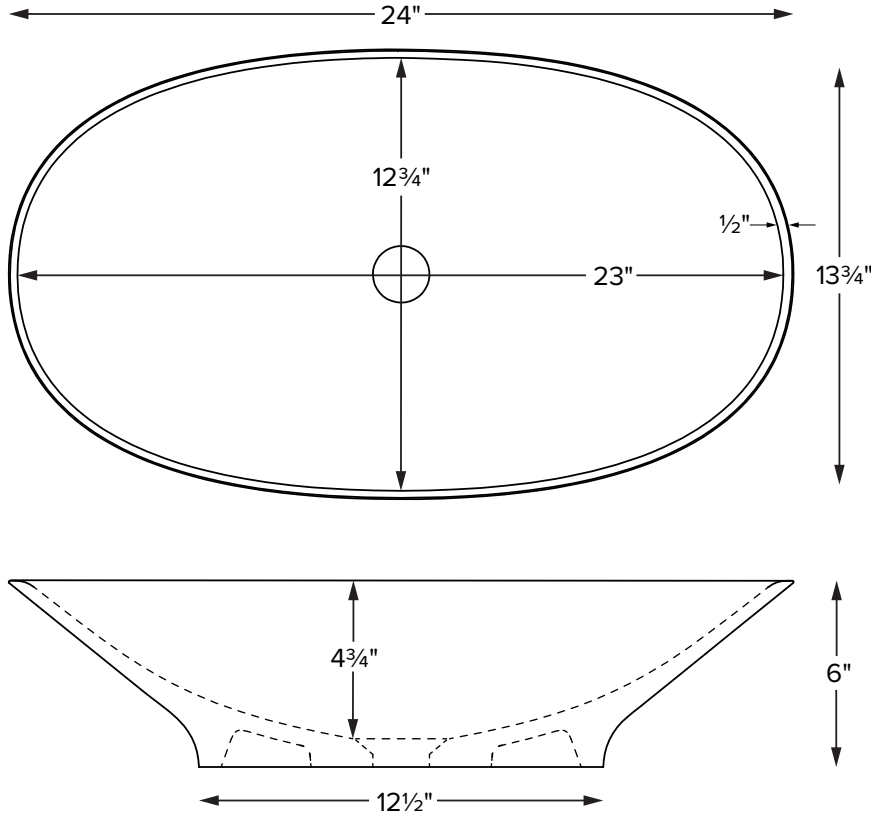

Michelina

MODEL 601
24" x 13.75" x 6"
VESSEL STYLE
<b>Mineral Composite</b>
18 lbs / 8 kg

Base dimensions on counter top: 12 1/2" x 8 1/4"  
 Always measure sink on-site to ensure cut-out accuracy.

**Sink Options and Pricing**

- White, matte finish (MWH)
- Gray, matte finish only (MGY)
- Black, matte finish only (MBK)

**ORDERING AND INSTALLATION**

- 1.75" drain opening
- Accommodates 1.25" to 1.5" OD lavatory drain kit
- Not available with an overflow
- One-piece construction
- Limited Lifetime Residential Product Warranty

• Before discarding packaging, check for accessories that may be inside.  
 • All product measurements are ±1/2".  
 • Specifications and configurations are subject to change without notice.  
 • Measurements herein supersede all others published prior to publication date below.