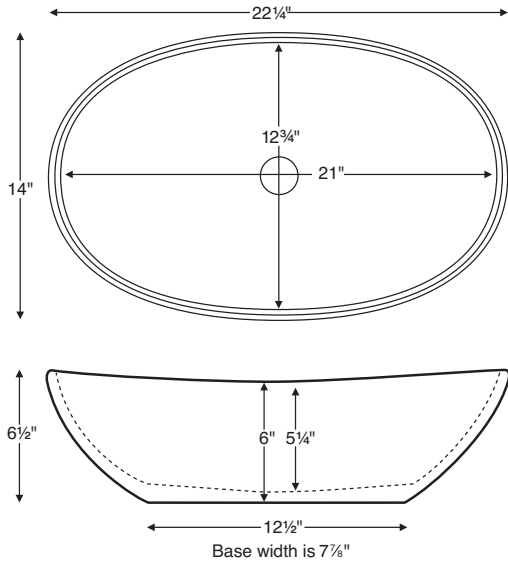

Elise

Vessel style sink rests on top of the vanity.

MODEL 715
22.25" x 14" x 6.5"
VESSEL STYLE
<b>SculptureStone®</b>
26 lbs / 12 kg

Cut-out for the drain installation required.

**Sink Options and Pricing**

• Before discarding packaging, check for accessories that may be inside.  
 • All product measurements are ±1/2".  
 • Specifications and configurations are subject to change without notice.  
 • Measurements herein supersede all others published prior to publication date below.