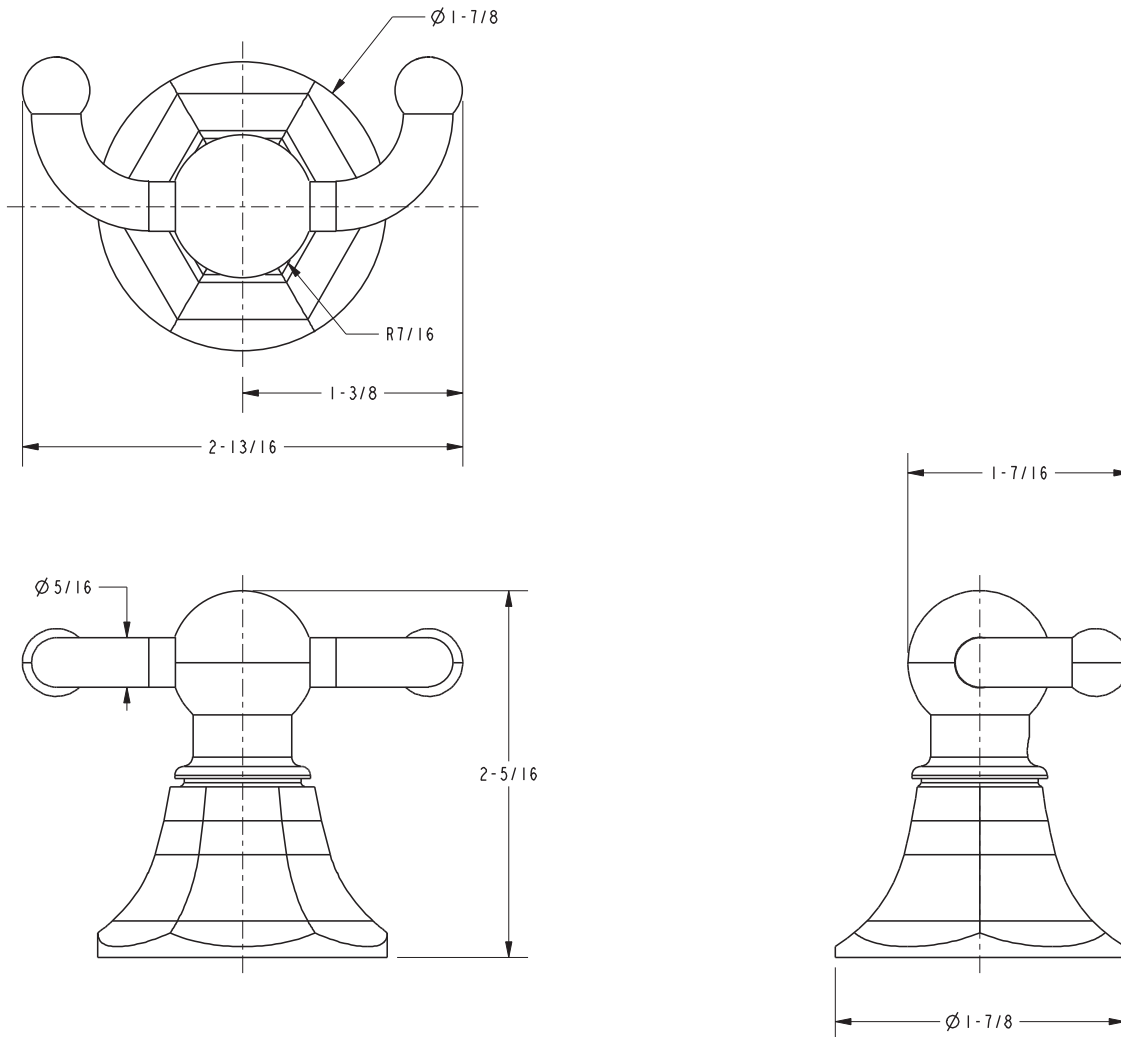

METROPOLE

Robe Hook **1200-1660**

Features

- Solid brass construction
- Complements Metropole product series

Codes / Standards Compliance

Meets or exceeds the following at date of manufacture:

- All applicable US Federal and State material regulations

Model	Description	Colors Finishes				
1200-1660	Double Robe Hook	<input type="checkbox"/> 10B	<input type="checkbox"/> 15	<input type="checkbox"/> 15S	<input type="checkbox"/> 26	<input type="checkbox"/> Other

Product Specification Add "Color / Finish" suffix to Model number, below.

The Double Robe Hook shall be made of solid brass construction. Double Robe Hook shall complement Newport Brass Metropole product series. Double Robe Hook shall be Newport Brass Model 1200-1660/____ .

1200-1660

PRODUCT DIMENSIONS (Units are in inches)

Metropole Robe Hook
1200-1660

NEWPORT BRASS
Flawless Beauty. From Faucet to Finish.™