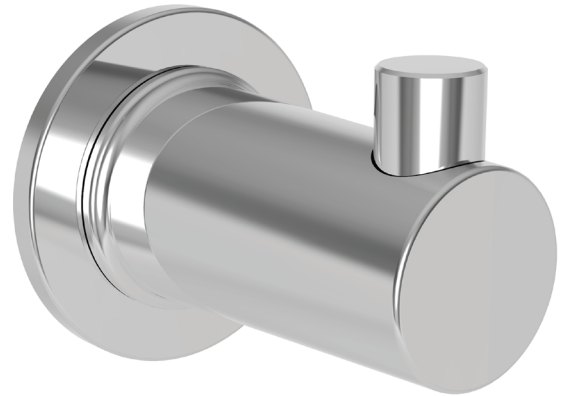

DORRANCE

Single Robe Hook

42-12

Features

- Solid brass construction
- Complements Dorrance product series

Codes / Standards Compliance

Meets or exceeds the following at date of manufacture:

- All applicable US Federal and State material regulations

Colors / Finishes

- 10B: Oil Rubbed Bronze
- 15: Polished Nickel
- 15S: Satin Nickel - PVD
- 26: Polished Chrome
- Other: Refer to the Newport Brass catalog for additional color/finish options.

Specified Model

Model	Description	Colors Finishes
42-12	Single Robe Hook	<input type="checkbox"/> 10B <input type="checkbox"/> 15 <input type="checkbox"/> 15S <input type="checkbox"/> 26 <input type="checkbox"/> Other

Product Specification: Add "Color / Finish" suffix to Model number, below.

The Single Robe Hook shall be made of solid brass construction. Single Robe Hook shall complement Newport Brass Dorrance product series. Single Robe Hook shall be Newport Brass Model 42-12/____ .