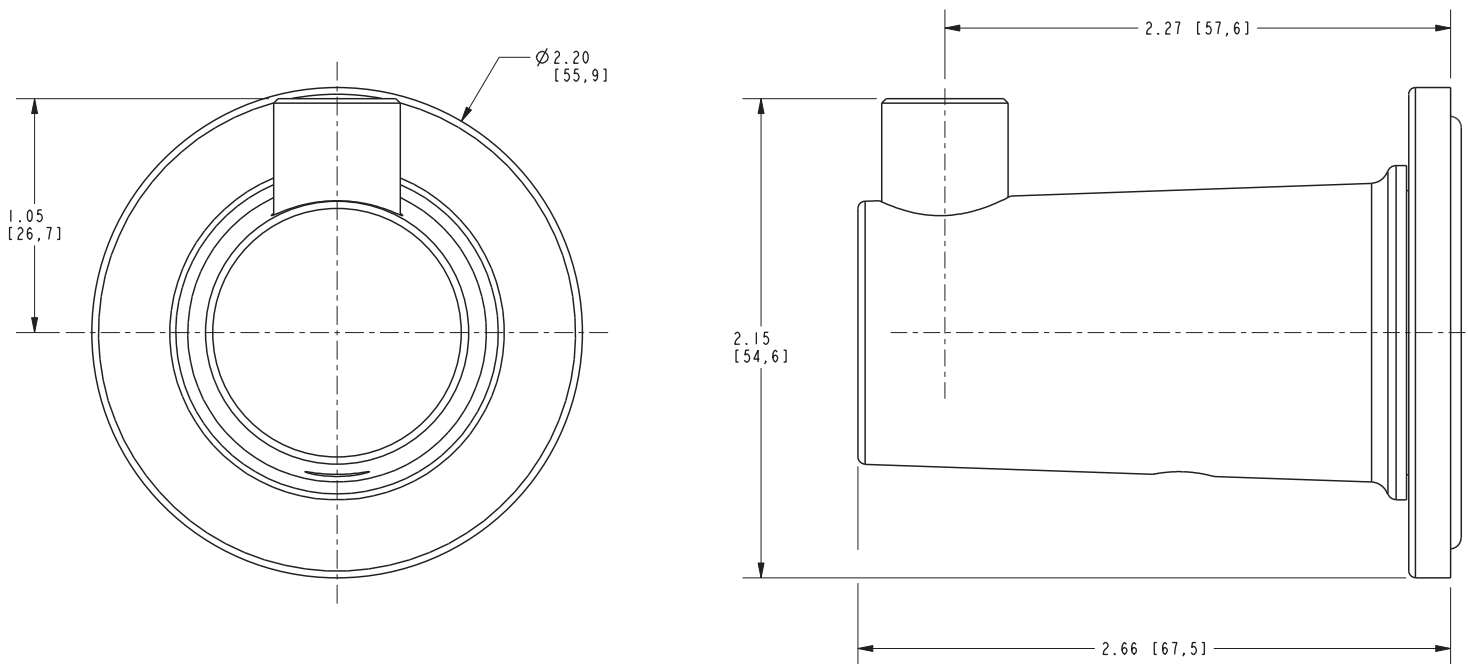

DORRANCE

Single Robe Hook

42-12

Features

- Solid brass construction
- Complements Dorrance product series

Codes / Standards Compliance

Meets or exceeds the following at date of manufacture:

- All applicable US Federal and State material regulations

42-12

PRODUCT DIMENSIONS *(Units are in inches)*

Dorrance Single Robe Hook
42-12