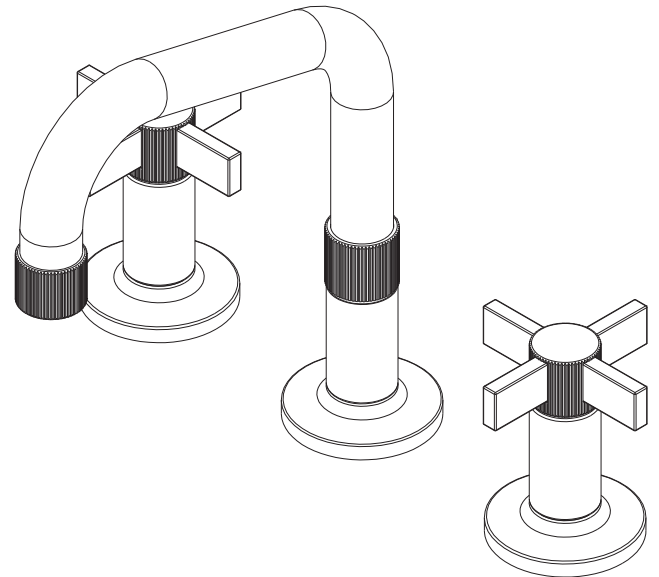

Widespread Lavatory Faucet
3240

Features

- Solid brass construction
- Brass valve bodies
- Quarter-turn washerless ceramic disc valve cartridges
- Spout assembly with integral supply hoses
- Push Pop-Up drain with tailpiece
- 5.00" (12.7 cm) spout height at outlet
- 6.13" (15.6 cm) spout reach (c-c)
- For 8" (20.3 cm) centers - Maximum 20" (50.8 cm)
- ADA Compliant
- 1.2 GPM (4.5 LPM) Max

Codes / Standards Compliance

Meets or exceeds the following at date of manufacture:

- ASME A112.18.1/CSA B125.1-18
- IAMPO/cUPC
- NSF/ANSI 61, SECTION 9
- NSF/ANSI 372
- IPC
- ADA & ICC/ANSI A117.1
- Energy Policy Act of 1992
- EPA WaterSense
- California Energy Commission
- All applicable US Federal and State material regulations

Colors / Finishes

- 10B: Oil Rubbed Bronze
- 15: Polished Nickel
- 15S: Satin Nickel - PVD
- 26: Polished Chrome
- Other: Refer to the Newport Brass catalog for additional color/finish options.

Specified Model

Model	Description	Colors | Finishes
3240	Widespread Lavatory Faucet	☐ 10B ☐ 15 ☐ 15S ☐ 26 ☐ Other

Product Specification Add "Color / Finish" suffix to Model number, below.

The two-handle Widespread Lavatory Faucet shall be made of solid brass construction. Faucet shall incorporate a spout assembly with integral supply hoses and feature brass valve bodies with quarter-turn washerless ceramic disc valve cartridges. Faucet shall have a 1.2 gallon (4.5 liter) per minute maximum flow rate. Product shall be for 8" (20.3 cm) centers - Maximum 20" (50.8 cm). Product shall incorporate a 5.00" (12.7 cm) spout height at outlet and a 6.13" (15.6 cm) spout reach (c-c). Faucet shall include a Push Pop-Up drain with tailpiece and incorporate cross handles. Widespread Lavatory Faucet shall be Newport Brass Model 3240/____ .