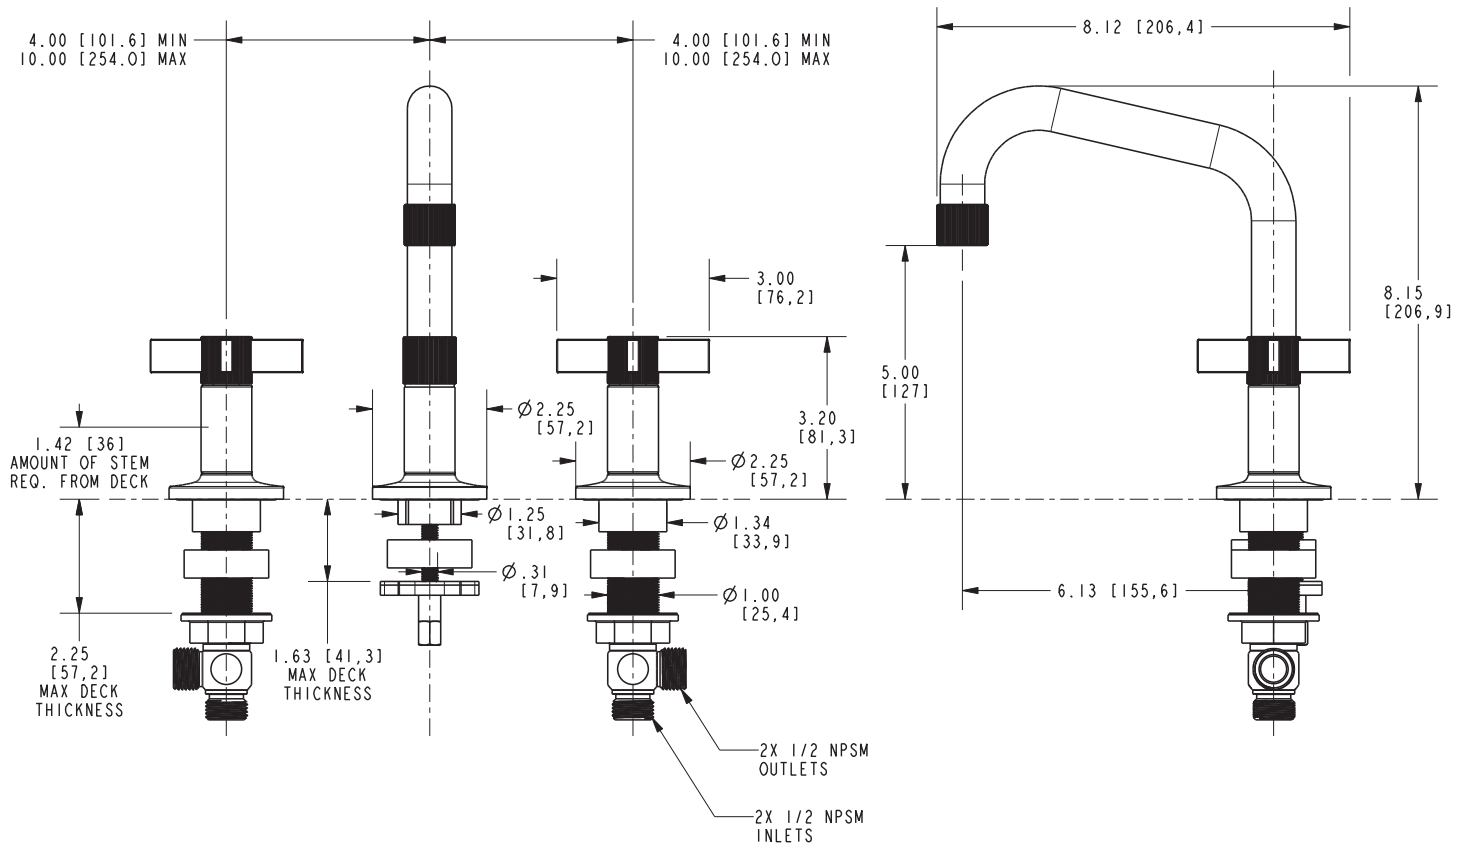

Widespread Lavatory Faucet
3240

Features

- Solid brass construction
- Brass valve bodies
- Quarter-turn washerless ceramic disc valve cartridges
- Spout assembly with integral supply hoses
- Push Pop-Up drain with tailpiece
- 5.00" (12.7 cm) spout height at outlet
- 6.13" (15.6 cm) spout reach (c-c)
- For 8" (20.3 cm) centers - Maximum 20" (50.8 cm)
- ADA Compliant
- 1.2 GPM (4.5 LPM) Max

Product Specification Add "Color / Finish" suffix to Model number, below.

The two-handle Widespread Lavatory Faucet shall be made of solid brass construction. Faucet shall incorporate a spout assembly with integral supply hoses and feature brass valve bodies with quarter-turn washerless ceramic disc valve cartridges. Faucet shall have a 1.2 gallon (4.5 liter) per minute maximum flow rate. Product shall be for 8" (20.3 cm) centers - Maximum 20" (50.8 cm). Product shall incorporate a 5.00" (12.7 cm) spout height at outlet and a 6.13" (15.6 cm) spout reach (c-c). Faucet shall include a Push Pop-Up drain with tailpiece and incorporate cross handles. Widespread Lavatory Faucet shall be Newport Brass Model 3240/____ .

3240

PRODUCT DIMENSIONS *(Units are in inches)*

Product Dimensions are provided for reference only. For specific product installation guidelines, please reference the Installation Instructions of the product being installed.