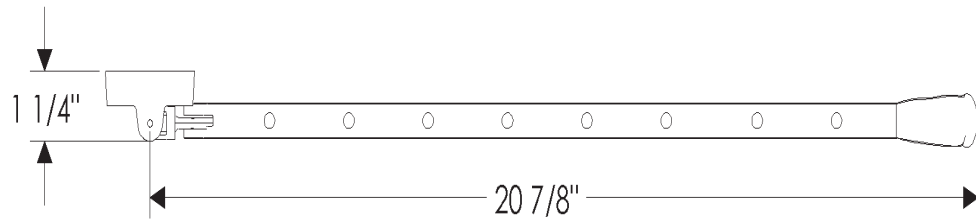

# ROCKY MOUNTAIN®

H A R D W A R E

CA20  
Casement Adjustor