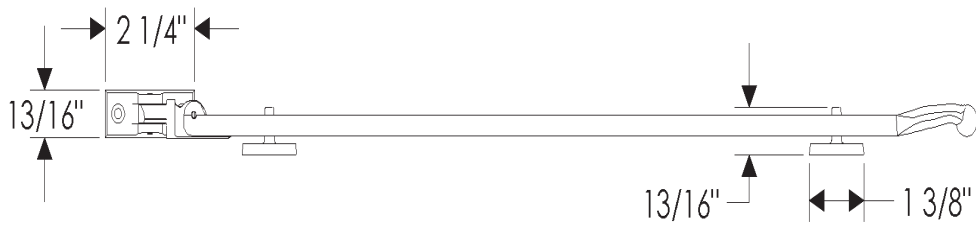

# ROCKY MOUNTAIN®

H A R D W A R E

CA20  
Casement Adjustor