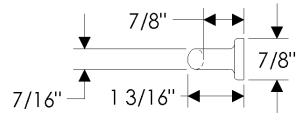

CK400
Front Mounting
Sash Cabinet Pull, 3 13/16"

CK344
Front Mounting
Sash Cabinet Pull, 9 7/8"

Front Mounting
Sash Cabinet Pulls