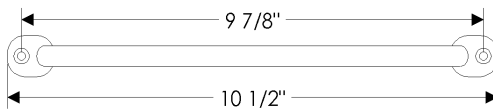

CK400
Front Mounting
Sash Cabinet Pull, 3 13/16"

CK344
Front Mounting
Sash Cabinet Pull, 9 7/8"

Front Mounting
Sash Cabinet Pulls