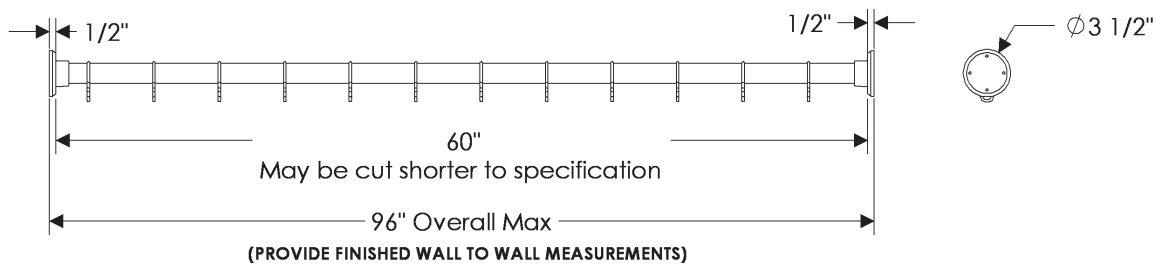

# ROCKY MOUNTAIN®

H A R D W A R E

Cross Section of Bar and Hook

SR  
Shower Curtain Rod (60")  
and brackets with 12 Hooks