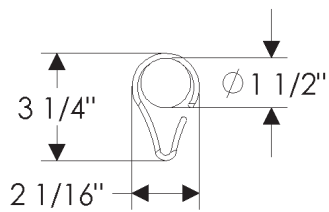

# ROCKY MOUNTAIN®

H A R D W A R E

Cross Section of Bar and Hook

SR  
Shower Curtain Rod (60")  
and brackets with 12 Hooks