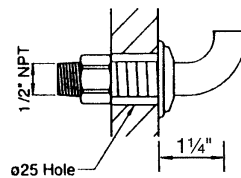

* For CA/VT, place a "-2" at end of model number for code compliant product. (Example A3608LMAPC-2)

Consult your local ROHL showroom for additional information and specifications. For complete warranty details and a list of showrooms, go to www.rohlhome.com.