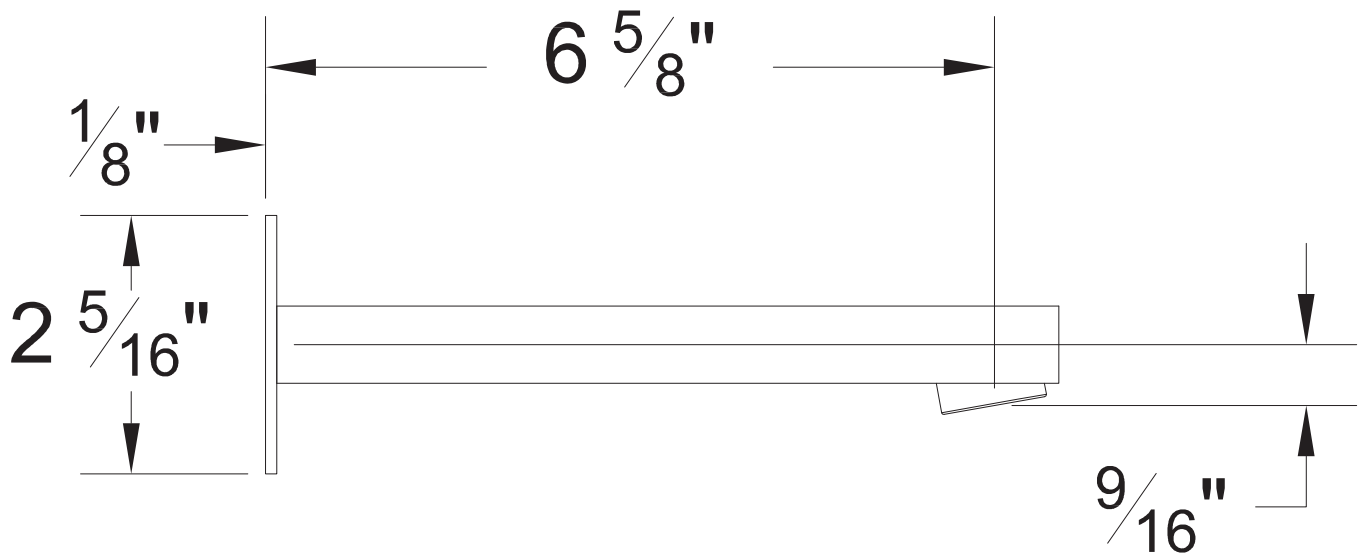

PRODUCT SPECIFICATION SHEET

ITEM # 2818ST Tub spout

- 1/2" female connection
- 6-5/8" overall length
- Solid brass

The measurements shown are for reference only. Products and specifications shown are subject to change without notice.