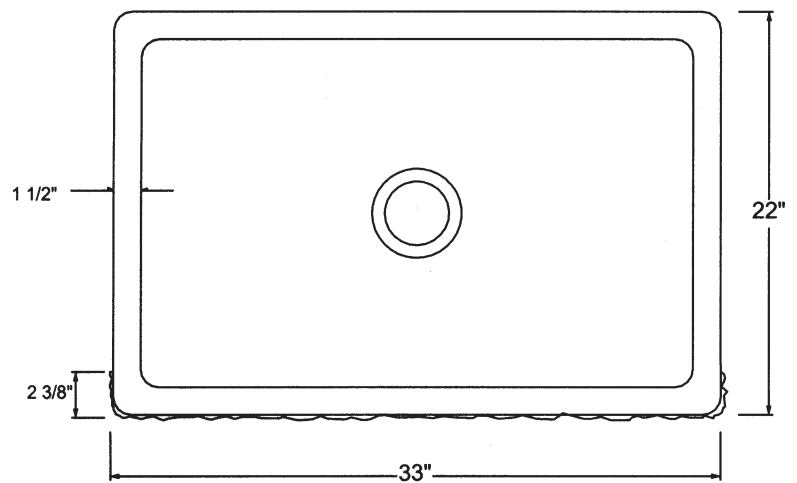

Will fit most 3-1/2" drain assemblies or disposals. Do not use plumber's putty.

**NOTE:** due to size variations, final cabinet and countertop construction should be done with the sink on hand.

Approx 300 lbs.

TOP VIEW

FRONT VIEW

SIDE VIEW