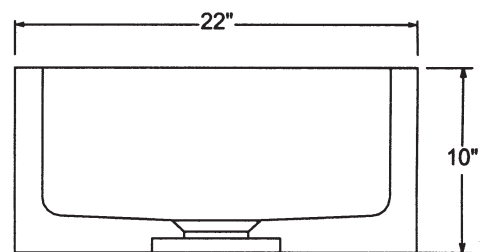

Will fit most 3-1/2" drain assemblies or disposals. Do not use plumber's putty.

**NOTE:** due to size variations, final cabinet and countertop construction should be done with the sink on hand.

Approx 300 lbs.

TOP VIEW

FRONT VIEW

SIDE VIEW