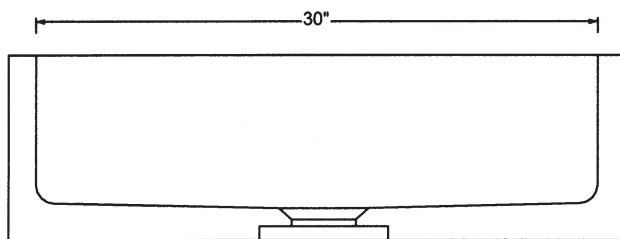

Will fit most 3-1/2" drain assemblies or disposals. Do not use plumber's putty.

**NOTE:** due to size variations, final cabinet and countertop construction should be done with the sink on hand.

Approx 300 lbs.

TOP VIEW

FRONT VIEW

SIDE VIEW