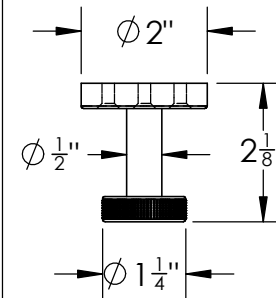

PAPER HOLDER

top view

3d view

front view

side view

ROBE HOOK

top view

3d view

front view

side view

STONE
FOREST

PFS-PH & PFS-RH
Paper Holder & Robe Hook

SIZE DWG. NO.
A PFS-PH in

REV.
A

WEIGHT: lbs SHEET 1 OF 1

©2018 Stone Forest, Inc.