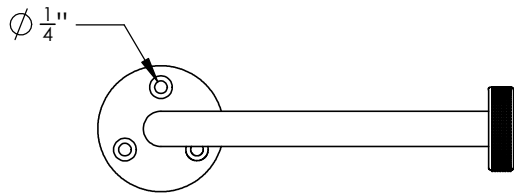

PAPER HOLDER

top view

3d view

front view

side view

ROBE HOOK

top view

3d view

front view

side view

STONE
FOREST

PFS-PH & PFS-RH
Paper Holder & Robe Hook

SIZE DWG. NO.
A PFS-PH in

REV.
A

WEIGHT: lbs SHEET 1 OF 1

©2018 Stone Forest, Inc.