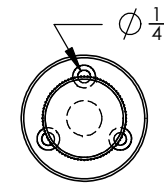

PAPER HOLDER

top view

3d view

front view

side view

ROBE HOOK

top view

3d view

front view

side view

STONE
FOREST

PFS-PH & PFS-RH
Paper Holder & Robe Hook

SIZE DWG. NO.
A PFS-PH in

REV.
A

WEIGHT: lbs SHEET 1 OF 1

©2018 Stone Forest, Inc.