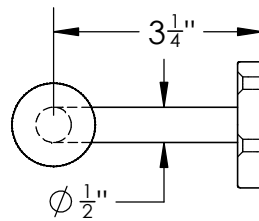

PAPER HOLDER

top view

3d view

front view

side view

ROBE HOOK

top view

3d view

front view

side view

STONE
FOREST

PFS-PH & PFS-RH
Paper Holder & Robe Hook

SIZE DWG. NO.
A PFS-PH in

REV.
A

WEIGHT: lbs SHEET 1 OF 1

©2018 Stone Forest, Inc.