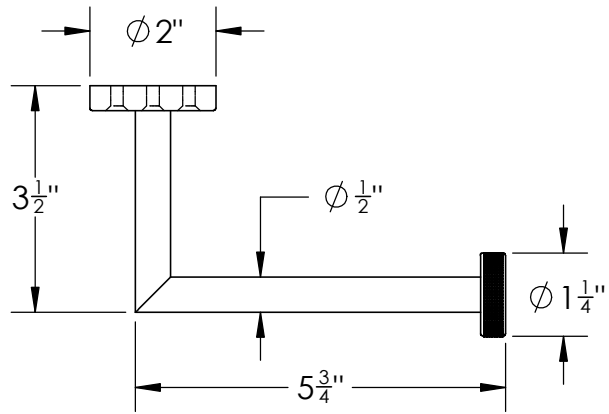

PAPER HOLDER

top view

3d view

front view

side view

ROBE HOOK

top view

3d view

front view

side view

STONE
FOREST

PFS-PH & PFS-RH
Paper Holder & Robe Hook

SIZE DWG. NO.
A PFS-PH in

REV.
A

WEIGHT: lbs SHEET 1 OF 1

©2018 Stone Forest, Inc.