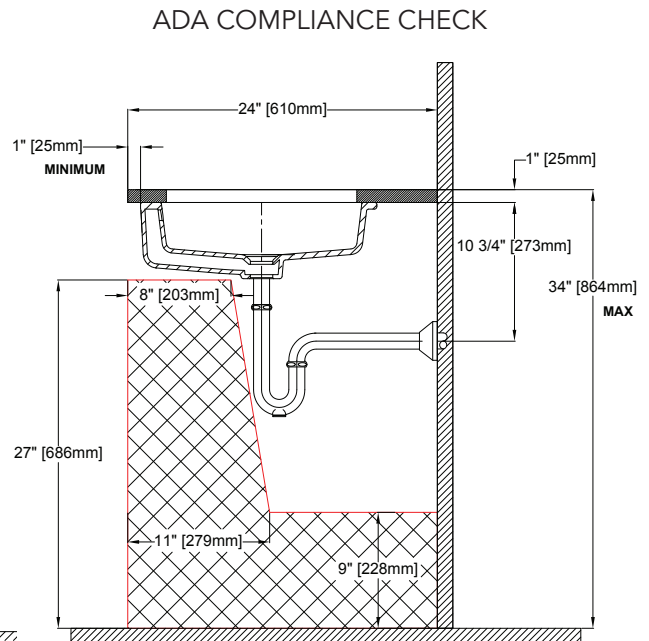

MODELS

- LT233
(#01)

COLORS/FINISHES

- #01 Cotton

CODES/STANDARDS

- Meets ADA guidelines and ANSI A117.1 requirements when countertop is installed 864mm (34") from finished floor and lavatory is installed 25mm (1") minimum from front edge.
- Meets and exceeds ASME A112.19.2/CSA B45.1
- Certifications: IAPMO(cUPC), State of Massachusetts, City of Los Angeles, and others.

PRODUCT SPECIFICATION

The undercounter lavatory shall be made of vitreous china. Lavatory shall be 19-3/8" in width and 15-1/2" in depth. Product shall be with overflow and lavatory shall include mounting assembly and be ADA compliant.

TOTO Model LT233_____.

LT233

Atherton™ Undercounter Lavatory

SPECIFICATIONS

- **Waste:** 1-1/4" (32 mm)
- **Overall Size:** 22-5/8" (575 mm) x 18-3/8" (466 mm)
- **Cutout:** 18-5/8" (473mm) x 14-3/4" (375mm)
- **Basin Depth:** 4" (103 mm)
- **Basin:** 19-3/8" (493 mm) x 15-1/2" (395 mm)
- **Warranty:** One Year Limited Warranty
- **Material:** Vitreous china
- **Shipping Weight:** 22.5lbs (10 kg)
- **Shipping Dimensions:** 23-1/2" x 19-1/2" x 7-1/2"

INSTALLATION NOTES

Mounting Hardware

Note: Low flow faucets are recommended.

TOTO®

These dimensions and specifications are subject to change without notice.