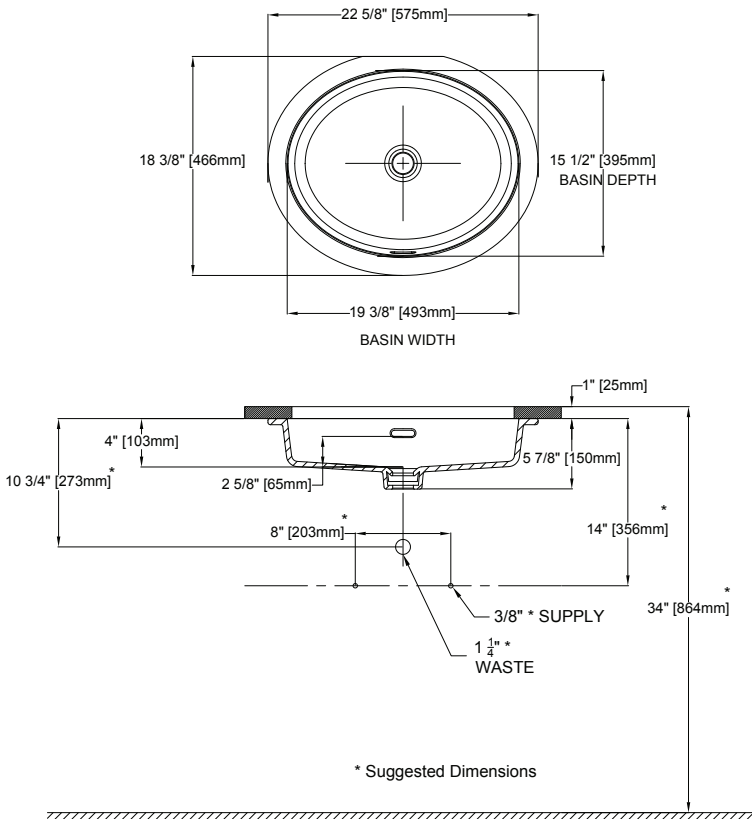

MODELS

- LT233
(#01)

COLORS/FINISHES

- #01 Cotton

CODES/STANDARDS

- Meets ADA guidelines and ANSI A117.1 requirements when countertop is installed 864mm (34") from finished floor and lavatory is installed 25mm (1") minimum from front edge.
- Meets and exceeds ASME A112.19.2/CSA B45.1
- Certifications: IAPMO(cUPC), State of Massachusetts, City of Los Angeles, and others.

PRODUCT SPECIFICATION

The undercounter lavatory shall be made of vitreous china. Lavatory shall be 19-3/8" in width and 15-1/2" in depth. Product shall be with overflow and lavatory shall include mounting assembly and be ADA compliant.

TOTO Model LT233_____.

LT233

Atherton™ Undercounter Lavatory

SPECIFICATIONS

- **Waste:** 1-1/4" (32 mm)
- **Overall Size:** 22-5/8" (575 mm) x 18-3/8" (466 mm)
- **Cutout:** 18-5/8" (473mm) x 14-3/4" (375mm)
- **Basin Depth:** 4" (103 mm)
- **Basin:** 19-3/8" (493 mm) x 15-1/2" (395 mm)
- **Warranty:** One Year Limited Warranty
- **Material:** Vitreous china
- **Shipping Weight:** 22.5lbs (10 kg)
- **Shipping Dimensions:** 23-1/2" x 19-1/2" x 7-1/2"

INSTALLATION NOTES

Mounting Hardware

Note: Low flow faucets are recommended.

TOTO®

These dimensions and specifications are subject to change without notice.