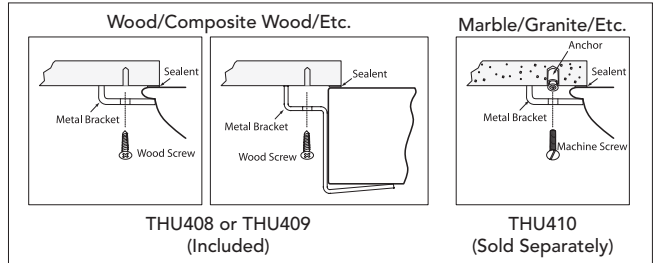

TOTO Model LT233_____.

LT233

Atherton™ Undercounter Lavatory

SPECIFICATIONS

- **Waste:** 1-1/4" (32 mm)
- **Overall Size:** 22-5/8" (575 mm) x 18-3/8" (466 mm)
- **Cutout:** 18-5/8" (473mm) x 14-3/4" (375mm)
- **Basin Depth:** 4" (103 mm)
- **Basin:** 19-3/8" (493 mm) x 15-1/2" (395 mm)
- **Warranty:** One Year Limited Warranty
- **Material:** Vitreous china
- **Shipping Weight:** 22.5lbs (10 kg)
- **Shipping Dimensions:** 23-1/2" x 19-1/2" x 7-1/2"

INSTALLATION NOTES

Mounting Hardware

Note: Low flow faucets are recommended.

TOTO®

These dimensions and specifications are subject to change without notice.