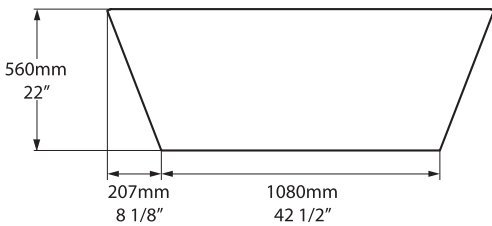

Vetralla

VET-N-xx-NO / VET-N-xx-OF

victoria ⊕ albert®

volcanic limestone baths

Top view

Front view

Side view

Section BB Shown with K51 waste kit

Section AA

*All measurements subject to +/-5% tolerance

l = 1493mm / 58 3/4"
w = 739mm / 29 1/8"
h = 560mm / 22"

813 lbs	80 1/2 US gal
487 lbs	41 1/2 US gal
141 lbs	0 US gal

.dwg | .dxf | .skp www.vandabaths.com

VA/1181/07/Feb19