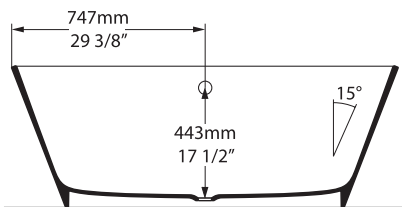

Vetralla

VET-N-xx-NO / VET-N-xx-OF

victoria ⊕ albert®

volcanic limestone baths

Top view

Front view

Side view

Section BB Shown with K51 waste kit

Section AA

*All measurements subject to +/-5% tolerance

l = 1493mm / 58 3/4"
w = 739mm / 29 1/8"
h = 560mm / 22"

813 lbs	80 1/2 US gal
487 lbs	41 1/2 US gal
141 lbs	0 US gal

.dwg | .dxf | .skp www.vandabaths.com

VA/1181/07/Feb19