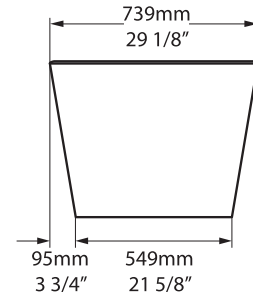

Vetralla

VET-N-xx-NO / VET-N-xx-OF

victoria ⊕ albert®

volcanic limestone baths

Top view

Front view

Side view

Section BB Shown with K51 waste kit

Section AA

*All measurements subject to +/-5% tolerance

l = 1493mm / 58 3/4"
w = 739mm / 29 1/8"
h = 560mm / 22"

813 lbs	80 1/2 US gal
487 lbs	41 1/2 US gal
141 lbs	0 US gal

.dwg | .dxf | .skp www.vandabaths.com

VA/1181/07/Feb19