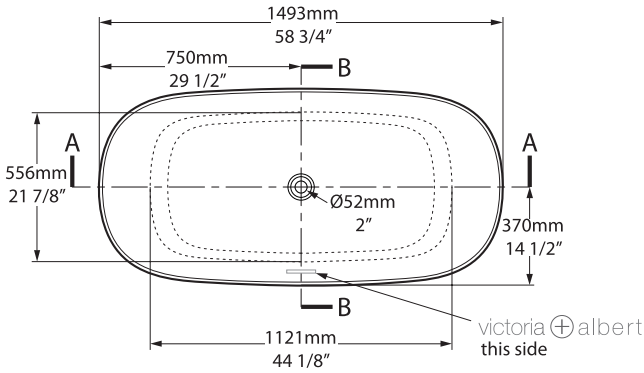

Vetralla

VET-N-xx-NO / VET-N-xx-OF

victoria ⊕ albert®

volcanic limestone baths

Top view