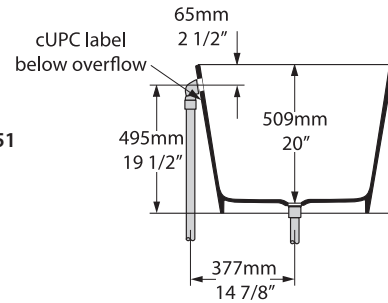

Section BB Shown with K51 waste kit