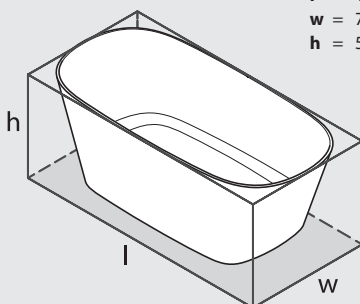

*All measurements subject to +/-5% tolerance

l = 1493mm / 58 3/4"
w = 739mm / 29 1/8"
h = 560mm / 22"