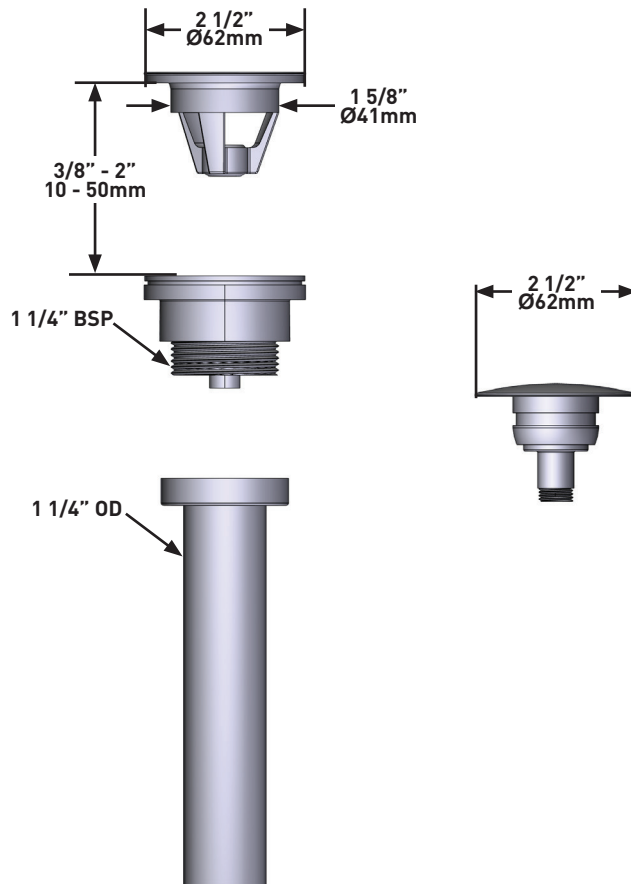

SPECIFICATIONS

DESCRIPTION

- Free-flow drain adds further piece of mind to sinks that have no overflow hole, by reducing flooding risk

STANDARDS

- ASME A112.18.2 / CSA B125.2

WARRANTY

- Most products or parts carry "Limited Warranties" against manufacturing defects. For US customers please visit houseofrohl.com/support and for Canadian customers please visit houseofrohl.ca/support for complete product and finish warranty.

Drain Kit

MODELS: K-28 series

For warranty or additional information, contact:

US Customers

U.S.A.
houseofrohl.com/support
1-800-777-9762

Canadian Customers

QUEBEC / MARITIMES / WESTERN CANADA
QUÉBEC / MARITIMES / OUEST CANADIEN
QUEBEC / MARITIMOS / CANADA OCCIDENTAL
houseofrohl.ca/support
1-866-473-8442

ONTARIO
houseofrohl.ca/support
1-800-287-5354