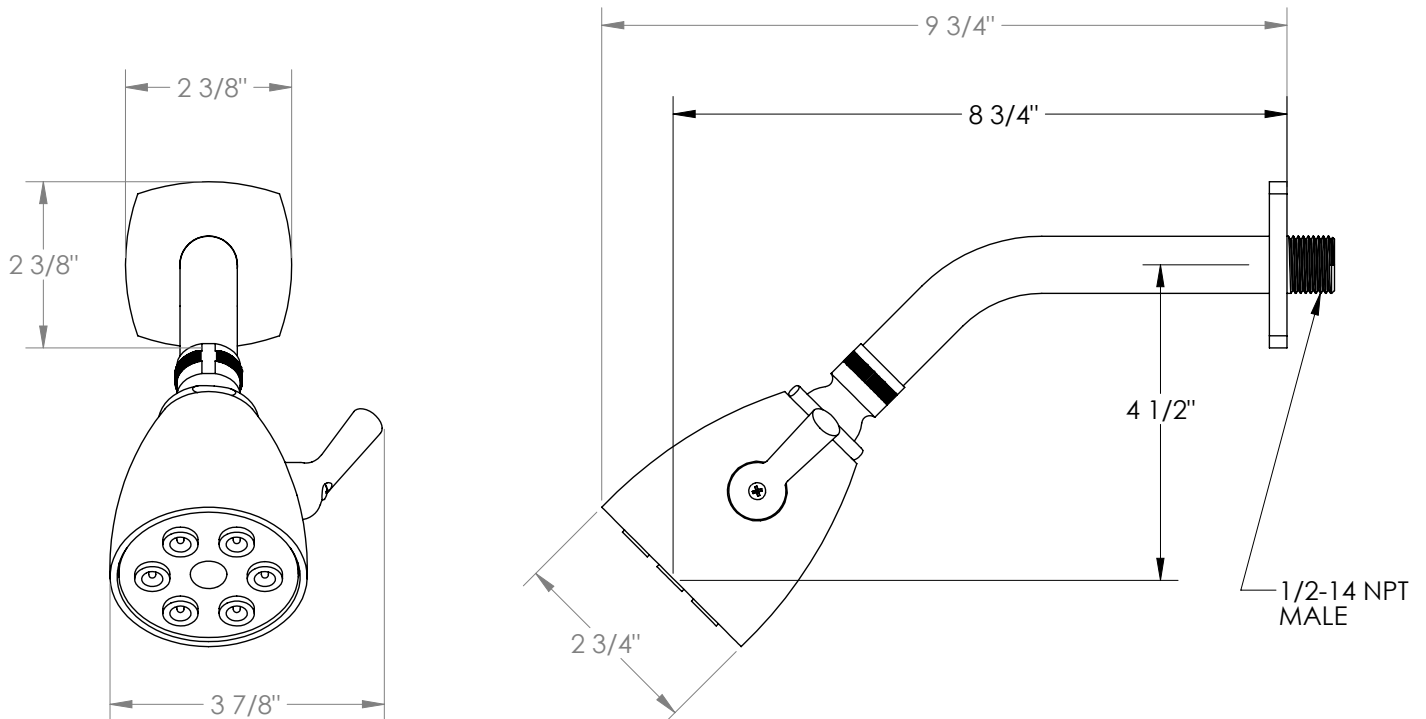

## H-Line 115-HAF

Wall Mounted Showerhead

- Flow Rate: 1.75 GPM at 80 psi
- Adjustable Plastic Nozzles
- Two Lever-Controlled Spray Patterns: Jet and Soak
- Includes: SS-HL403AF and SH-503.
- Professional Installation Required.

Available in all finishes shown on the [Watermark Designs website](#)

Meets the applicable requirements of ASME A112.18.1-2005/CSA B125.1-05, entitled "Plumbing Supply Fittings".

Watermark Designs reserves the right to make revisions without notice to product specifications. All product dimensions are nominal.