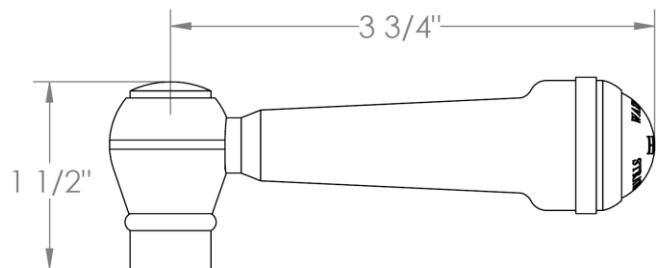

206-T10-__

Trim Kit Only for Thermostatic Valve

For use with SS-TH1000 or SS-TH3000 concealed rough

HANDLE TRIM OPTIONS

S1 - PRESTON

S2 - WALTHAM

SWA - DARIEN

V - WALES