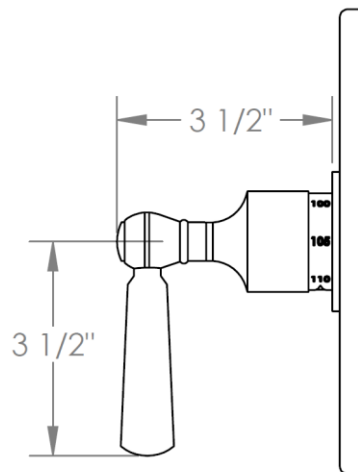

206-T10-__

Trim Kit Only for Thermostatic Valve

For use with SS-TH1000 or SS-TH3000 concealed rough

HANDLE TRIM OPTIONS

S1 - PRESTON

S2 - WALTHAM

SWA - DARIEN

V - WALES