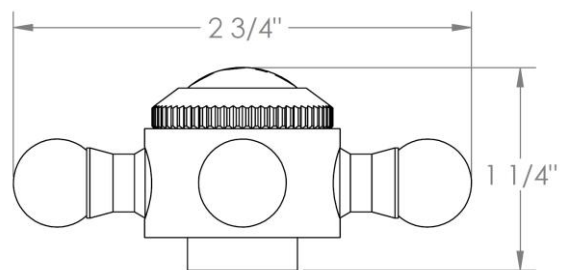

206-T10-__

Trim Kit Only for Thermostatic Valve

For use with SS-TH1000 or SS-TH3000 concealed rough

HANDLE TRIM OPTIONS

S1 - PRESTON

S2 - WALTHAM

SWA - DARIEN

V - WALES