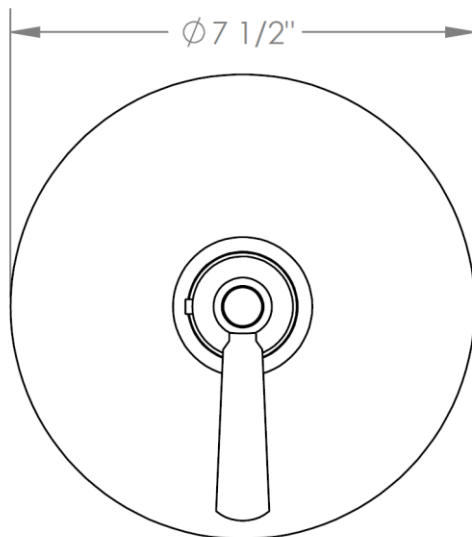

206-T10-__

Trim Kit Only for Thermostatic Valve

For use with SS-TH1000 or SS-TH3000 concealed rough

HANDLE TRIM OPTIONS

S1 - PRESTON

S2 - WALTHAM

SWA - DARIEN

V - WALES