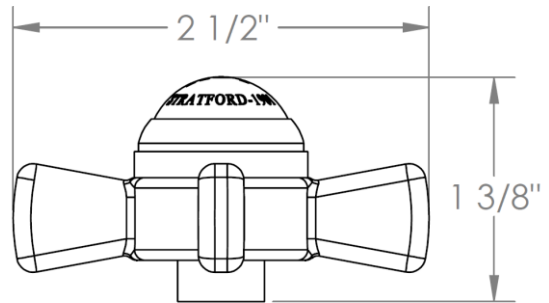

206-T10-__

Trim Kit Only for Thermostatic Valve

For use with SS-TH1000 or SS-TH3000 concealed rough

HANDLE TRIM OPTIONS

S1 - PRESTON

S2 - WALTHAM

SWA - DARIEN

V - WALES