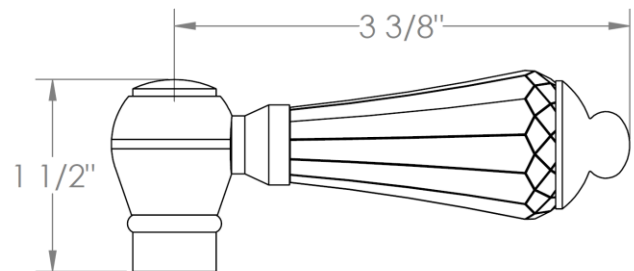

206-T10-__

Trim Kit Only for Thermostatic Valve

For use with SS-TH1000 or SS-TH3000 concealed rough

HANDLE TRIM OPTIONS

S1 - PRESTON

S2 - WALTHAM

SWA - DARIEN

V - WALES