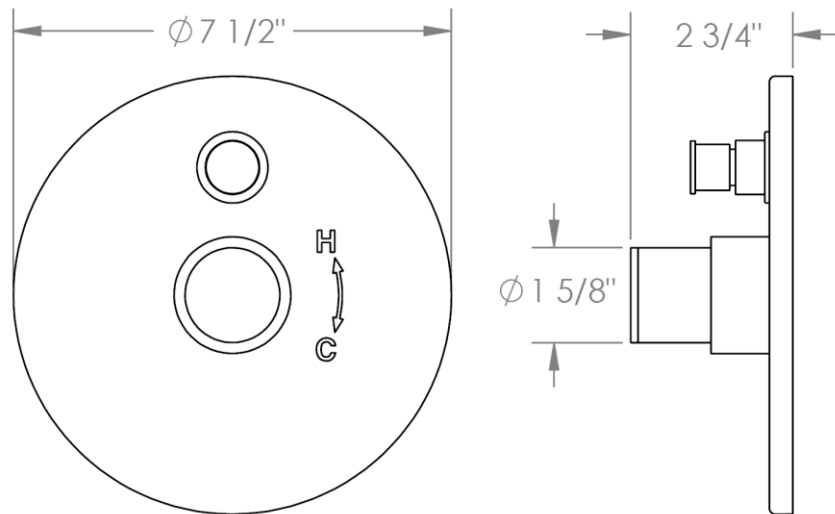

22-P90-TIA

Trim Kit Only for Pressure Balance Valve with Diverter
Requires SS-PB85 concealed rough

WATERMARK DESIGNS 1/14/2019