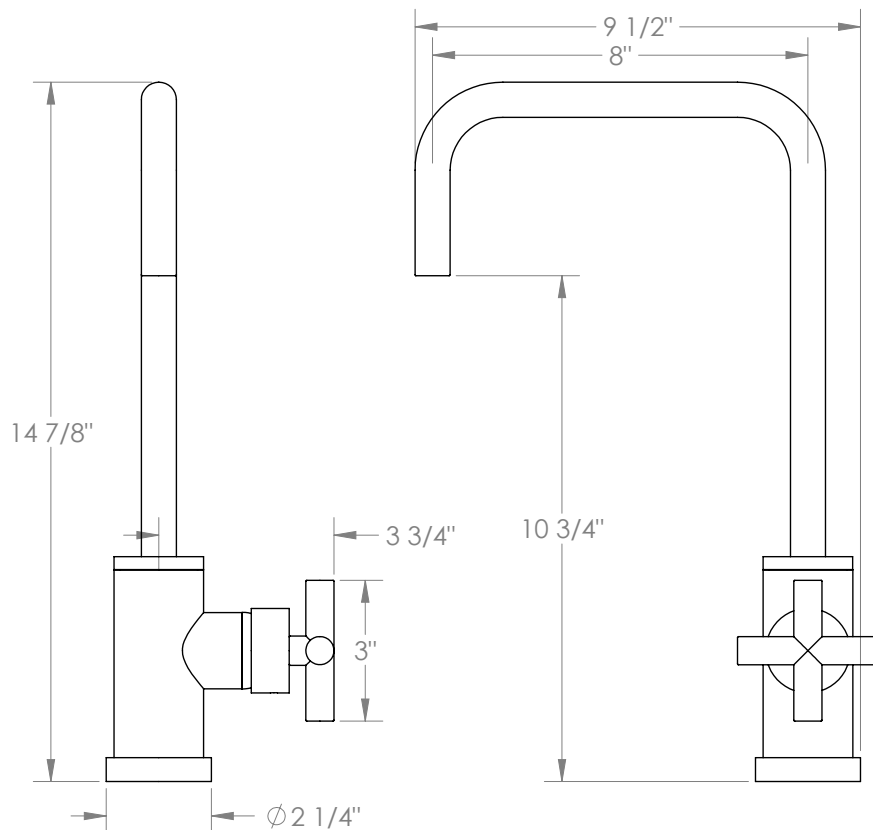

# WATERMARK

BROOKLYN, NEW YORK

Loft 2.0

23-7.3-L9

Deck Mounted, Monoblock Kitchen Faucet

- Fits Deck Up To 1-1/2" Thick
- Recommended Mounting Hole: 1-3/8"
- All Lead-Free Brass Construction
- Flow Rate: 1.75 GPM
- Ceramic Mixing Cartridge
- 360° Rotating Spout
- Professional Installation Required

Available in all finishes shown on the [Watermark Designs website](#)

Meets the applicable requirements of ASME A112.18.1-2005/CSA B125.1-05, entitled "Plumbing Supply Fittings".

Watermark Designs reserves the right to make revisions without notice to produce specifications. All product dimensions are nominal.