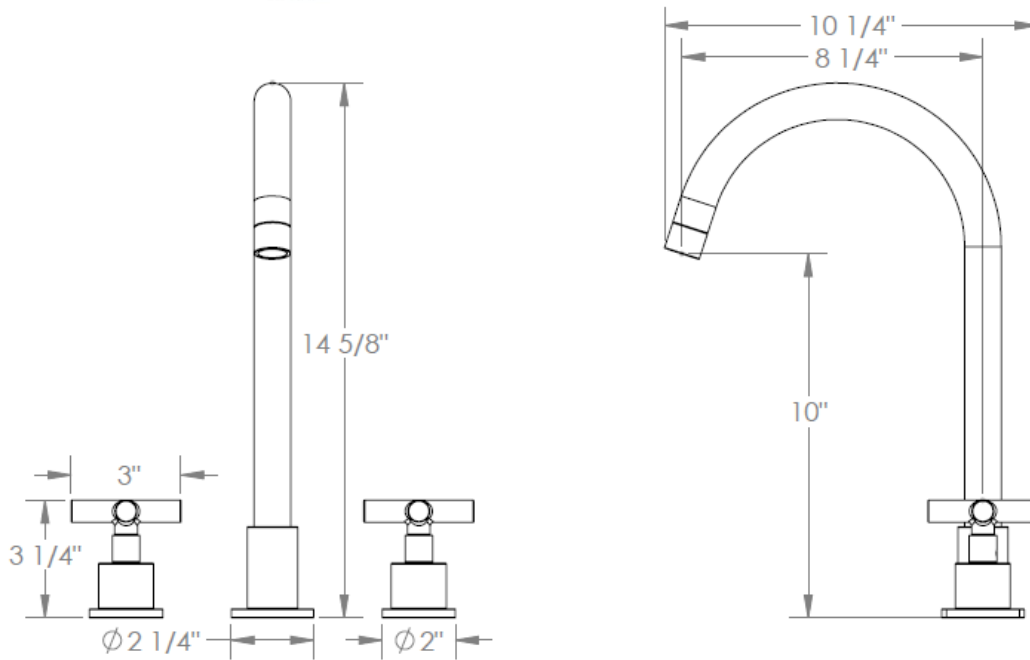

**27-8-CL15**  
Roman Tub Set

Meets the applicable requirements of ASME A112.18.1-2005/CSA B125.1-05, entitled "Plumbing Supply Fittings"

**WATERMARK DESIGNS 6/29/2016**

350 Dewitt Ave Brooklyn NY 11207 USA T 718 257 2800 F 718 257 2144 info@watermark-designs.com