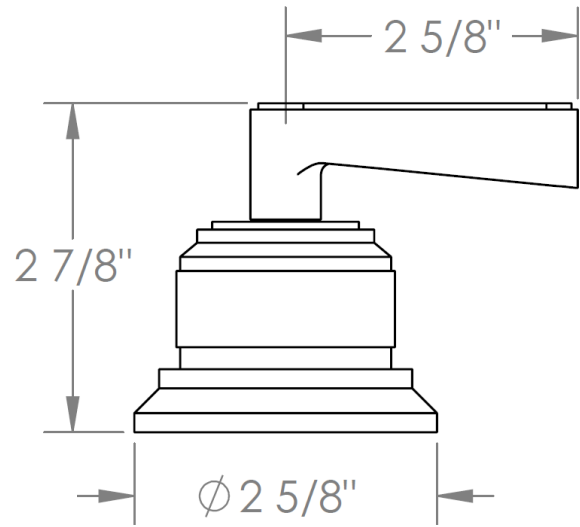

29-WTR-__

Trim Kit for Wall Mounted Valve

Includes Alignment Kit

Requires SS-TS200-C, SS-TS200-H, SS-TS150-C, SS-TS150-H,
SS-WD2, SS-WD3, SS-VCWD2 or SS-VCWD3 concealed roughs

HANDLE TRIM OPTIONS

TR14 - BEEKMAN

TR15 - GOTHAM