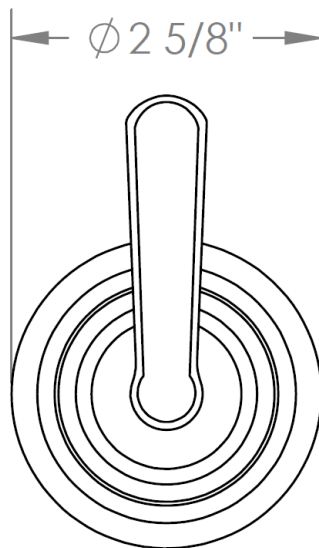

29-WTR-__

Trim Kit for Wall Mounted Valve

Includes Alignment Kit

Requires SS-TS200-C, SS-TS200-H, SS-TS150-C, SS-TS150-H,
SS-WD2, SS-WD3, SS-VCWD2 or SS-VCWD3 concealed roughs

HANDLE TRIM OPTIONS

TR14 - BEEKMAN

TR15 - GOTHAM