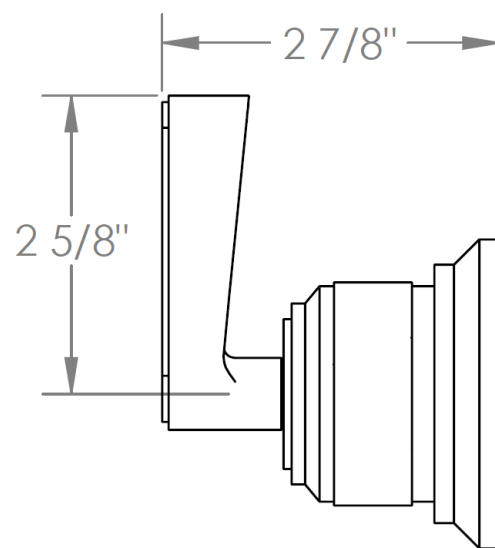

29-WTR-__

Trim Kit for Wall Mounted Valve

Includes Alignment Kit

Requires SS-TS200-C, SS-TS200-H, SS-TS150-C, SS-TS150-H,
SS-WD2, SS-WD3, SS-VCWD2 or SS-VCWD3 concealed roughs

HANDLE TRIM OPTIONS

TR14 - BEEKMAN

TR15 - GOTHAM