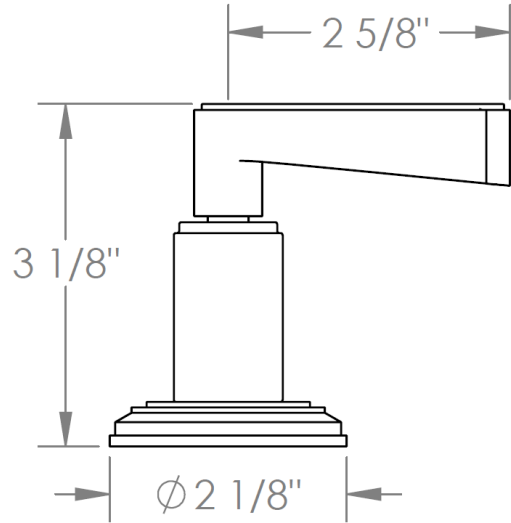

**30-WTR3-\_\_**

Wall Mounted 3-Valve Trim Only

Includes Alignment Kit

Requires SS-503 concealed rough

HANDLE TRIM OPTIONS

TR24 - NORWOOD

TR25 - UNION