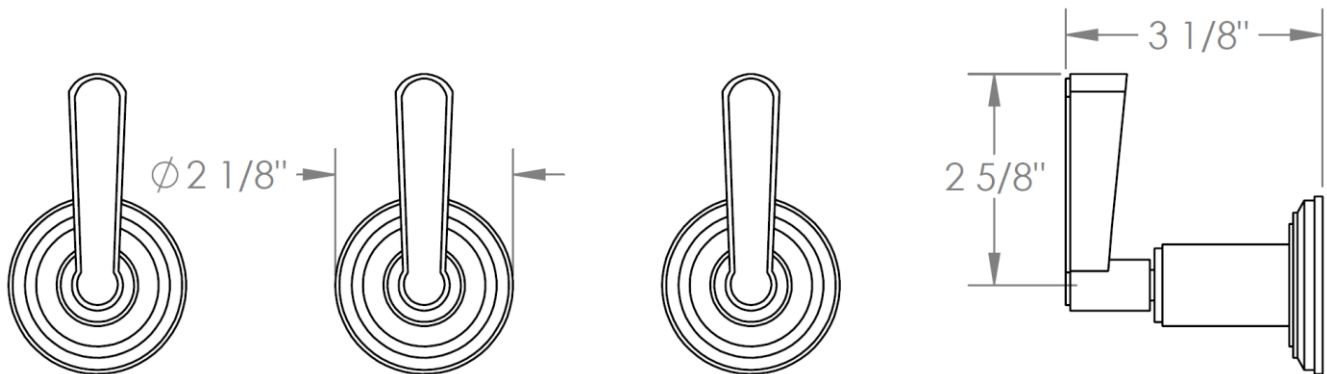

**30-WTR3-\_\_**

Wall Mounted 3-Valve Trim Only

Includes Alignment Kit

Requires SS-503 concealed rough

HANDLE TRIM OPTIONS

TR24 - NORWOOD

TR25 - UNION