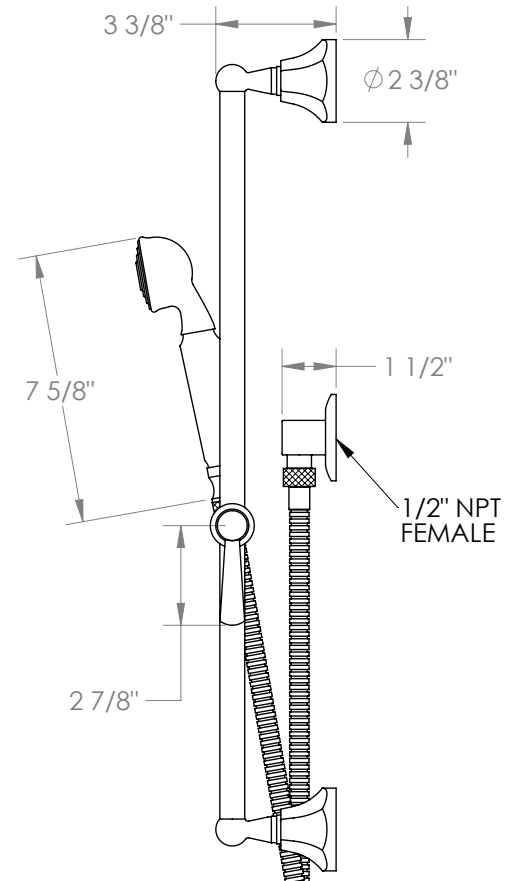

## Gramercy 312-HSPB1-Y2

Positioning Bar Shower Kit with Hand Shower

- Handshower Flow Rate: 1.75 GPM
- Slide bar features an adjustable shower holder that can be set along length of bar and can be set at angle up to 45°
- Hose Length: 69"
- Includes two backflow preventers- one in the hand shower and one in the wall elbow

Includes The Following Components:

- Shower Positioning Bar: 312-6524
- Hand Shower: SH-S525A
- Wall Elbow: ELB-6001
- Shower Hose: DS-4079

Available in all finishes shown on the [Watermark Designs website](https://www.watermark-designs.com)

Meets the applicable requirements of ASME A112.18.1-2005/CSA B125.1-05, entitled "Plumbing Supply Fittings".

Watermark Designs reserves the right to make revisions without notice to produce specifications. All product dimensions are nominal.