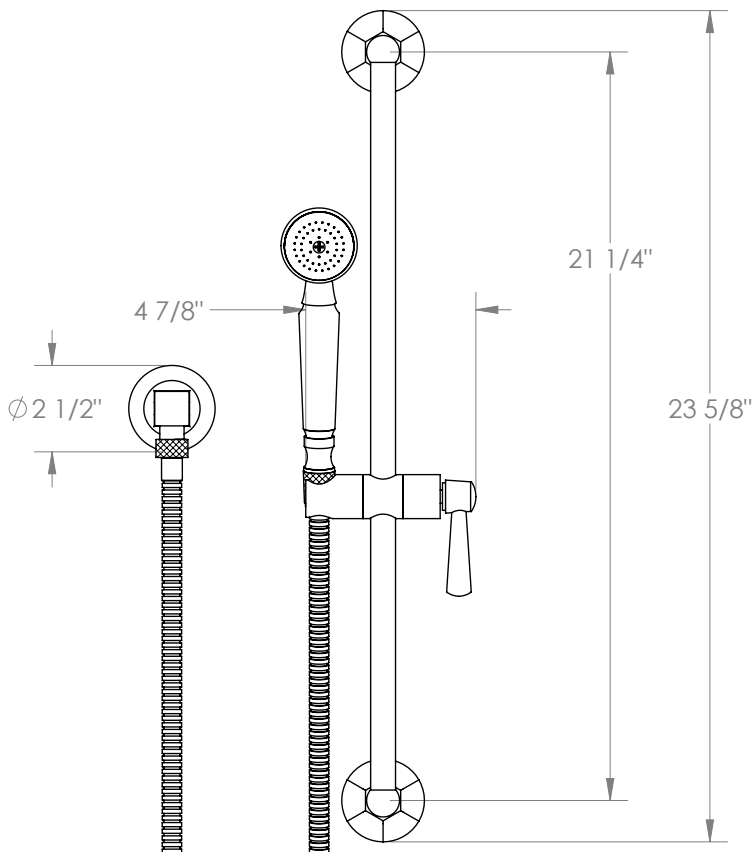

## Gramercy 312-HSPB1-Y2

Positioning Bar Shower Kit with Hand Shower

- Handshower Flow Rate: 1.75 GPM
- Slide bar features an adjustable shower holder that can be set along length of bar and can be set at angle up to 45°
- Hose Length: 69"
- Includes two backflow preventers- one in the hand shower and one in the wall elbow

Includes The Following Components:

- Shower Positioning Bar: 312-6524
- Hand Shower: SH-S525A
- Wall Elbow: ELB-6001
- Shower Hose: DS-4079

Available in all finishes shown on the [Watermark Designs website](https://www.watermark-designs.com)

Meets the applicable requirements of ASME A112.18.1-2005/CSA B125.1-05, entitled "Plumbing Supply Fittings".

Watermark Designs reserves the right to make revisions without notice to produce specifications. All product dimensions are nominal.