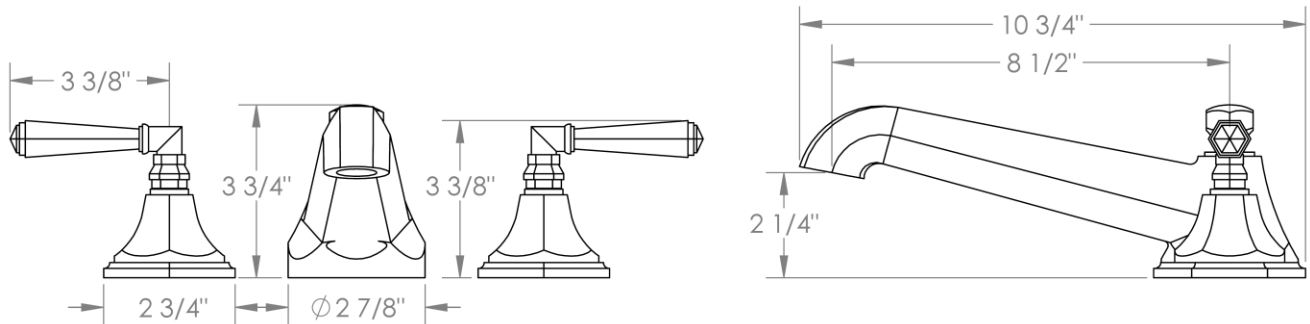

314-8-__

Deck Mounted 3 Hole Bath Set

Note: Some building codes require remote pressure balance valves for anti-scald

Meets the applicable requirements of ASME A112.18.1-2005/CSA B125.1-05, entitled "Plumbing Supply Fittings"

HANDLE TRIM OPTIONS

CRY4 – ROOSEVELT

CRY5 – MARMONT

T6 – NEWTON

XX – SHETFIELD

YY – NEWPORT