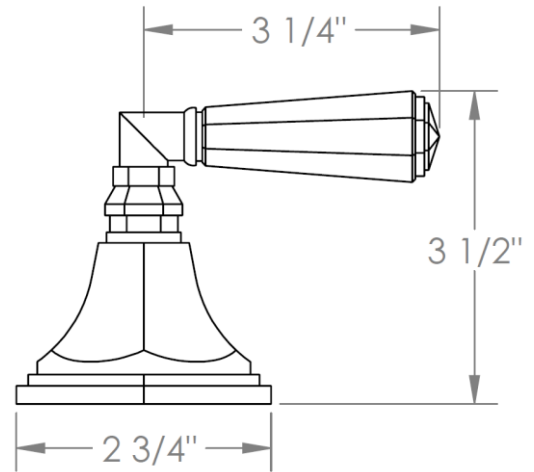

HANDLE TRIM OPTIONS

CRY4 – ROOSEVELT