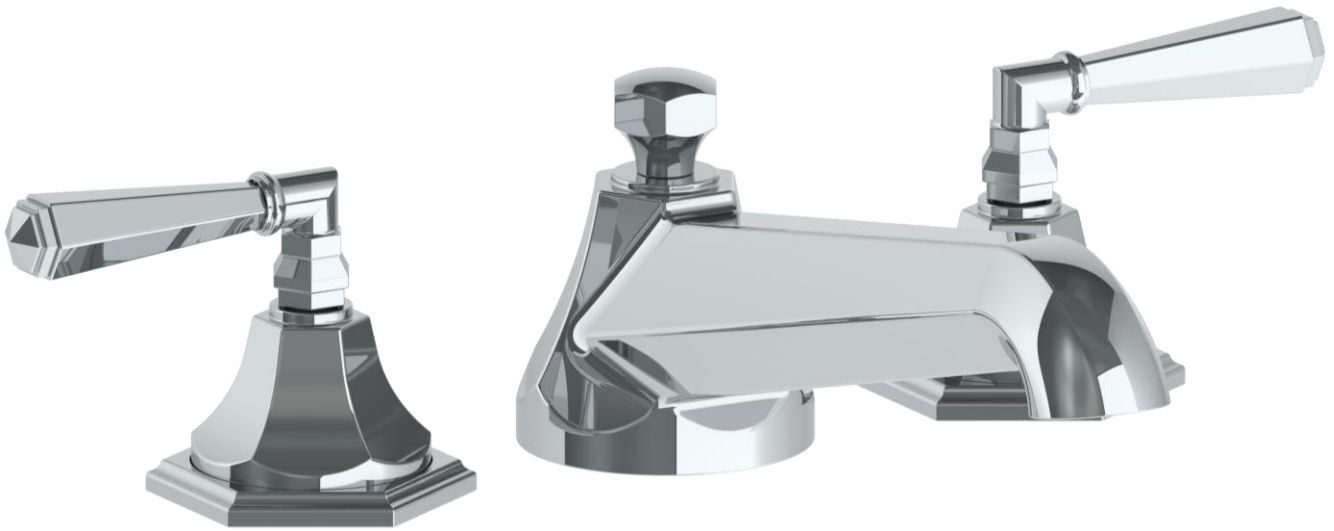

314-8-__

Deck Mounted 3 Hole Bath Set

Note: Some building codes require remote pressure balance valves for anti-scald

Meets the applicable requirements of ASME A112.18.1-2005/CSA B125.1-05, entitled "Plumbing Supply Fittings"