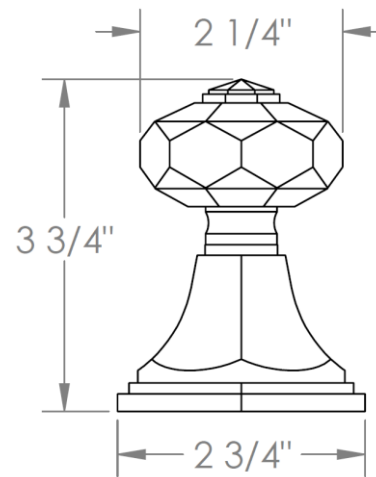

CRY5 – MARMONT