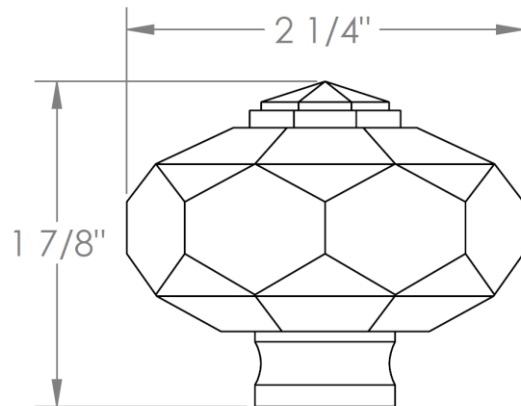

314-T10-
Trim Kit Only for Thermostatic Valve
Requires SS-TH1000 or SS-TH3000 concealed rough

HANDLE TRIM OPTIONS

CRY4 – ROOSEVELT

CRY5 – MARMONT

T6 – NEWTON

XX – SHETFIELD

YY – NEWPORT