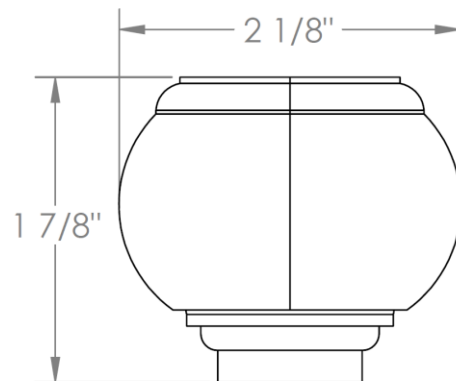

314-T10-
Trim Kit Only for Thermostatic Valve
Requires SS-TH1000 or SS-TH3000 concealed rough

HANDLE TRIM OPTIONS

CRY4 – ROOSEVELT

CRY5 – MARMONT

T6 – NEWTON

XX – SHETFIELD

YY – NEWPORT