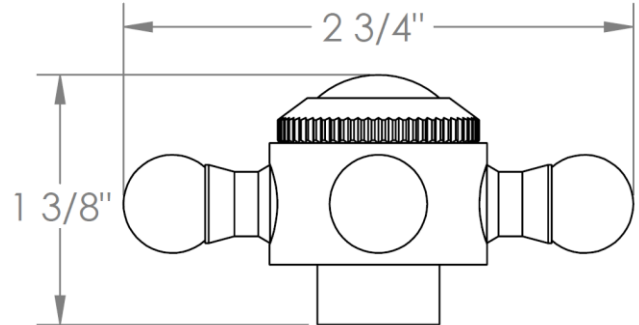

314-T10-
Trim Kit Only for Thermostatic Valve
Requires SS-TH1000 or SS-TH3000 concealed rough

HANDLE TRIM OPTIONS

CRY4 – ROOSEVELT

CRY5 – MARMONT

T6 – NEWTON

XX – SHETFIELD

YY – NEWPORT