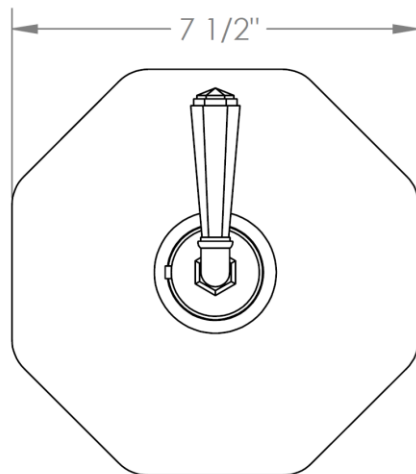

314-T10-
Trim Kit Only for Thermostatic Valve
Requires SS-TH1000 or SS-TH3000 concealed rough

HANDLE TRIM OPTIONS

CRY4 – ROOSEVELT

CRY5 – MARMONT

T6 – NEWTON

XX – SHETFIELD

YY – NEWPORT