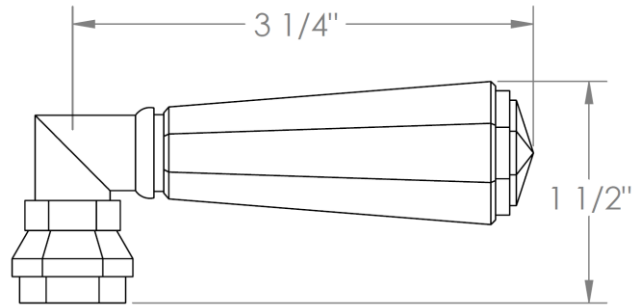

314-T10-
Trim Kit Only for Thermostatic Valve
Requires SS-TH1000 or SS-TH3000 concealed rough

HANDLE TRIM OPTIONS

CRY4 – ROOSEVELT

CRY5 – MARMONT

T6 – NEWTON

XX – SHETFIELD

YY – NEWPORT