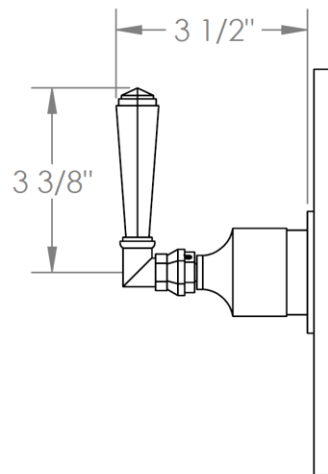

314-T10-
Trim Kit Only for Thermostatic Valve
Requires SS-TH1000 or SS-TH3000 concealed rough

HANDLE TRIM OPTIONS

CRY4 – ROOSEVELT

CRY5 – MARMONT

T6 – NEWTON

XX – SHETFIELD

YY – NEWPORT