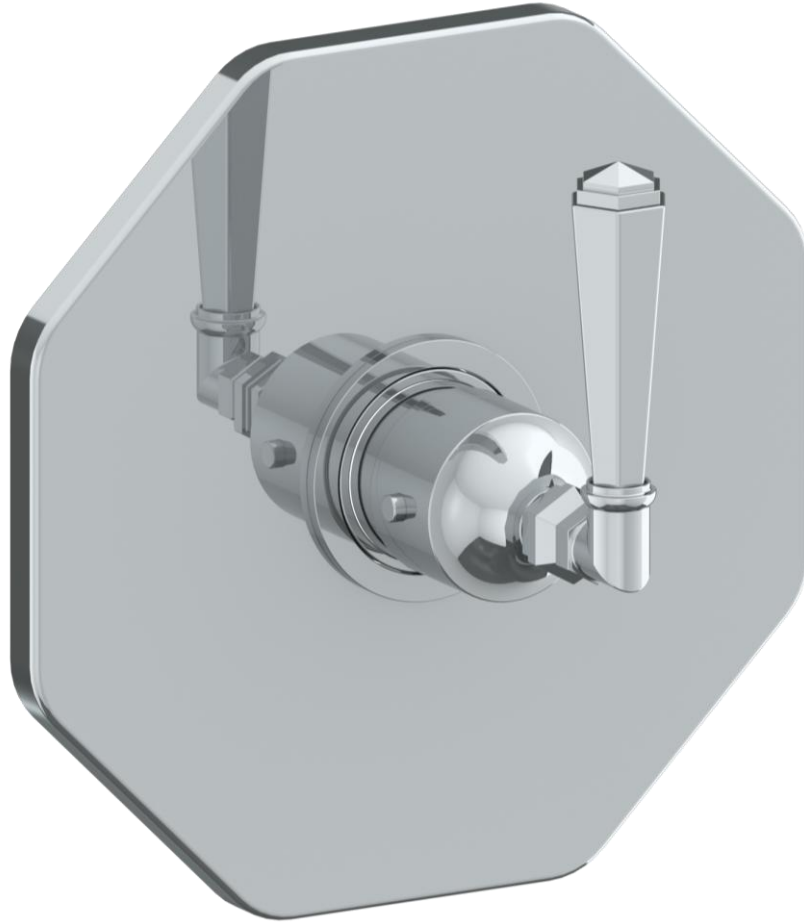

314-T10-
Trim Kit Only for Thermostatic Valve
Requires SS-TH1000 or SS-TH3000 concealed rough

HANDLE TRIM OPTIONS

CRY4 – ROOSEVELT

CRY5 – MARMONT

T6 – NEWTON

XX – SHETFIELD

YY – NEWPORT